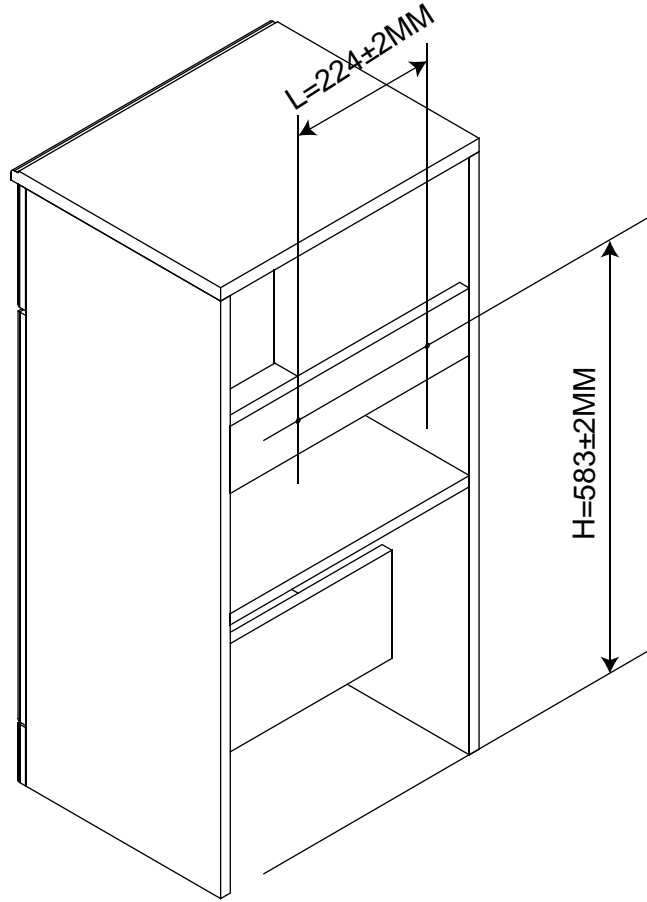

x=402mm

y=325mm

z=818mm

Installation

Gap Adjustment

01

02

Please note - wall fixings are not supplied
These can be purchased from a local DIY store