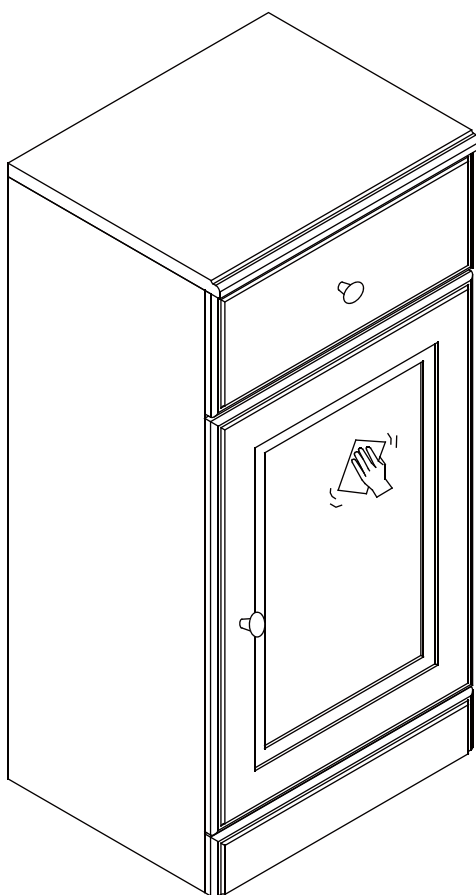

Cleaning

- -Clean with a soft cloth & warm soapy water only
- -Do not use abrasive cleaning agents
- -Dry unit with a cloth after use

For more information

- visit betterbathrooms.com
- email customerservices@buyitdirect.co.uk
- call 03303903062
- write to Trident Business Park, Neptune Way, Huddersfield, HD2 1UA

**better
bathrooms**

Part of the BuyItDirect Group