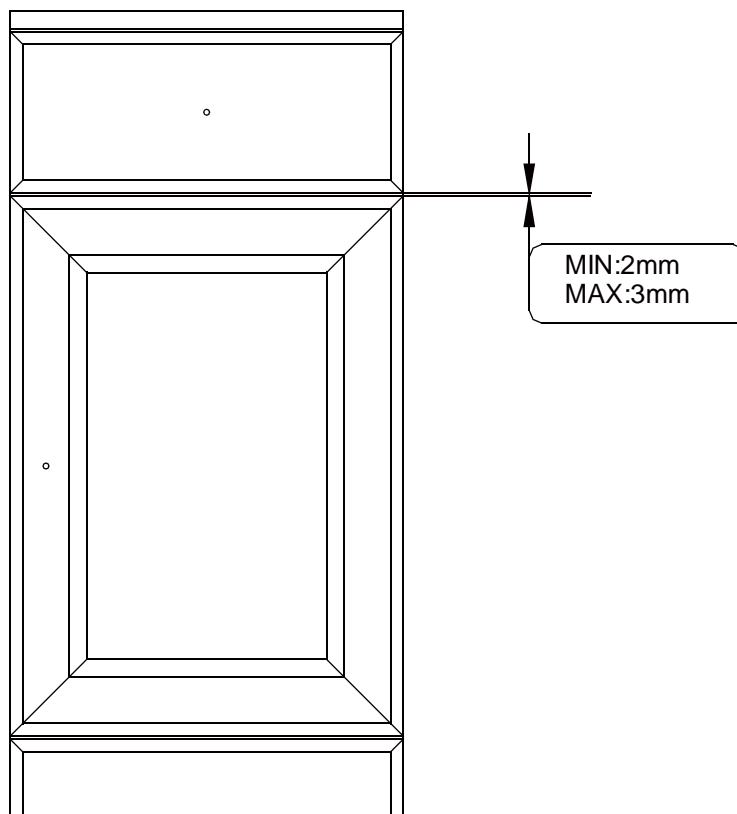

x=402mm

y=325mm

z=818mm

Installation

Gap Adjustment

01

02

Please note - wall fixings are not supplied
These can be purchased from a local DIY store