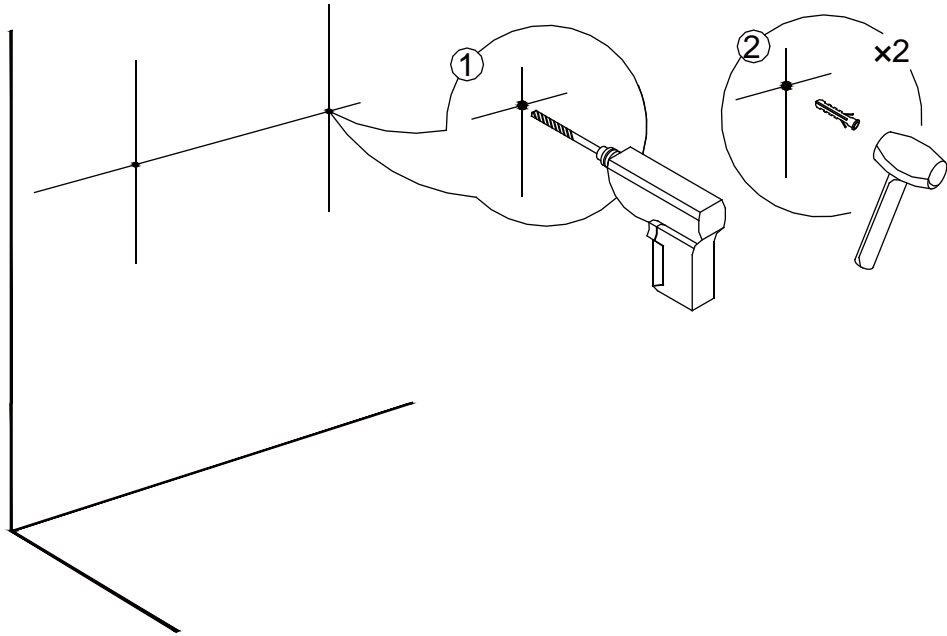

x=402mm

y=325mm

z=818mm

Installation

Gap Adjustment

01

02

Please note - wall fixings are not supplied
These can be purchased from a local DIY store