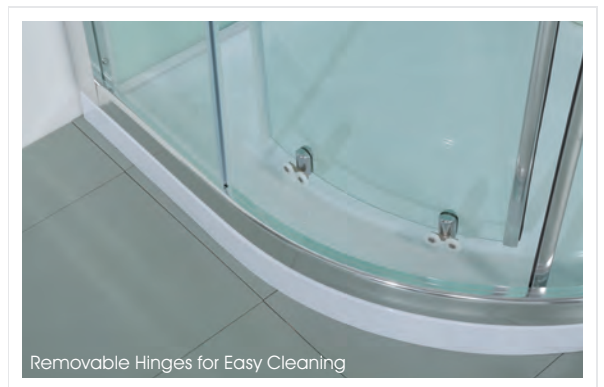

Please **check online** or **in store** for our latest offers & promotions!

900 Aqua White

1200 Left Hand Black

Removable Hinges for Easy Cleaning