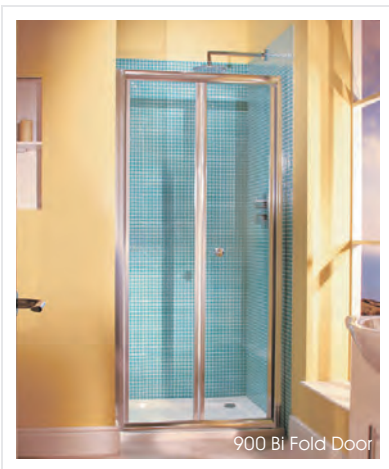

900 Bi Fold Door

Bi Fold Doors & Enclosures

from **£388** RRP

Options	dimensions - mm	RRP	code
700 Door	H 1850 W 660-700	£388	8298
760 Door	H 1850 W 720-760	£388	8338
800 Door	H 1850 W 760-800	£388	8617
900 Door	H 1850 W 860-900	£388	8300
1000 Door	H 1850 W 960-1000	£413	8077
700 Enclosure	H 1850 W 660-700	£643	8299
760 Enclosure	H 1850 W 720-760	£643	8339
800 Enclosure	H 1850 W 760-800	£643	8616
900 Enclosure	H 1850 W 840-900	£643	8301
1000 Enclosure	H 1850 W 960-1000	£693	8428

Please check online or in store for our latest offers & promotions!