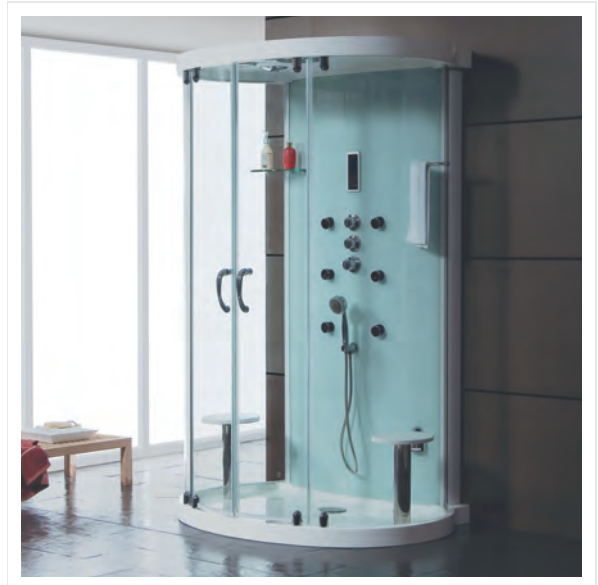

### Steam Cabin

"The Calypso Quadrant Steam Cabin is ideal for corner installation with excellent functionality and high impact design. Frameless styling is complemented with polished chrome effect fittings and an aesthetic opaque glass back panel. Included is an automatic built-in self cleaning for the steam system."

## Daphne Steam Cabin

"The Daphne Steam Cabin offers a spacious 1350 x 1000mm for the ultimate showering experience design. Frameless styling is complemented with polished chrome effect fittings and an aesthetic opaque glass back panel. There are 2 built-in cast stone seats excellent to use with the steam generator, plus an automatic built-in self cleaning for the steam system."

## Galatea 8mm Steam Cabin

"The Galatea 8mm Steam Cabin offers a spacious 900 x 1200mm for the ultimate showering experience design. Frameless styling is complemented with polished chrome effect fittings and aesthetic black glass panels. The steam cabin comes complete with a radio and speakers with a USB connector for an MP3 player, plus an automatic built-in self cleaning for the steam system."