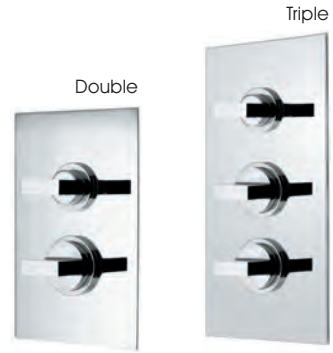

Triton T80Z Fast-Fit Electric Shower

options	handset	RRP	code
8.5kw	3 Modes	£244.87	10072
9.5kw	3 Modes	£244.87	10073
10.5kw	3 Modes	£244.87	10074

Check online or in store for our latest offers & promotions!

Concealed Valves

Circle & Quad

options	min pressure	max pressure	RRP	code
Circle	0.2 bar	4.0 bar	£413	5871
Quad	0.2 bar	4.0 bar	£413	5870

Please check [online](#) or [in store](#) for our latest offers & promotions!