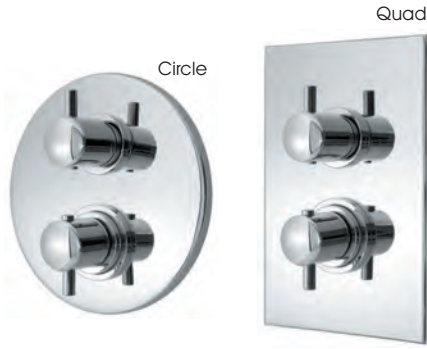

Concealed Valves

Circle & Quad

options	min pressure	max pressure	RRP	code
Circle	0.2 bar	4.0 bar	£413	5871
Quad	0.2 bar	4.0 bar	£413	5870

Please check [online](#) or [in store](#) for our latest offers & promotions!