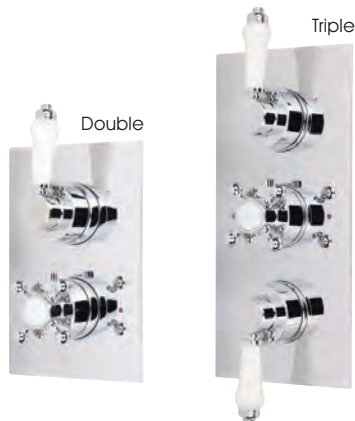

Traditional

options	min pressure	max pressure	RRP	code
Double	0.5 bar	3.0 bar	£298	9518
Triple	0.5 bar	3.0 bar	£398	9519

Please check [online](#) or [in store](#) for our latest offers & promotions!