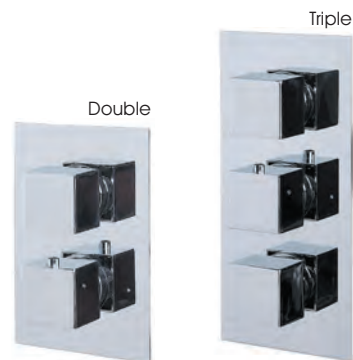

Cube

options	min pressure	max pressure	RRP	code
Double	0.2 bar	4.0 bar	£333	7730
Triple	1.0 bar	4.0 bar	£410	7809

Please check [online](#) or [in store](#) for our latest offers & promotions!