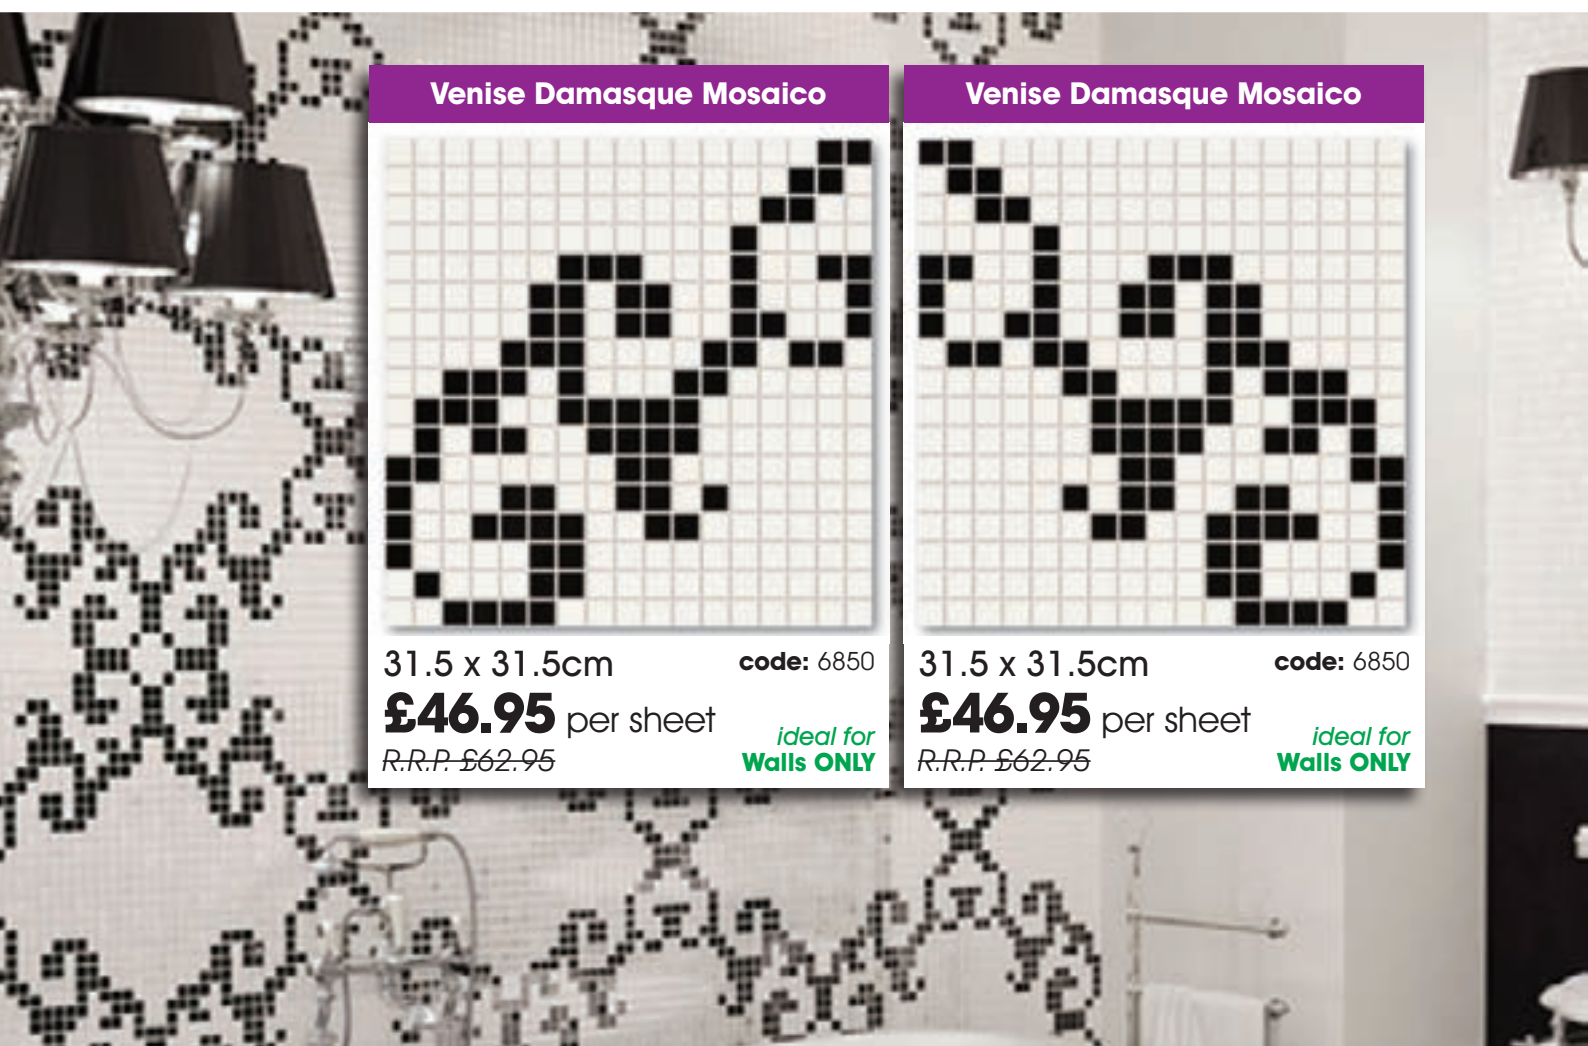

Onix Beige Mosaic Tile

30 x 30cm

code: 5619

£12.26 per sheet

R.R.P. ~~£15.32~~

ideal for
Walls ONLY

Marble Brown & Metal Mosaic Tile

30.5 x 30.5cm

code: 6149

£16.36 per sheet

R.R.P. ~~£20.45~~

ideal for
Walls ONLY

Marble Black & Metal Mosaic Tile

30.5 x 30.5cm

code: 6148

£16.36 per sheet

R.R.P. ~~£20.45~~

ideal for
Walls ONLY

Venise Damasque Mosaico

31.5 x 31.5cm

code: 6850

£46.95 per sheet

R.R.P. ~~£62.95~~

ideal for
Walls ONLY

Venise Damasque Mosaico

31.5 x 31.5cm

code: 6850

£46.95 per sheet

R.R.P. ~~£62.95~~

ideal for
Walls ONLY