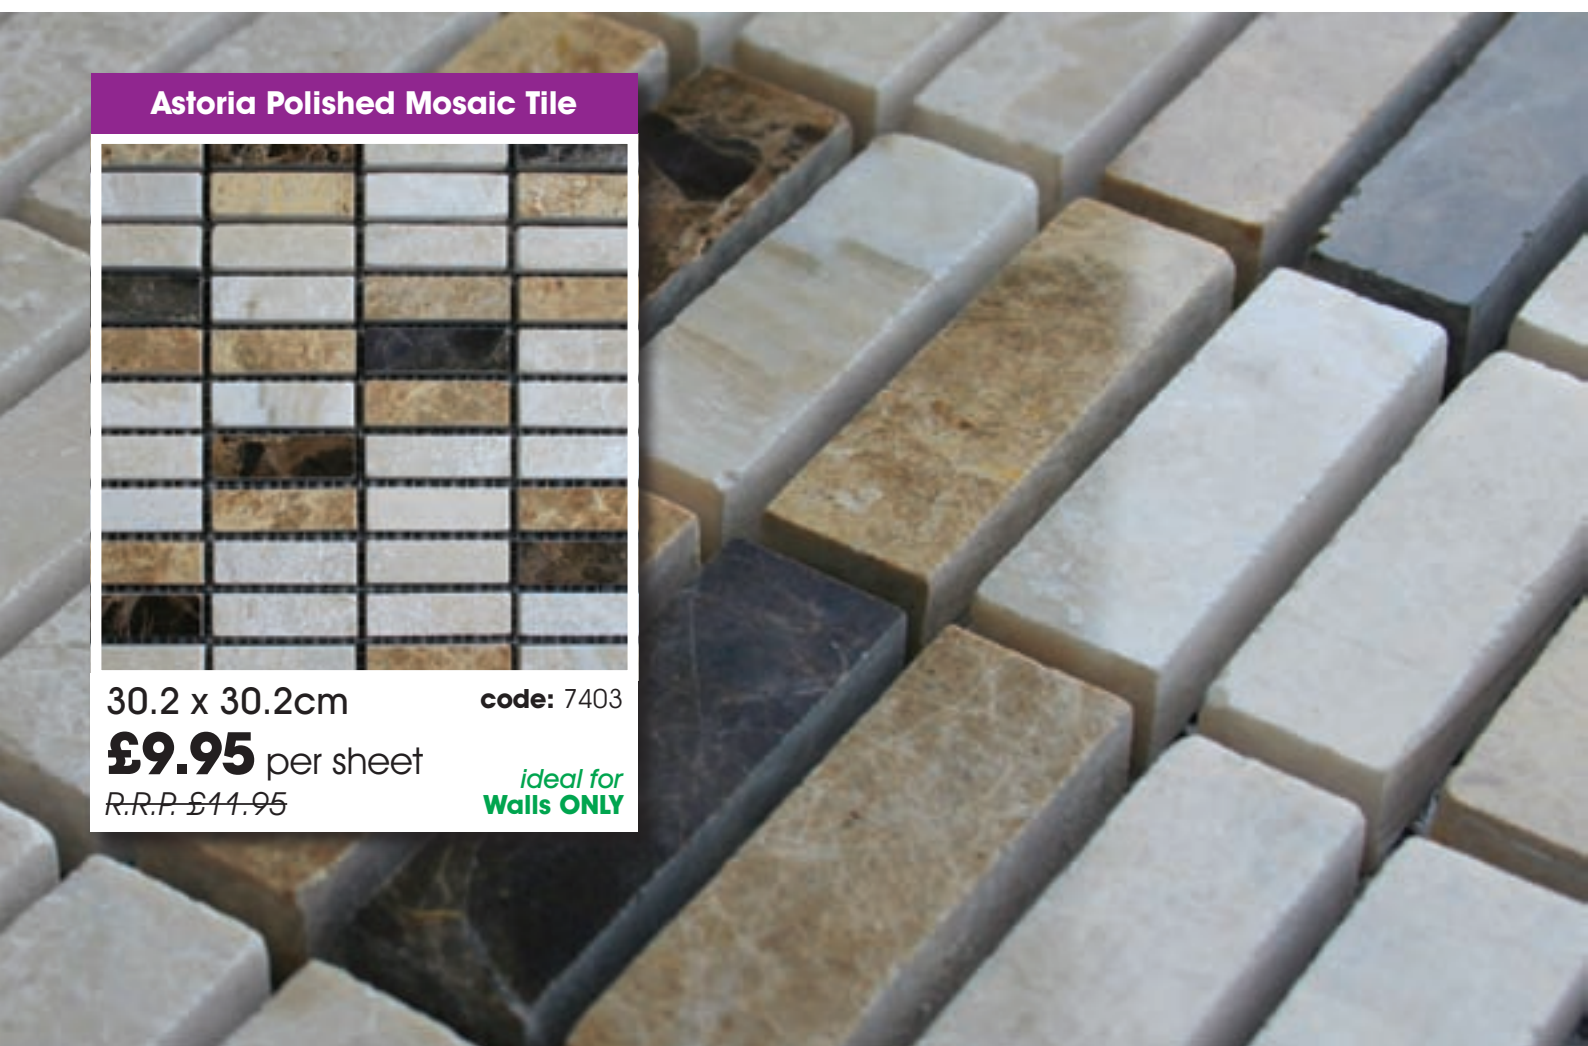

Thorus Black Mosaic Tile

30.2 x 30.2cm

code: 3805

£9.80 per sheet

R.R.P. ~~£12.25~~

ideal for
Walls ONLY

Astoria Polished Mosaic Tile

30.2 x 30.2cm

code: 7403

£9.95 per sheet

R.R.P. ~~£11.95~~

ideal for
Walls ONLY

Edén Polished Mosaic Tile

30 x 30cm

code: 7402

£9.95 per sheet