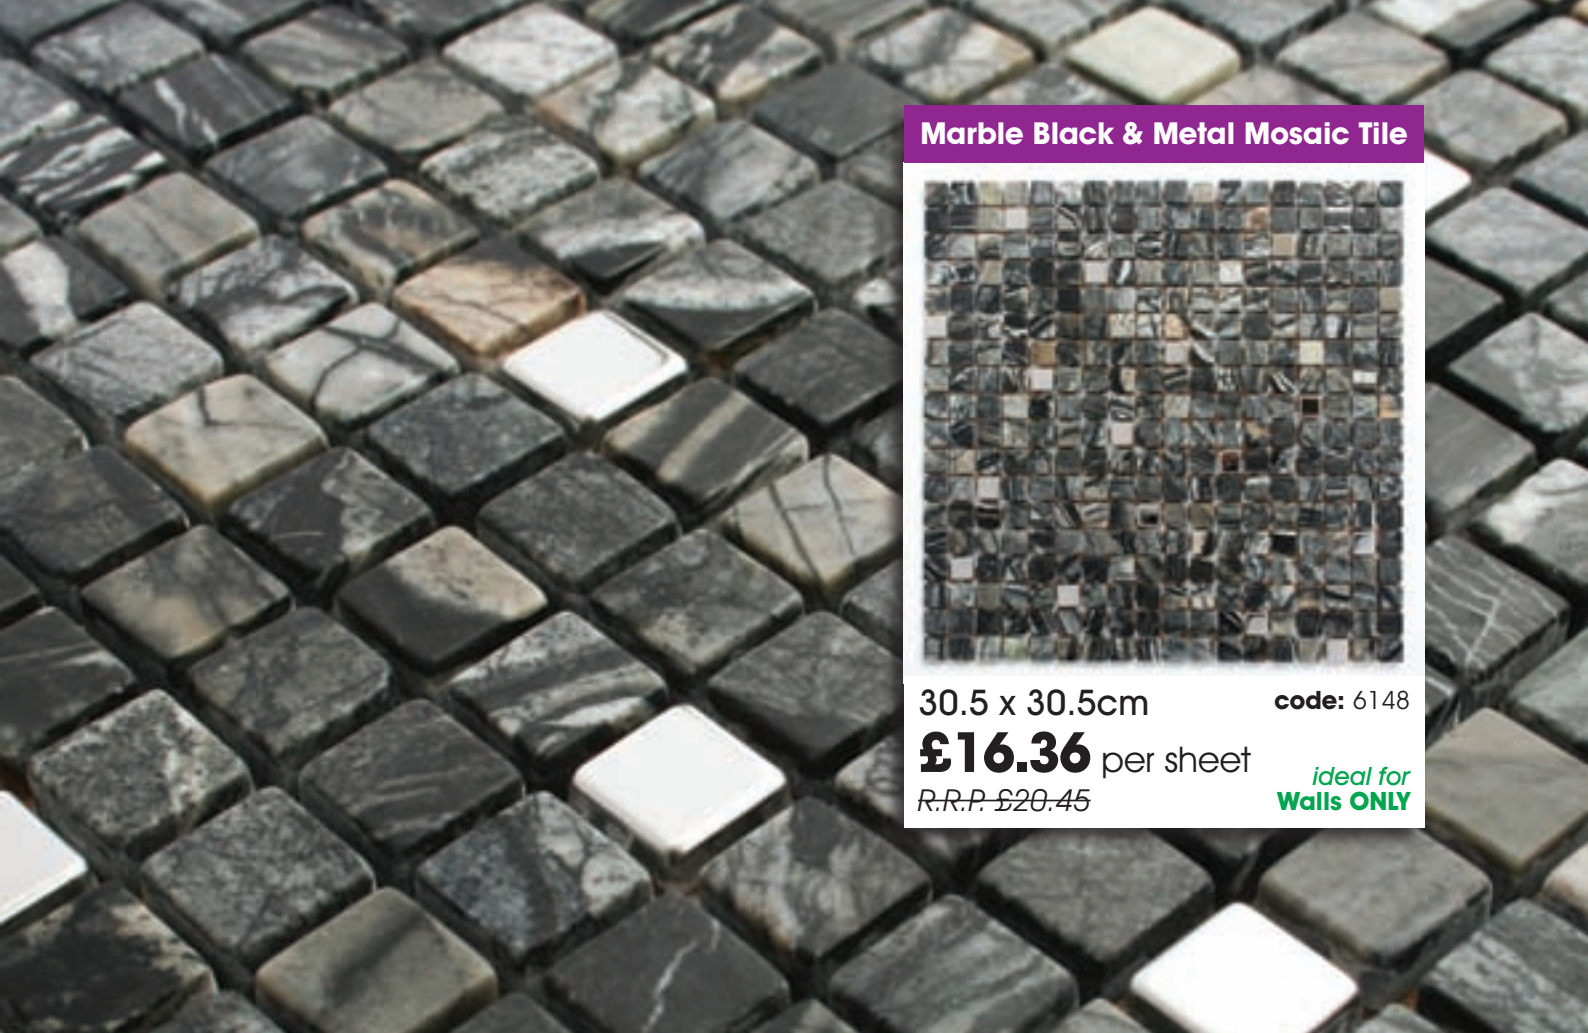

R.R.P. ~~£15.32~~

ideal for
Walls ONLY

Onix Marron Mosaico

30 x 30cm

code: 5618

£12.26 per sheet

R.R.P. ~~£15.32~~

ideal for
Walls ONLY

Onix Beige Mosaic Tile

30 x 30cm

code: 5619

£12.26 per sheet

R.R.P. ~~£15.32~~

ideal for
Walls ONLY

Marble Brown & Metal Mosaic Tile

30.5 x 30.5cm

code: 6149

£16.36 per sheet

R.R.P. ~~£20.45~~

ideal for
Walls ONLY

Marble Black & Metal Mosaic Tile

30.5 x 30.5cm

code: 6148

£16.36 per sheet

R.R.P. ~~£20.45~~

ideal for
Walls ONLY

Venise Damasque Mosaico

31.5 x 31.5cm

code: 6850

£46.95 per sheet

R.R.P. ~~£62.95~~

ideal for
Walls ONLY