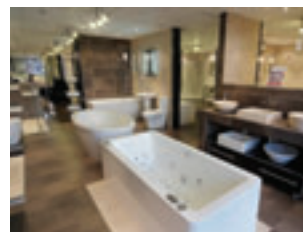

Warrington Showroom

350a, Wilderspool Causeway, Warrington, WA4 6QP.

Opening Times

Mon-Fri: 8am-10pm
Saturday: 9am-5pm
Sunday: 10am-4pm