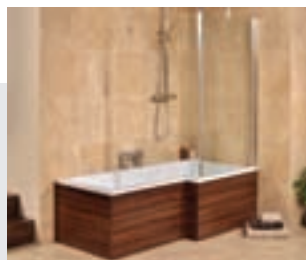

Aspen Walnut Series 600 Cloakroom Pack

Vanity unit also available in white

Aspen Basin Unit H 830mm W 410mm D 227mm

Aspen WC Unit H 800mm W 500mm D 220mm

Series 600 Back to Wall Pan H 400mm W 350mm D 500mm

Combination Furniture **p40**

Walnut L Shaped Baths **p61**

Modern Taps **p106**

Bathroom Suites

Legend Bathroom Suite

Basin & Pedestal H 910mm W 600mm D 460mm

WC Pan & Cistern H 870mm W 495mm D 705mm

£249.00

Please **check online** or **ask in store** for up to date prices

"The Legend Bathroom Suite is a traditionally styled suite complete with a 2 tap hole full pedestal basin and a lever flush WC pan."

Line Bathroom Suite