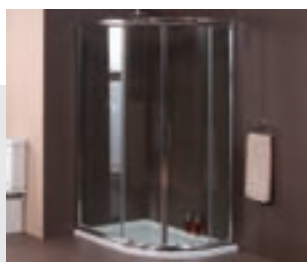

Enclosures **p82**