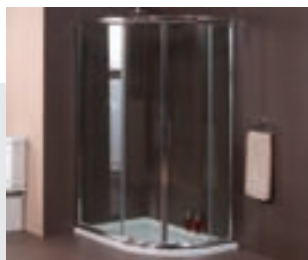

"The Paris Wall Hung Bathroom suite is a modern design which would bring style to any bathroom. The full suite comprises of the Paris Wall Hung Toilet with soft close seat and the Paris 610mm Basin with Semi Pedestal."

Basin available with 1 or 2 tap holes

£365.00

Basin & Pedestal

H 845mm W 550mm D 435mm

WC Pan & Cistern

H 780mm W 350mm D 600mm

code 8697 code 8698 Please check online or ask in store for up to date prices

"A Stylish compact bathroom suite at an unbelievable price. Ideal to bring style to the smaller bathroom or shower ensuite where space is at a premium. The toilet comes complete with a soft close seat and the basin is available with 1 or 2 tap holes."

Wastes p122

Enclosures p82

Accessories p138

Bathroom Suites

Plaza Bathroom Suite

Basin & Pedestal H 800mm W 580mm D 450mm
WC Pan & Cistern H 840mm W 360mm D 710mm

£298.00

code 6094 Please **check online** or **ask in store** for up to date prices

Dee Rec Bathroom Suite

Basin H 159mm W 510mm D 454mm
WC Pan & Cistern H 780mm W 385mm D 640mm

£319.95

code 8964 Please **check online** or **ask in store** for up to date prices

"The Dee Rec Bathroom Suite includes the Dee Toilet with dual flush cistern and soft close seat, and the Rec Basin which can be wall hung or counter top fitted."