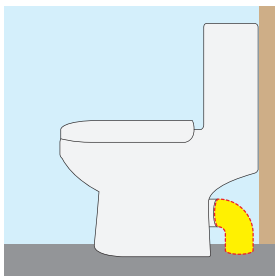

Icon Basin **p32**

Accessories **p138**

Dee Toilet, Cistern & Seat

"The Dee toilet is the perfect fit for almost any bathroom, with the ability to take the waste to all positions."

H 780mm W 385mm D 640mm

Better
bathrooms.com

Choosing Your New Toilet...

Toilet Terminology

Close Coupled

The toilet cistern is situated slightly above and behind the toilet pan. The variety of styles and shapes on offer makes this toilet style suitable for both contemporary and traditional bathroom designs.

Back To Wall

A floor standing toilet with a concealed cistern. A back to wall toilet will usually be sited on a false wall or paired with a WC unit. More commonly found in modern bathrooms.

Wall Hung

The weight of the toilet is borne entirely by a wall mounting frame; this toilet is also coupled with a concealed cistern. Keeps the bathroom floor clear and helps maximise the appearance of space. A good look for a contemporary bathroom.

Installation Advice

Your new toilet's waste pipe may go down through the floor or straight out through the wall directly to the rear or to the left or right of the toilet. The cost and effort of moving a soil pipe is often the single most problematic part of a bathroom installation, so if your priority is an easy and inexpensive installation, choosing a toilet that's compatible with your existing plumbing set-up is a good idea.