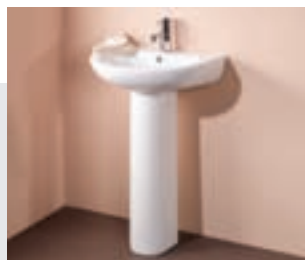

Icon Toilet, Cistern & Seat

"The Contemporary designed Icon Toilet comes complete with a 6 litre dual flush cistern and soft close toilet seat."

H 750mm W 360mm D 620mm

£130.00

code 6813 Please check online or ask in store for up to date prices

Icon Basin **p32**

Accessories **p138**

Dee Toilet, Cistern & Seat

"The Dee toilet is the perfect fit for almost any bathroom, with the ability to take the waste to all positions."

H 780mm W 385mm D 640mm

Better
bathrooms.com

Choosing Your New Toilet...

Toilet Terminology

Close Coupled

The toilet cistern is situated slightly above and behind the toilet pan. The variety of styles and shapes on offer makes this toilet style suitable for both contemporary and traditional bathroom designs.

Back To Wall

A floor standing toilet with a concealed cistern. A back to wall toilet will usually be sited on a false wall or paired with a WC unit. More commonly found in modern bathrooms.

Wall Hung

The weight of the toilet is borne entirely by a wall mounting frame; this toilet is also coupled with a concealed cistern. Keeps the bathroom floor clear and helps maximise the appearance of space. A good look for a contemporary bathroom.