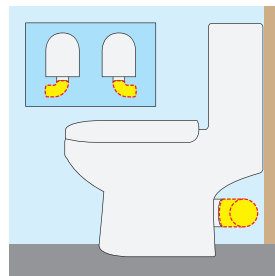

Better
bathrooms.com

Choosing Your New Toilet...

Toilet Terminology

Close Coupled

The toilet cistern is situated slightly above and behind the toilet pan. The variety of styles and shapes on offer makes this toilet style suitable for both contemporary and traditional bathroom designs.

Back To Wall

A floor standing toilet with a concealed cistern. A back to wall toilet will usually be sited on a false wall or paired with a WC unit. More commonly found in modern bathrooms.

Wall Hung

The weight of the toilet is borne entirely by a wall mounting frame; this toilet is also coupled with a concealed cistern. Keeps the bathroom floor clear and helps maximise the appearance of space. A good look for a contemporary bathroom.

Installation Advice

Your new toilet's waste pipe may go down through the floor or straight out through the wall directly to the rear or to the left or right of the toilet. The cost and effort of moving a soil pipe is often the single most problematic part of a bathroom installation, so if your priority is an easy and inexpensive installation, choosing a toilet that's compatible with your existing plumbing set-up is a good idea.

Into Your **Floor**

Into Your **Wall**

Angled **Left or Right**

If you're considering a back to wall or wall hung toilet, don't forget that you'll also need to buy a concealed cistern and wall mounting frame. If you prefer to avoid making alterations to your bathroom wall or building a false wall in your bathroom, a WC unit can be used to neatly conceal your cistern.