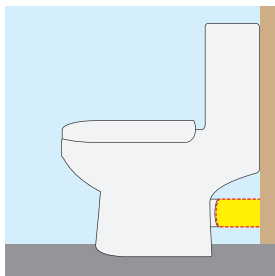

Into Your **Wall**