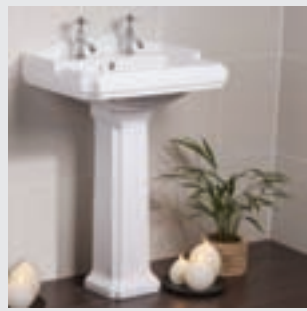

Zen
1 Tap Hole
Basin & Pedestal
H 850mm W 600mm D 440mm

£206.00

code
7665

Please **check online** or **ask in store** for up to date prices

Empire
2 Tap Hole
Basin & Pedestal
H 840mm W 600mm D 525mm

£238.95

code
7649

Please **check online** or **ask in store** for up to date prices

Basins

Victoriana
2 Tap Hole
Basin & Pedestal

H 900mm W 600mm D 470mm

£97.00

code
5994

Please **check online** or **ask in store** for up to date prices

Classic
1 Tap Hole
Basin & Pedestal

H 925mm W 600mm D 490mm

£133.00

code
6801

Please **check online** or **ask in store** for up to date prices

Line
1 Tap Hole
Basin & Pedestal

H 850mm W 600mm D 470mm

£199.95