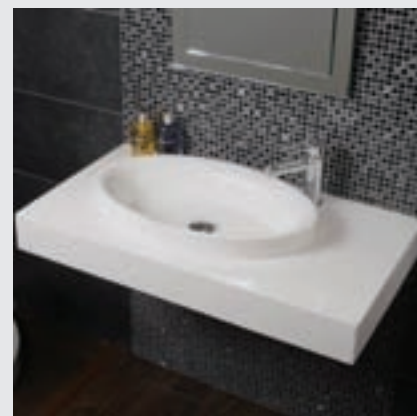

code 8806 Please **check online** or **ask in store** for up to date prices

Allana
Wall Mounted
Cast Stone Basin

H 110mm W 1000mm D 500mm

£799.00

code 8811 Please **check online** or **ask in store** for up to date prices