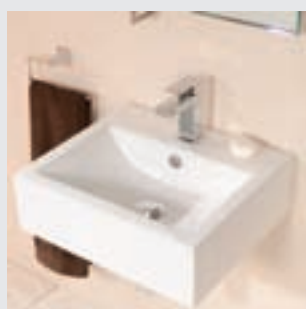

Icon
1 Tap Hole
Basin & Pedestal

H 790mm W 485mm D 400mm

£69.00

code
6814

Please **check online** or **ask in store** for up to date prices

Prima
1 Tap Hole
Basin & Pedestal

H 810mm W 570mm D 485mm

£69.95

Square Wall Hung Basin

H 135mm W 445mm D 334mm

£89.95

code
8762

Please **check online** or **ask in store** for up to date prices

Paris 1 Tap Hole Basin & Semi Pedestal

H 490mm W 610mm D 485mm

£99.00

code
6827

Please **check online** or **ask in store** for up to date prices

Rec Wall Hung Basin

H 159mm W 510mm D 454mm

£120.95

code
8755

Please **check online** or **ask in store** for up to date prices

Micro 1 Tap Hole Basin & Semi Pedestal