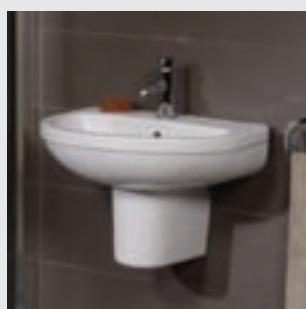

Impressions Basin & Semi Pedestal (1 or 2 T/H)

H 430mm W 550mm D 435mm

£131.00

code
7714

Please **check online** or **ask in store** for up to date prices