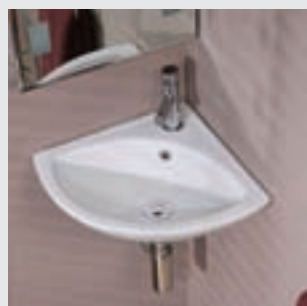

Cosmo
Corner
Cloakroom Basin

H 180mm W 505mm D 425mm

£70.00

code
6415

Please **check online** or **ask in store** for up to date prices