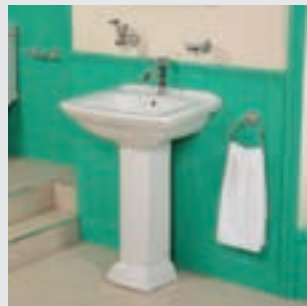

Zen
1 Tap Hole
Basin & Pedestal
H 850mm W 600mm D 440mm

£206.00

code
7665

Please **check online** or **ask in store** for up to date prices

Empire
2 Tap Hole
Basin & Pedestal
H 840mm W 600mm D 525mm

£238.95

code
7649

Please **check online** or **ask in store** for up to date prices

Basins

Victoriana
2 Tap Hole
Basin & Pedestal

H 900mm W 600mm D 470mm

£97.00

code
5994

Please **check online** or **ask in store** for up to date prices

Classic
1 Tap Hole
Basin & Pedestal

H 925mm W 600mm D 490mm

£133.00

code
6801

Please **check online** or **ask in store** for up to date prices

Line
1 Tap Hole
Basin & Pedestal

H 850mm W 600mm D 470mm

£199.95