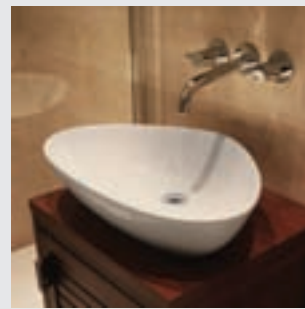

Prima

Counter Top
Basin

H 150mm W 600mm D 410mm

£169.95

code
8460

Please **check online** or **ask in store** for up to date prices