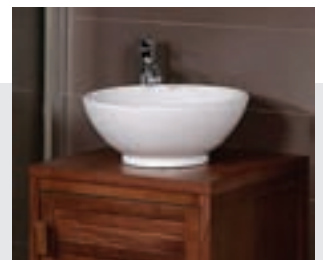

Freestanding Baths **p72**

Basins **p32**

Mito Tall Storage

Available In Oak, Walnut or Wenge Finish

From **£378.00**

Mito Tall Storage Units	Dimensions - cm	Price	Code
Oak Mid Height 1 Door	H 120 W 35 D 35	£378.00	6901
Wenge Mid Height 1 Door	H 120 W 35 D 35	£378.00	6925
Oak Mid Height Slatted	H 120 W 35 D 35	£398.99	6912
Walnut Mid Height Slatted	H 120 W 35 D 35	£398.99	6916
Oak Tall Slatted	H 180 W 35 D 35	£588.01	6913
Walnut Tall Slatted	H 180 W 35 D 35	£588.01	6917