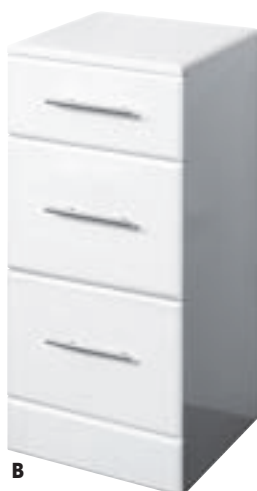

Windsor Storage Units

From **£120.00**

Storage Units	Dimensions - cm	Price	Code
A - 300 Storage	H 78 W 30 D 33	£120.00	7684
B - 350 Drawer	H 78 W 35 D 33	£130.00	7685
C - 400 Linen	H 78 W 40 D 33	£140.00	7686
D - 350 Tall	H 190 W 35 D 33	£190.00	7687

Please **check online** or **ask in store** for up to date prices

"Windsor storage units are finished in a high quality gloss white finish. They come with chrome finished handles and a soft close door system. Choose from 4 different storage options."