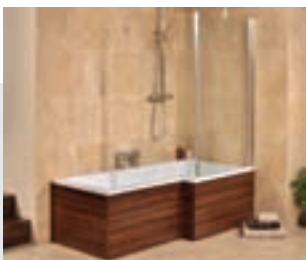

Modern Taps **p106**

Wastes **p122**

Windsor Mirrors **p124**

"This contemporary 410mm walnut vanity unit has a single door cupboard with internal shelf. Features 1 tap hole for the use of mono basin mixers. The Back to Wall WC Unit comes complete with dual flush cistern and choice of 5 WC options."

Aspen Walnut Combo Unit

5 Pan Options Available **p58**

Basin Unit H 830mm W 410mm D 227mm

WC Unit H 800mm W 500mm D 220mm

£599.00

code
7067

Please **check online**
or **ask in store** for
up to date prices