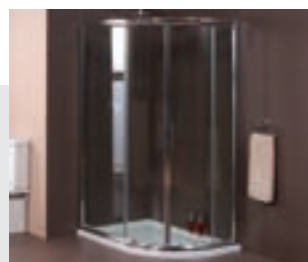

Enclosures **p82**