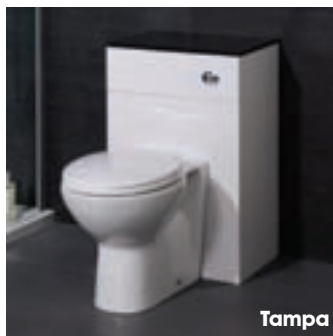

Windsor

Fitted Bathroom Furniture

105 White
Vanity Basin Unit

Windsor

Vanity Basin Units

From **£199.00**

Vanity Basin Units	Dimensions - cm	Price	Code
Windsor 45 White	H 84 W 42 D 43.5	£199.00	8629
Windsor 55 White	H 84 W 52 D 43	£210.00	3513
Windsor 65 White	H 84 W 63 D 45	£229.00	7864
Windsor 75 White	H 84 W 75 D 48	£269.00	7865
Windsor 85 White	H 84 W 85 D 49	£279.00	8278
Windsor 105 White	H 84 W 105 D 48.5	£449.00	8281
Windsor 120 White	H 84 W 120 D 48	£549.00	8250

Please **check online** or **ask in store** for up to date prices

"Windsor vanity basin units are finished in white gloss. These units come complete with a ceramic basin and storage facility. Available in 7 different sizes making it easier than ever to find your perfect vanity unit."