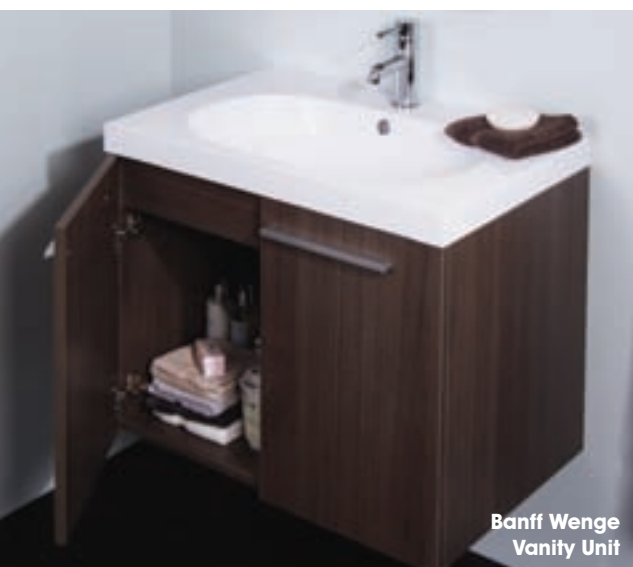

Please **check online** or **ask in store** for up to date prices

Furniture

Banff Oak Tall Storage Unit, Vanity Unit & Modena Toilet

"The perfect proportions of the wall mounted Banff wash station are further enhanced with metal handle detailing on the doors. The unit is complete with an integrated basin."