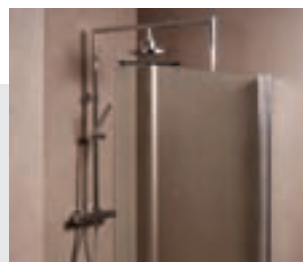

Showers **p94**