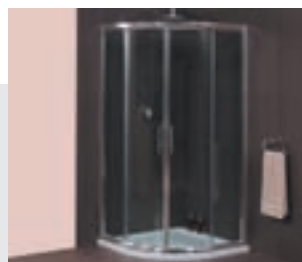

Please **check online** or **ask in store** for up to date prices

"The Dee range of freestanding baths is designed to be placed against a wall with it's straight back edge."

Bath Taps **p106**

Modern Bathroom Suites **p8**

Shower Enclosures **p82**

Baths

Park Royal

Slipper Baths

From **£349.00**

Park Royal Slipper Baths	Dimensions - cm	Price	Code
1570 Slipper Bath	L 157 W 75 D 78	£349.00	5626
1700 Slipper Bath	L 170 W 75 D 78	£349.00	5627