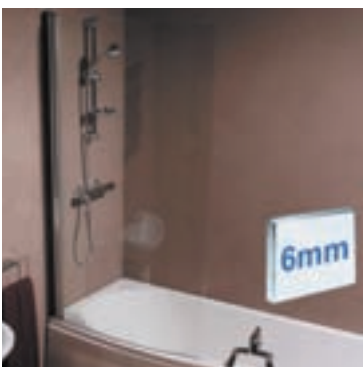

£140.00

code 7635 Please **check online** or **ask in store** for up to date prices

Straight Bath Screen with Towel Rail

Straight Bath Screen H 1435mm W 770mm

"An easy way to turn a standard bath into a shower bath whilst retaining the use of a bath. It also creates a stylish but practical feature within the bathroom."

£169.99

code 6490 Please **check online** or **ask in store** for up to date prices

Curved Shower Bath Screen

Curved Shower Bath Screen H 1435mm W 725mm

"This Curved Shower Bath Screen is ideal for use with "P" shaped and corner baths, and features a chrome towel rail."

£199.00

code 6594 Please **check online** or **ask in store** for up to date prices

Spacesaver Bath Screen

Spacesaver Bath Screen H 1480mm W 860mm

"A hinged bath screen for use with the Compact Space Saving bath."