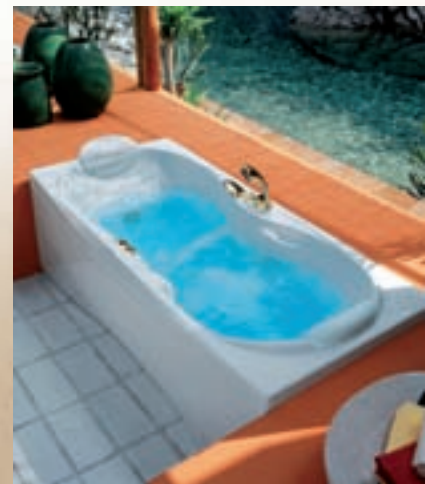

Optional Extras

For that extra touch of luxury why not complete your chosen system with either a halogen or colour kinetic light – examples of these can be seen on our website.

Whirlpool

Air Spa

L Shaped Shower Baths