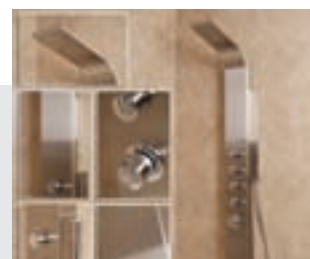

Shower Enclosures

Showers **p94**