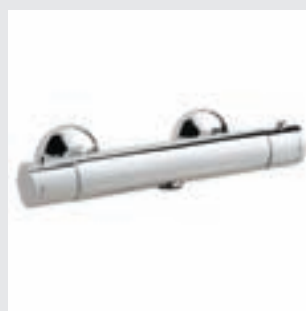

AquaDuo Thermostatic Shower Panel

H 1650mm W 150mm D 450mm

£449.00

code 6139 Please **check online** or **ask in store** for up to date prices

"A chrome finish thermostatic shower panel with separate flow and temperature control, with diverting valves for various showering positions of overhead, handset and rain effect body jets. Features automatic shutdown should the cold water fail."

Showers

EcoBar Bar
Shower Valve

£99.00

code
7893

Please **check online** or **ask in store** for up to date prices

EcoBar 2 Bar
Shower Valve

£120.95

code
6629

Please **check online** or **ask in store** for up to date prices

Minimalist Bar
Shower Valve

£97.00

code
6689

Please **check online** or **ask in store** for up to date prices

Square Bar
Shower Valve

£199.95