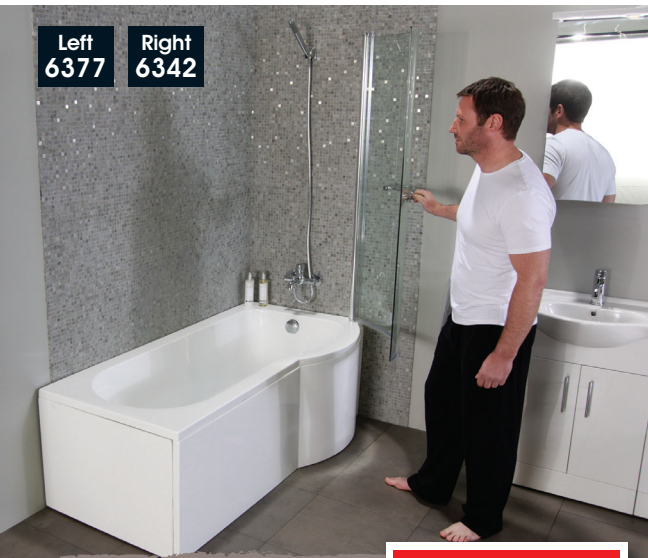

Impressions Shower Baths

From ONLY  
**£329.95**

# New Shower Baths

Left 6377  
Right 6342

P Shaped Bath

Now ONLY  
**£199.00**

Left 9475  
Right 9476

NEW Verona  
L Shaped Bath

ONLY  
**£229.00**

Bath Filler

New Quadra Taps

ONLY  
**£99.95**

Code  
7082

Basin Mixer

ONLY  
**£39.00**

Code  
7081