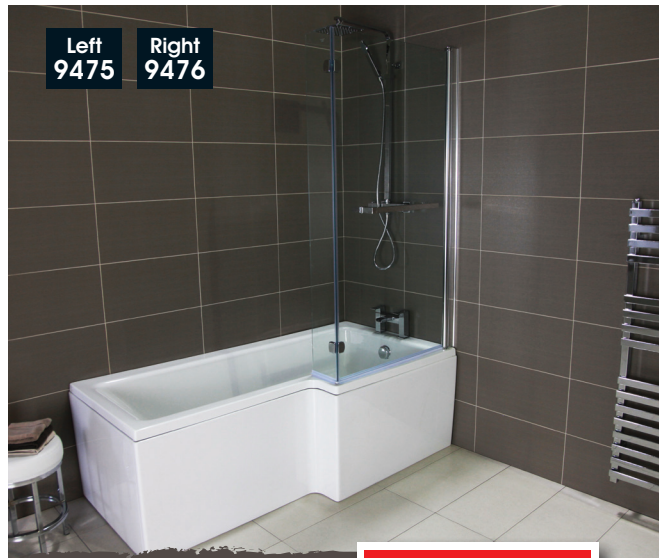

Impressions Shower Baths

From ONLY  
**£329.95**

# New Shower Baths

Left 6377  
Right 6342

P Shaped Bath

Now ONLY  
**£199.00**

Left 9475  
Right 9476

NEW Verona  
L Shaped Bath

ONLY  
**£229.00**

Bath Filler

New Quadra Taps

ONLY  
**£99.95**

Code  
7082

Basin Mixer

ONLY  
**£39.00**

Code  
7081