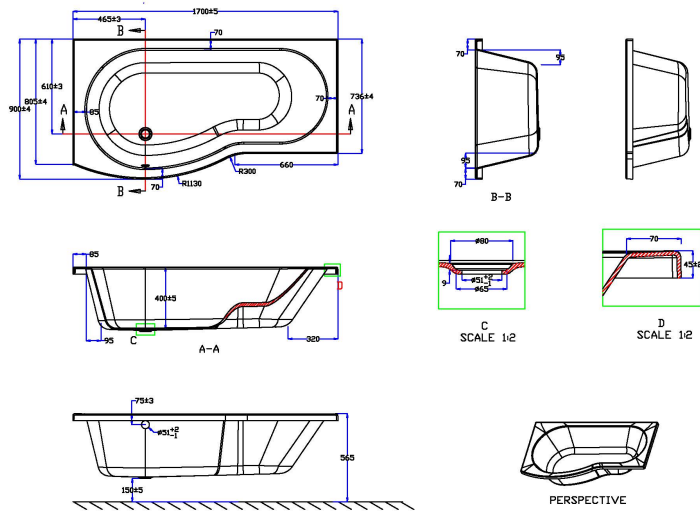

### PRODUCT DIMENSIONS

Length (mm)	Width (mm)	Depth (mm)	Nett Wgt Kg
1700	900	415	19

### PACKAGING DIMENSIONS

Length (mm)	Width (mm)	Depth (mm)	Gross Wgt Kg
1700	900	415	19

### OUTER BOX DIMENSIONS (If Applicable)

Length (mm)	Width (mm)	Height (mm)	Gross Wgt Kg
Barcode: 5055369083541			

### PRODUCT DETAILS

Country of Origin	United Kingdom	Certification	FSC	CE	Yes
Fitting Instruction	No	Material Colour Ref'	European White		
Product Material	Acrylic	Material Thickness	4mm		
Volume (Ltr)	240L	Displaced Capacity	170L		
Leg Set Inc'	Legset Not Included	Waste Inc'	Waste Not Included		
Drilled/Undrilled	Undrilled For Taps	Includes Grips	No Grips Supplied		
Embossed	No	No of Tapholes	None		
Anti-Slip	No				