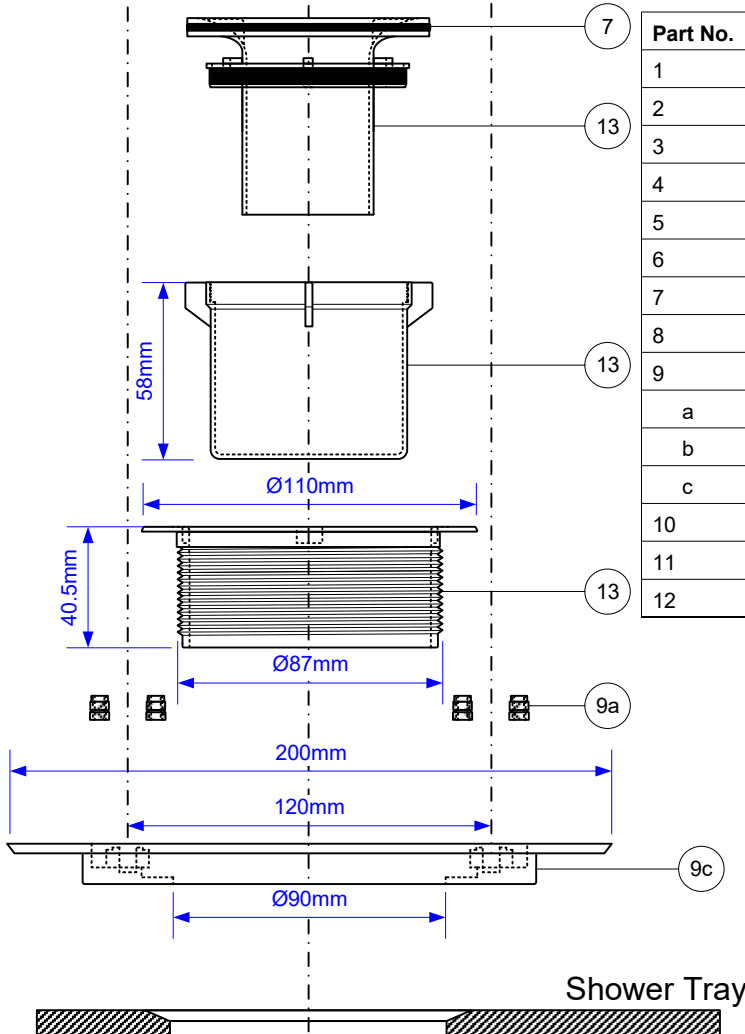

# ST90-70B-TD

Part No.	Code	Part No.	Code
1	L-ST90-70B-TD (Leaflet)	13	STW9034WASTEBDY-TD
2	P-B-4X6 (Plastic Bag)	14	STW90SPANNER-TD
3	P-C-S1F20-NB (Carton)	15	TILESPACER-3MM
4	P-C-S2H (Carton)	15	TILESPACER-8MM
5	P-M4X12-PZCSK	16	TSGHOOK-STEEL
6	P-M4X16-PZSCK	17	TSGSWOUT-1.5
7	P-OR-074.00-2.00	a	GLUING
8	P-SS-138X138-TILE	b	PWM3-CAN
9	ST90-TILED/BODY	c	RW2
a	P-4MM-INSERT	d	RWM3-CAN
b	P-C-S2H (Carton)	e	T8A
c	ST90-TILEBDY	f	TSGSWOUT-1.5IN
10	ST90-TILERETAIN	g	TSGSWOUT-43/49.8
11	STW90-RW-12.5MM	h	Z8B-BJP
12	STW9034T/B-SPIN		

Shower Tray

**NOTE**  
ST90-TILED/BODY  
to be packed  
separately

**50mm Water Seal**