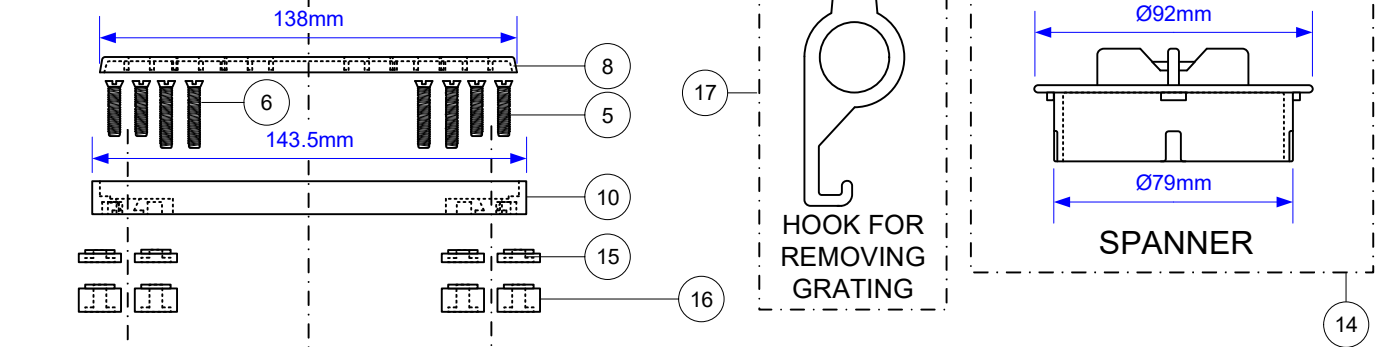

# ST90-70B-TD

Part No.	Code	Part No.	Code
1	L-ST90-70B-TD (Leaflet)	13	STW9034WASTEBDY-TD
2	P-B-4X6 (Plastic Bag)	14	STW90SPANNER-TD
3	P-C-S1F20-NB (Carton)	15	TILESPACER-3MM
4	P-C-S2H (Carton)	15	TILESPACER-8MM
5	P-M4X12-PZCSK	16	TSGHOOK-STEEL
6	P-M4X16-PZSCK	17	TSGSWOUT-1.5
7	P-OR-074.00-2.00	a	GLUING
8	P-SS-138X138-TILE	b	PWM3-CAN
9	ST90-TILED/BODY	c	RW2
a	P-4MM-INSERT	d	RWM3-CAN
b	P-C-S2H (Carton)	e	T8A
c	ST90-TILEBDY	f	TSGSWOUT-1.5IN
10	ST90-TILERETAIN	g	TSGSWOUT-43/49.8
11	STW90-RW-12.5MM	h	Z8B-BJP
12	STW9034T/B-SPIN		

Shower Tray

**NOTE**  
ST90-TILED/BODY  
to be packed  
separately

**50mm Water Seal**