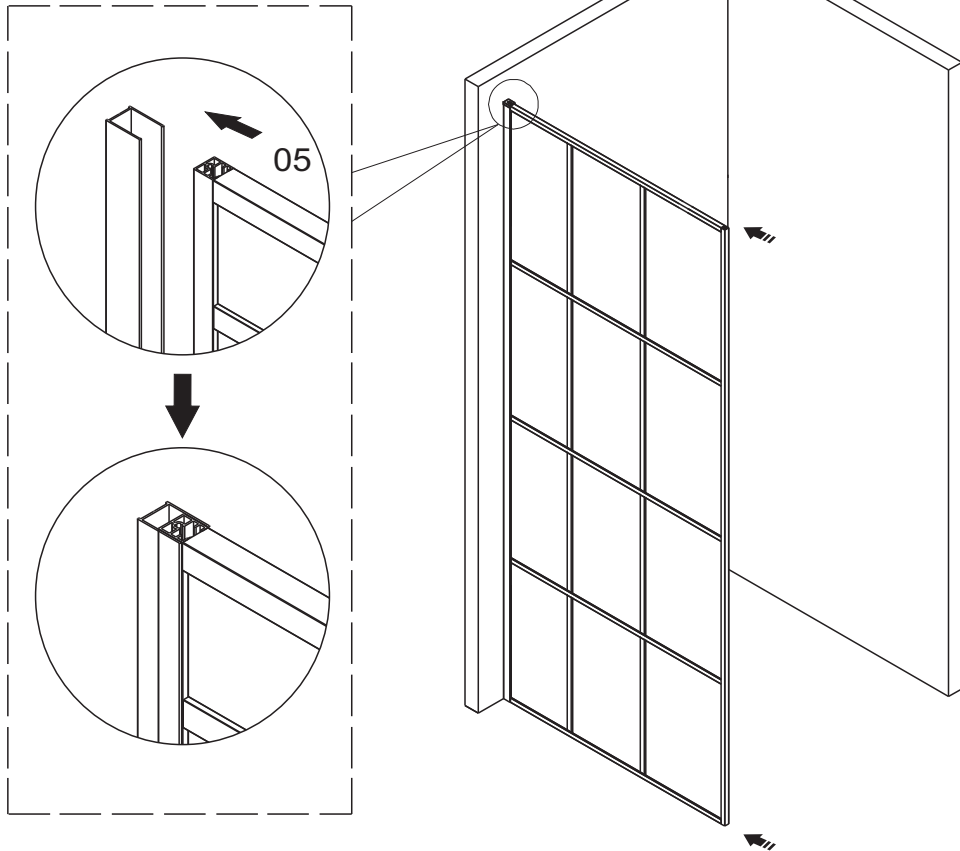

A8 Pattern Wetroom Grid Glass

L

R

Item No.:	Part	Quantity	Decription
01	 ST3.5X19	X 1	Screw for top cover
02		X 1	Top cover Cap
03		X 1	Wall profile
04		X 6	Wall plug
05		X 1	Glass Panel
06		X 4	Screw Hose
07	 ST4.0X30	X 2	Screw for support bar
08		X 1	Wall bracket
09		X 1	Glass Clip
10	 2.5mm	X1	Spanner for bracket
11	 3.0mm	X 1	Spanner for Clip
12		X 1	Support bar
13	 ST4.0X30	X 4	Screw for wall profile
14		X 1	Spanner

Electric drill		tape measure	
drill(ϕ 3.2mm)		rubber hammer	
drill(ϕ 6mm)		knife	
cross tip screw driver		pencil	
spirit level		silicone sealant	

Type	A
	A8PATTERN01
A8PATTERN02	790 ⁰ ₋₁₀
A8PATTERN03	890 ⁰ ₋₁₀
A8PATTERN04	990 ⁰ ₋₁₀
A8PATTERN05	1190 ⁰ ₋₁₀