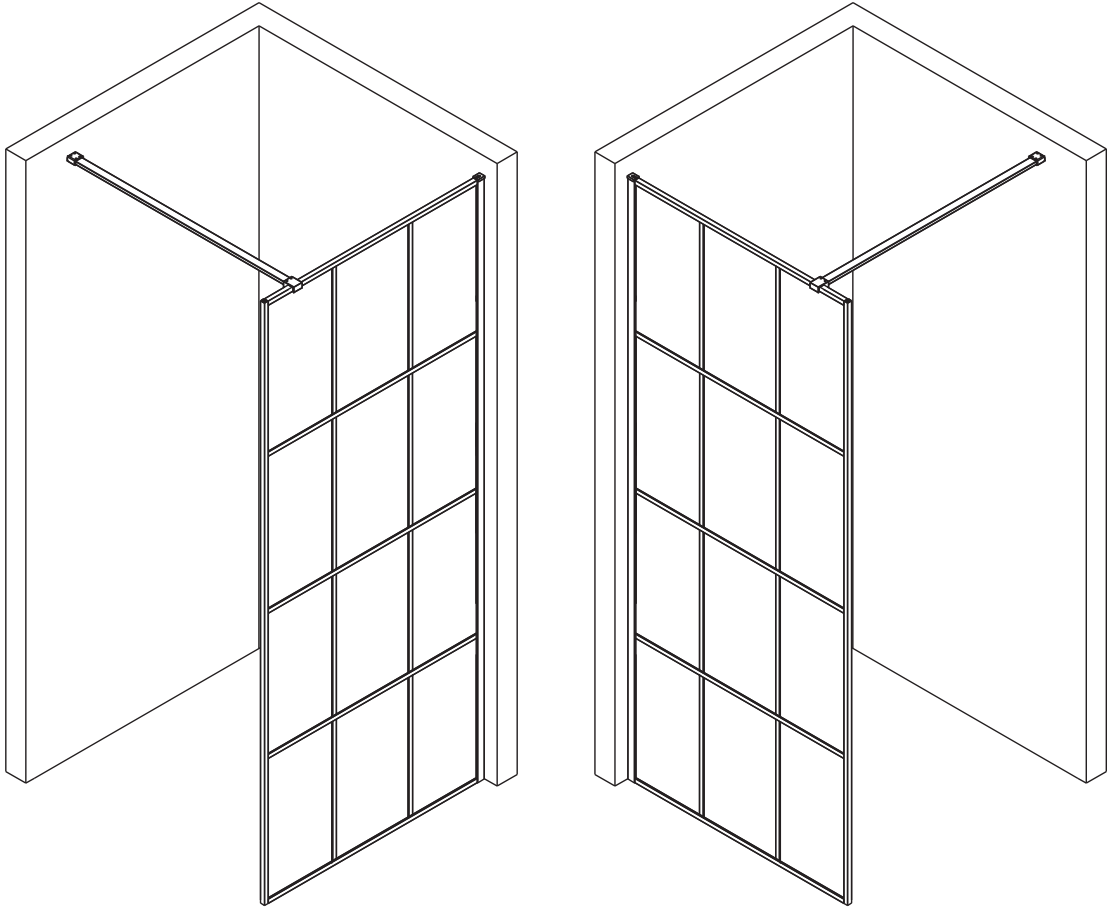

A8 Pattern Wetroom Grid Glass

L

R

Item No.:	Part	Quantity	Decription
01	 ST3.5X19	X 1	Screw for top cover
02		X 1	Top cover Cap
03		X 1	Wall profile
04		X 6	Wall plug
05		X 1	Glass Panel
06		X 4	Screw Hose
07	 ST4.0X30	X 2	Screw for support bar
08		X 1	Wall bracket
09		X 1	Glass Clip
10	 2.5mm	X1	Spanner for bracket
11	 3.0mm	X 1	Spanner for Clip
12		X 1	Support bar
13	 ST4.0X30	X 4	Screw for wall profile
14		X 1	Spanner

Electric drill		tape measure	
drill(ϕ 3.2mm)		rubber hammer	
drill(ϕ 6mm)		knife	
cross tip screw driver		pencil	
spirit level		silicone sealant	

Type	A
	A8PATTERN01
A8PATTERN02	790 ⁰ ₋₁₀
A8PATTERN03	890 ⁰ ₋₁₀
A8PATTERN04	990 ⁰ ₋₁₀
A8PATTERN05	1190 ⁰ ₋₁₀