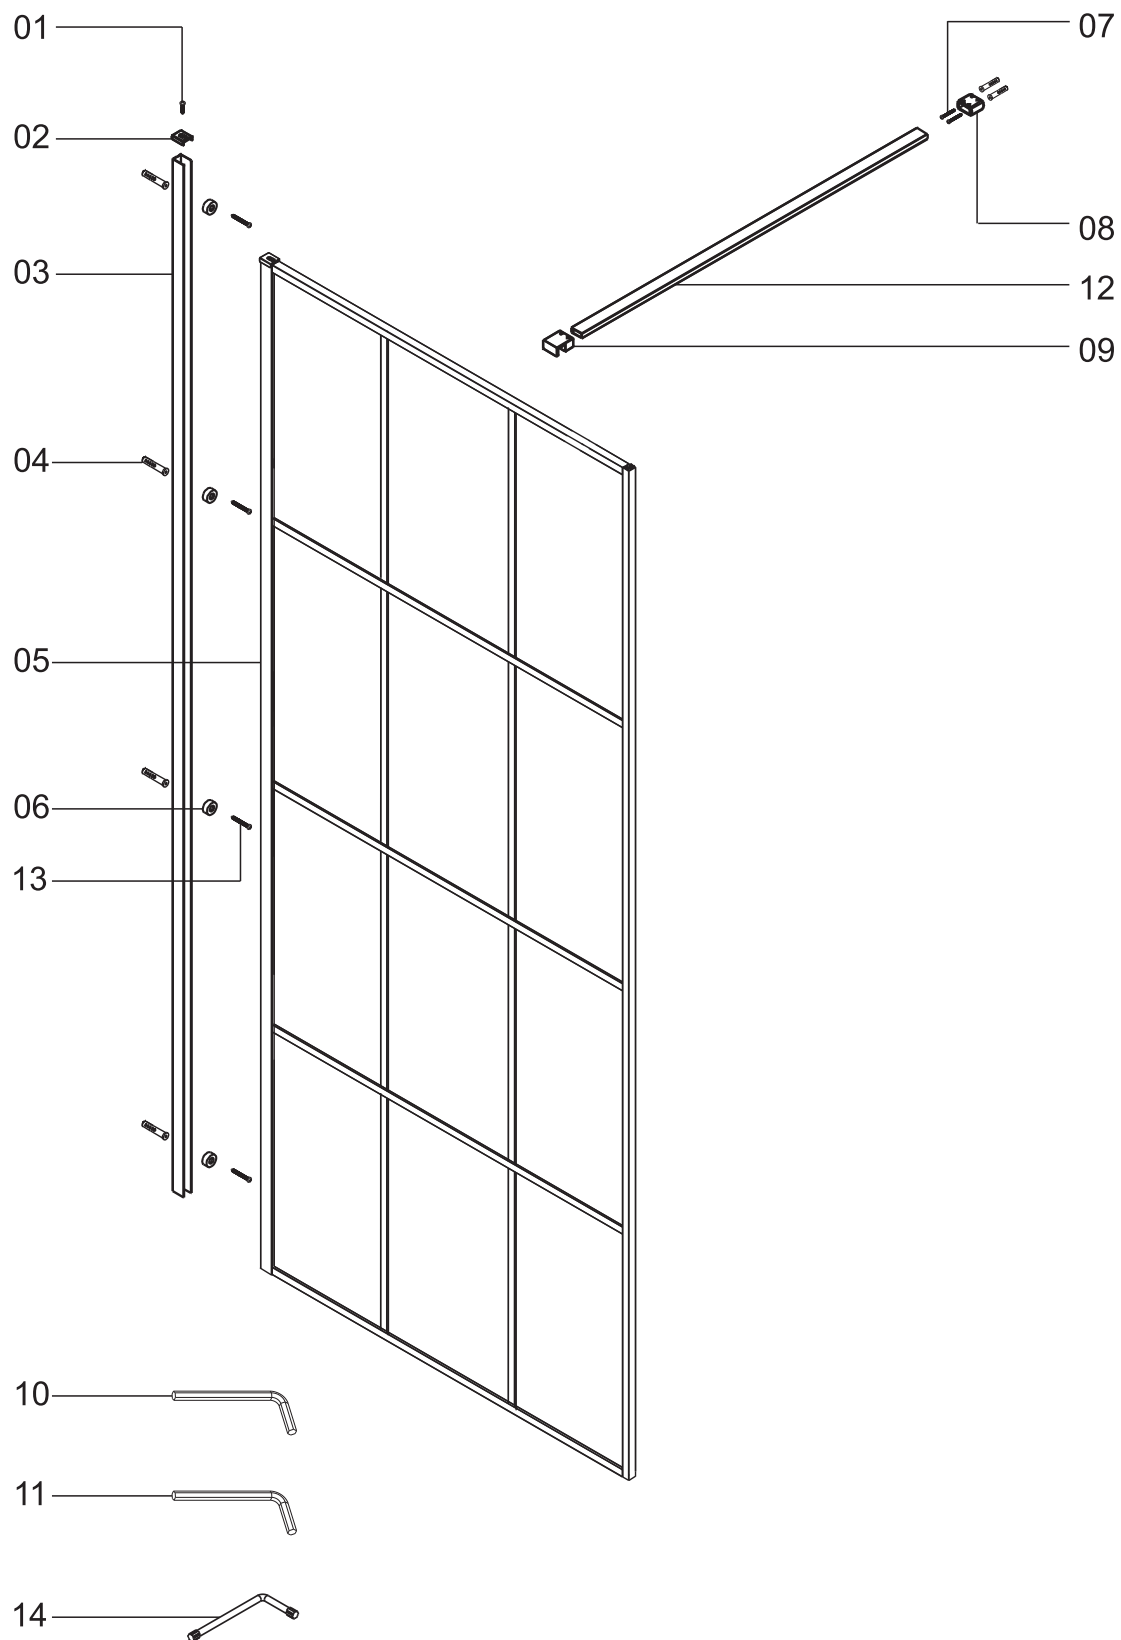

A8 Pattern Wetroom Grid Glass

L

R

Item No.:	Part	Quantity	Decription
01	 ST3.5X19	X 1	Screw for top cover
02		X 1	Top cover Cap
03		X 1	Wall profile
04		X 6	Wall plug
05		X 1	Glass Panel
06		X 4	Screw Hose
07	 ST4.0X30	X 2	Screw for support bar
08		X 1	Wall bracket
09		X 1	Glass Clip
10	 2.5mm	X1	Spanner for bracket
11	 3.0mm	X 1	Spanner for Clip
12		X 1	Support bar
13	 ST4.0X30	X 4	Screw for wall profile
14		X 1	Spanner

Electric drill		tape measure	
drill(ϕ 3.2mm)		rubber hammer	
drill(ϕ 6mm)		knife	
cross tip screw driver		pencil	
spirit level		silicone sealant	

Type	A
	A8PATTERN01
A8PATTERN02	790 ⁰ ₋₁₀
A8PATTERN03	890 ⁰ ₋₁₀
A8PATTERN04	990 ⁰ ₋₁₀
A8PATTERN05	1190 ⁰ ₋₁₀

	08	09	12
			
	X 1	X 1	X 1

- | | | |
|---|---|---|
| 08 | 07 | 04 |
|  |  |  |
| X 1 | X 2 | X 2 |

- | | | | | |
|---|---|---|---|--|
| 08 | 09 | 10 | 11 | 12 |
|  |  |  |  |  |
| X 1 | X 1 | X 1 | X 1 | X 1 |