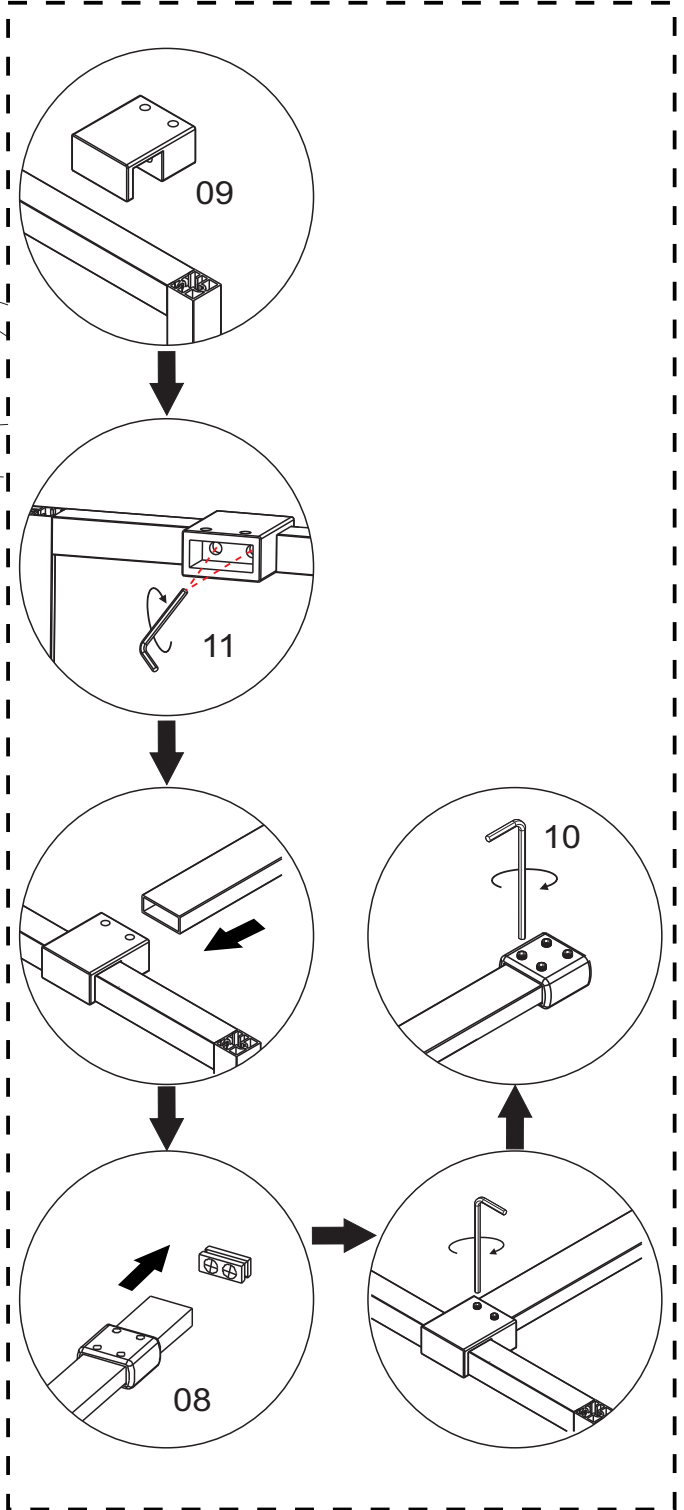

08	09	10	11	12
X 1	X 1	X 1	X 1	X 1