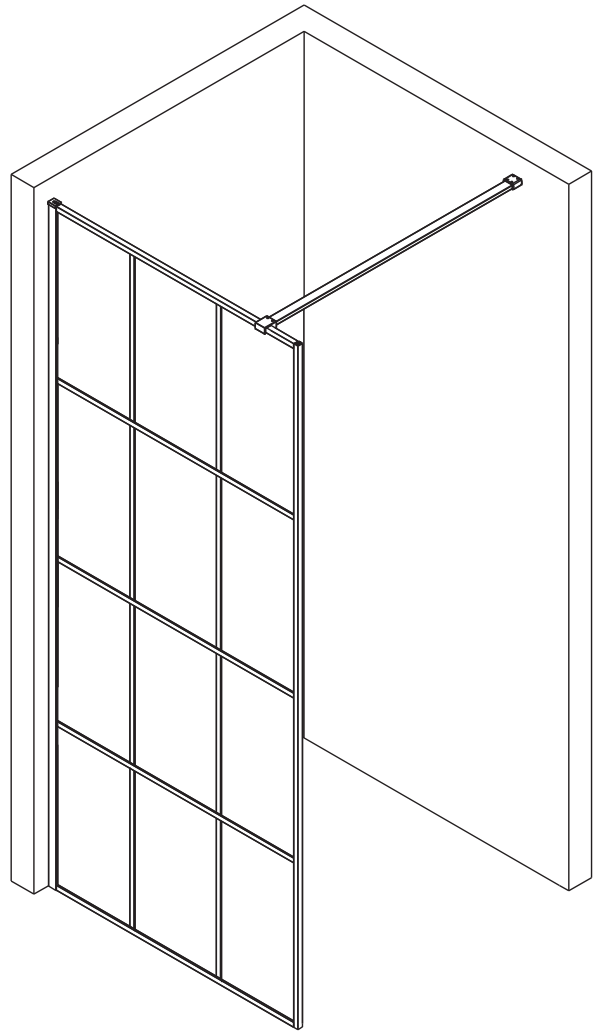

A8 Pattern Wetroom Grid Glass

L

R

Item No.:	Part	Quantity	Decription
01	 ST3.5X19	X 1	Screw for top cover
02		X 1	Top cover Cap
03		X 1	Wall profile
04		X 6	Wall plug
05		X 1	Glass Panel
06		X 4	Screw Hose
07	 ST4.0X30	X 2	Screw for support bar
08		X 1	Wall bracket
09		X 1	Glass Clip
10	 2.5mm	X1	Spanner for bracket
11	 3.0mm	X 1	Spanner for Clip
12		X 1	Support bar
13	 ST4.0X30	X 4	Screw for wall profile
14		X 1	Spanner

Electric drill		tape measure	
drill(ϕ 3.2mm)		rubber hammer	
drill(ϕ 6mm)		knife	
cross tip screw driver		pencil	
spirit level		silicone sealant	

Type	A
	A8PATTERN01
A8PATTERN02	790 ⁰ ₋₁₀
A8PATTERN03	890 ⁰ ₋₁₀
A8PATTERN04	990 ⁰ ₋₁₀
A8PATTERN05	1190 ⁰ ₋₁₀

	08	09	12
			
	X 1	X 1	X 1

- | | | |
|---|---|---|
| 08 | 07 | 04 |
|  |  |  |
| X 1 | X 2 | X 2 |

- | | | | | |
|---|---|---|---|--|
| 08 | 09 | 10 | 11 | 12 |
|  |  |  |  |  |
| X 1 | X 1 | X 1 | X 1 | X 1 |