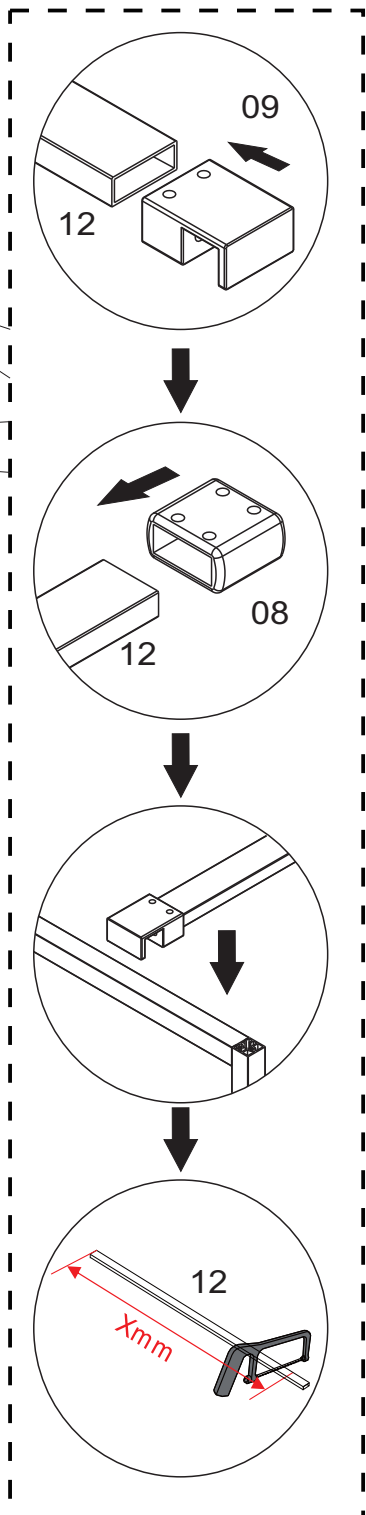

A8 Pattern Wetroom Grid Glass

L

R

Item No.:	Part	Quantity	Decription
01	 ST3.5X19	X 1	Screw for top cover
02		X 1	Top cover Cap
03		X 1	Wall profile
04		X 6	Wall plug
05		X 1	Glass Panel
06		X 4	Screw Hose
07	 ST4.0X30	X 2	Screw for support bar
08		X 1	Wall bracket
09		X 1	Glass Clip
10	 2.5mm	X1	Spanner for bracket
11	 3.0mm	X 1	Spanner for Clip
12		X 1	Support bar
13	 ST4.0X30	X 4	Screw for wall profile
14		X 1	Spanner

Electric drill		tape measure	
drill(ϕ 3.2mm)		rubber hammer	
drill(ϕ 6mm)		knife	
cross tip screw driver		pencil	
spirit level		silicone sealant	

Type	A
	A8PATTERN01
A8PATTERN02	790 ⁰ ₋₁₀
A8PATTERN03	890 ⁰ ₋₁₀
A8PATTERN04	990 ⁰ ₋₁₀
A8PATTERN05	1190 ⁰ ₋₁₀

	08	09	12
			
	X 1	X 1	X 1

- | | | |
|---|---|---|
| 08 | 07 | 04 |
|  |  |  |
| X 1 | X 2 | X 2 |

- | | | | | |
|---|---|---|---|--|
| 08 | 09 | 10 | 11 | 12 |
|  |  |  |  |  |
| X 1 | X 1 | X 1 | X 1 | X 1 |