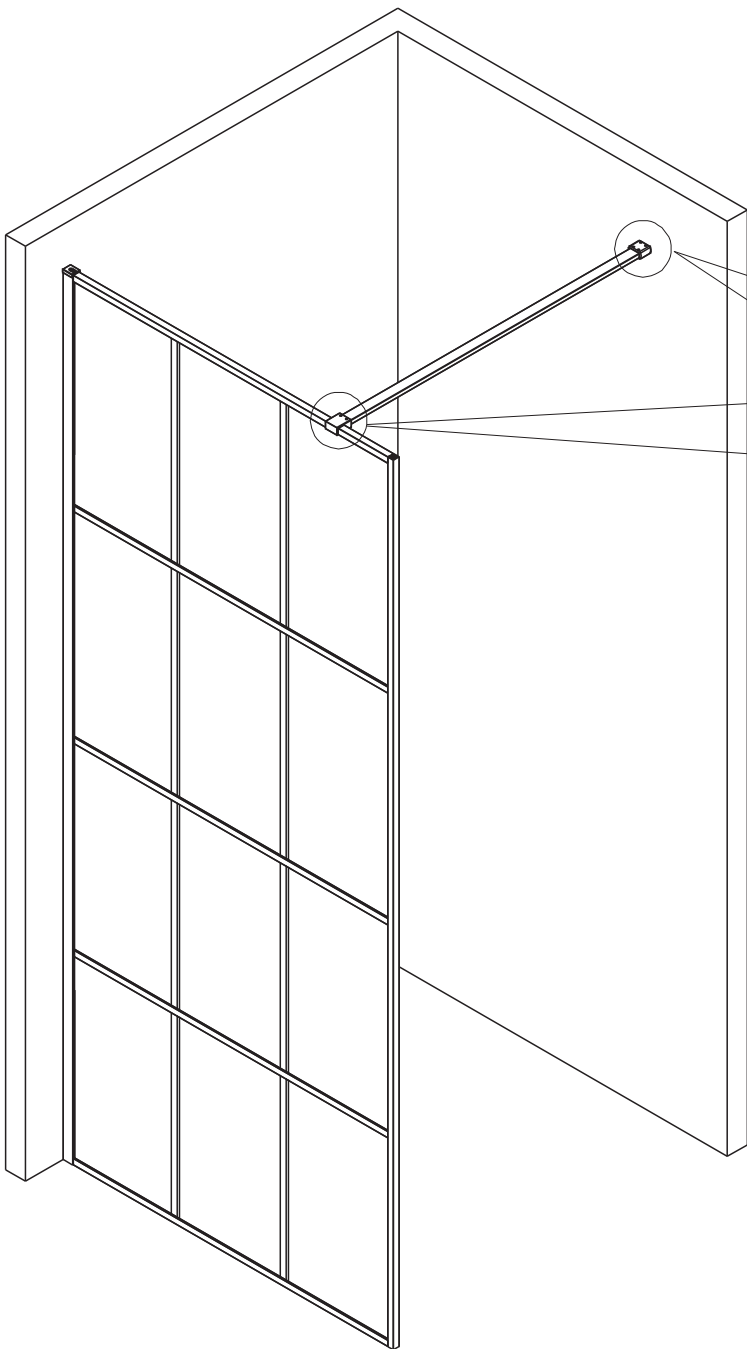

08	09	10	11	12
X 1	X 1	X 1	X 1	X 1