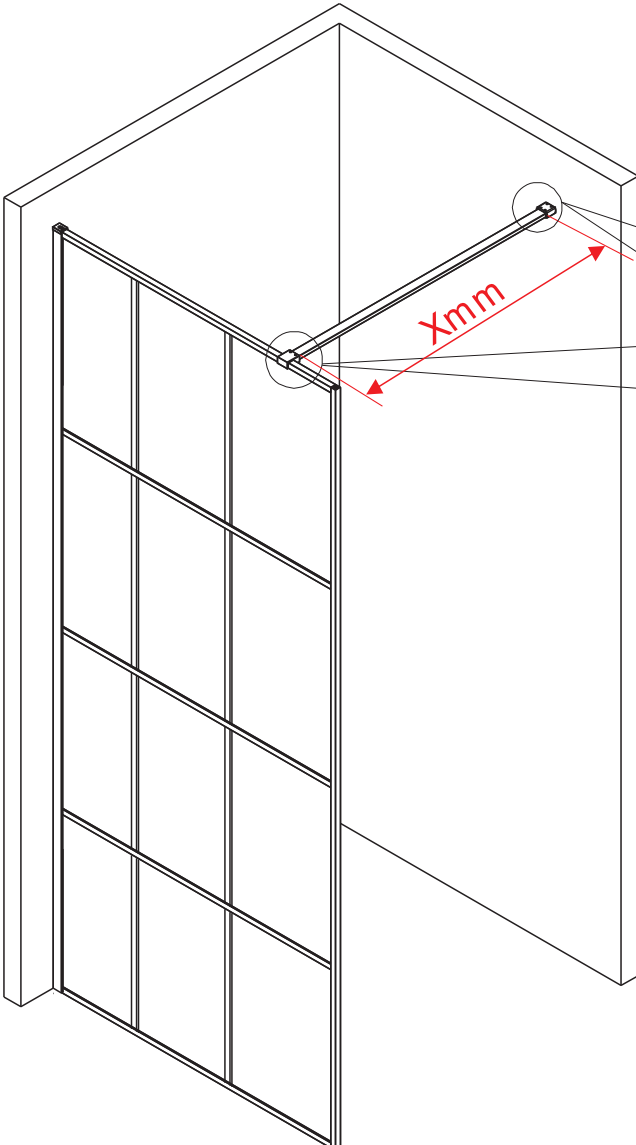

08	09	12
	X 1	X 1	X 1