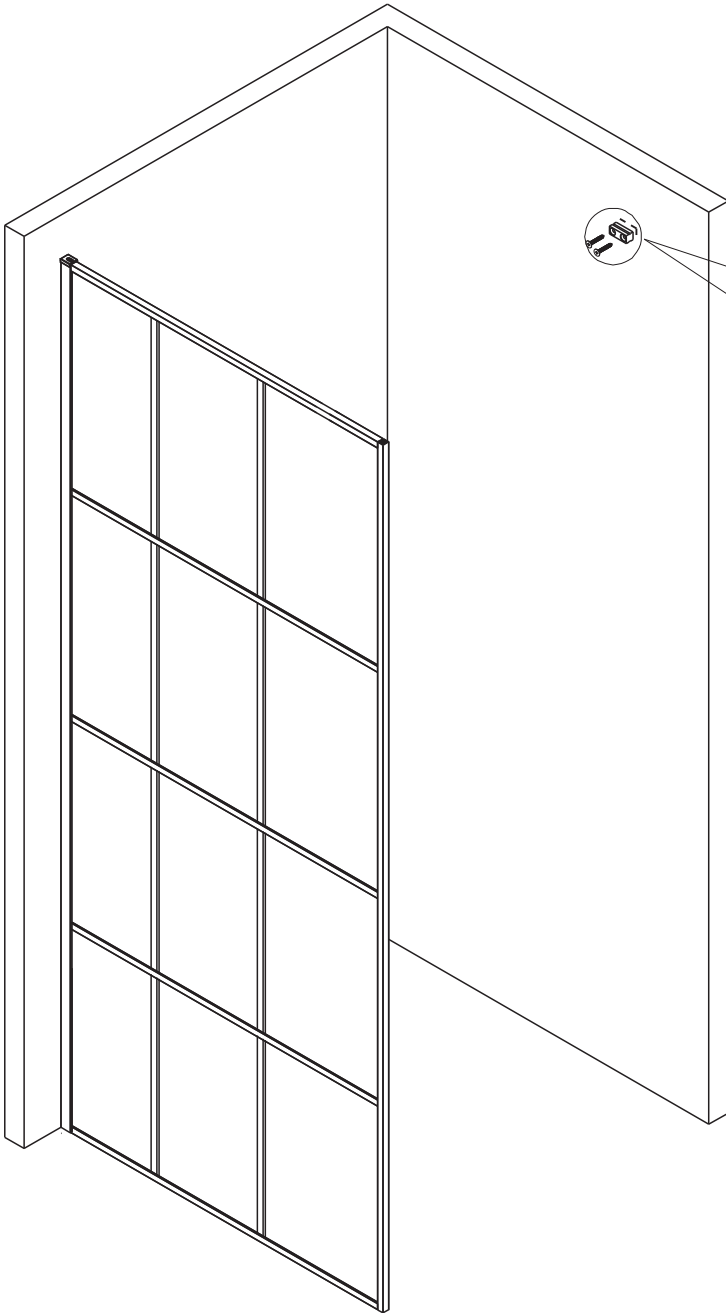

08	07	04
X 1	X 2	X 2