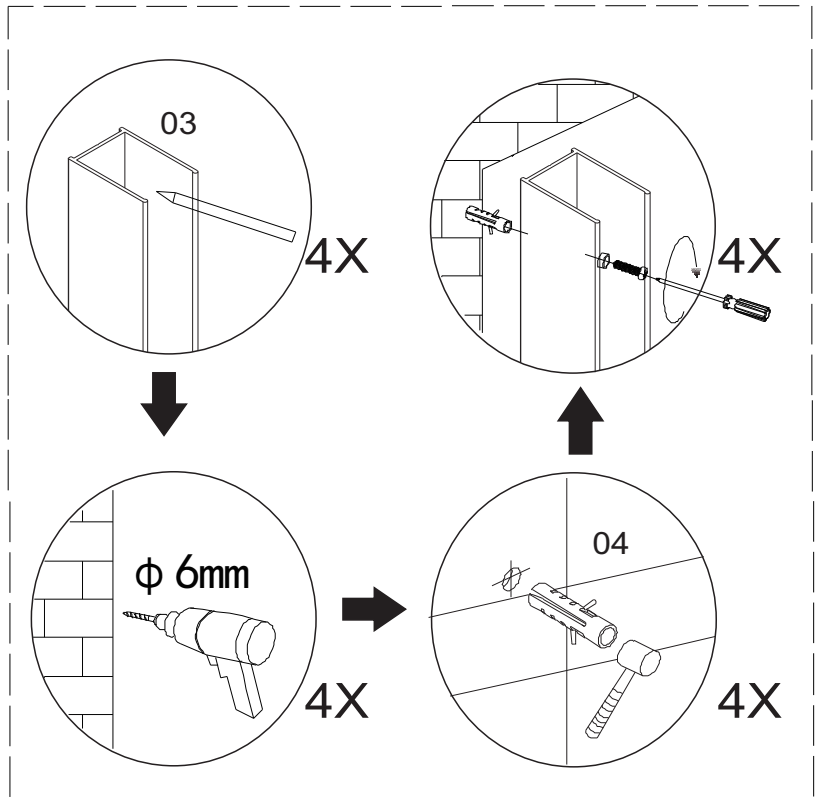

A8 Pattern Wetroom Grid Glass

L

R

Item No.:	Part	Quantity	Decription
01	 ST3.5X19	X 1	Screw for top cover
02		X 1	Top cover Cap
03		X 1	Wall profile
04		X 6	Wall plug
05		X 1	Glass Panel
06		X 4	Screw Hose
07	 ST4.0X30	X 2	Screw for support bar
08		X 1	Wall bracket
09		X 1	Glass Clip
10	 2.5mm	X1	Spanner for bracket
11	 3.0mm	X 1	Spanner for Clip
12		X 1	Support bar
13	 ST4.0X30	X 4	Screw for wall profile
14		X 1	Spanner

Electric drill		tape measure	
drill(ϕ 3.2mm)		rubber hammer	
drill(ϕ 6mm)		knife	
cross tip screw driver		pencil	
spirit level		silicone sealant	

Type	A
	A8PATTERN01
A8PATTERN02	790 ⁰ ₋₁₀
A8PATTERN03	890 ⁰ ₋₁₀
A8PATTERN04	990 ⁰ ₋₁₀
A8PATTERN05	1190 ⁰ ₋₁₀