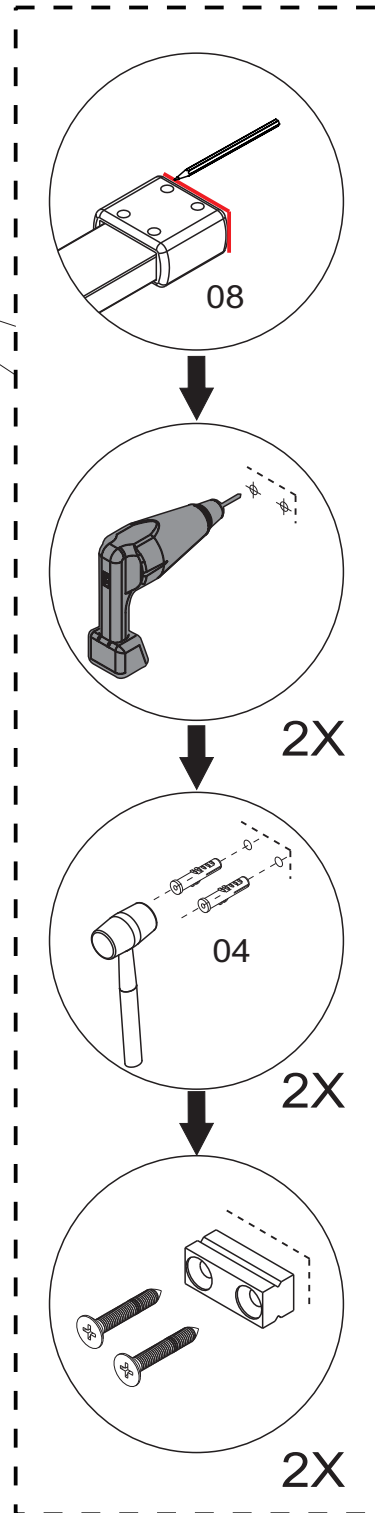

A8 Pattern Wetroom Grid Glass

L

R

Item No.:	Part	Quantity	Decription
01	 ST3.5X19	X 1	Screw for top cover
02		X 1	Top cover Cap
03		X 1	Wall profile
04		X 6	Wall plug
05		X 1	Glass Panel
06		X 4	Screw Hose
07	 ST4.0X30	X 2	Screw for support bar
08		X 1	Wall bracket
09		X 1	Glass Clip
10	 2.5mm	X1	Spanner for bracket
11	 3.0mm	X 1	Spanner for Clip
12		X 1	Support bar
13	 ST4.0X30	X 4	Screw for wall profile
14		X 1	Spanner

Electric drill		tape measure	
drill(ϕ 3.2mm)		rubber hammer	
drill(ϕ 6mm)		knife	
cross tip screw driver		pencil	
spirit level		silicone sealant	

Type	A
	A8PATTERN01
A8PATTERN02	790 ⁰ ₋₁₀
A8PATTERN03	890 ⁰ ₋₁₀
A8PATTERN04	990 ⁰ ₋₁₀
A8PATTERN05	1190 ⁰ ₋₁₀

	08	09	12
			
	X 1	X 1	X 1

- | | | |
|---|---|---|
| 08 | 07 | 04 |
|  |  |  |
| X 1 | X 2 | X 2 |

- | | | | | |
|---|---|---|---|--|
| 08 | 09 | 10 | 11 | 12 |
|  |  |  |  |  |
| X 1 | X 1 | X 1 | X 1 | X 1 |