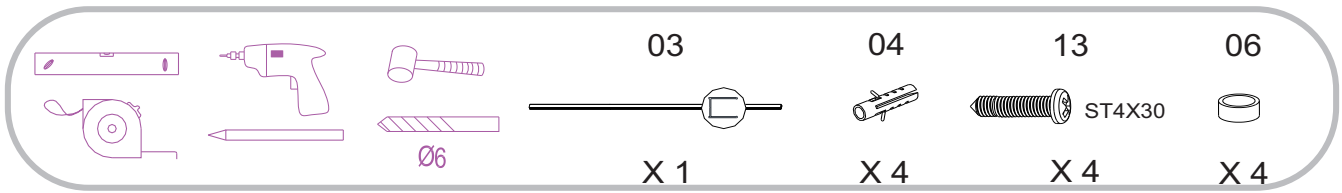

A8 Pattern Wetroom Grid Glass

L

R

Item No.:	Part	Quantity	Decription
01	 ST3.5X19	X 1	Screw for top cover
02		X 1	Top cover Cap
03		X 1	Wall profile
04		X 6	Wall plug
05		X 1	Glass Panel
06		X 4	Screw Hose
07	 ST4.0X30	X 2	Screw for support bar
08		X 1	Wall bracket
09		X 1	Glass Clip
10	 2.5mm	X1	Spanner for bracket
11	 3.0mm	X 1	Spanner for Clip
12		X 1	Support bar
13	 ST4.0X30	X 4	Screw for wall profile
14		X 1	Spanner

Electric drill		tape measure	
drill(ϕ 3.2mm)		rubber hammer	
drill(ϕ 6mm)		knife	
cross tip screw driver		pencil	
spirit level		silicone sealant	

Type	A
	A8PATTERN01
A8PATTERN02	790 ⁰ ₋₁₀
A8PATTERN03	890 ⁰ ₋₁₀
A8PATTERN04	990 ⁰ ₋₁₀
A8PATTERN05	1190 ⁰ ₋₁₀