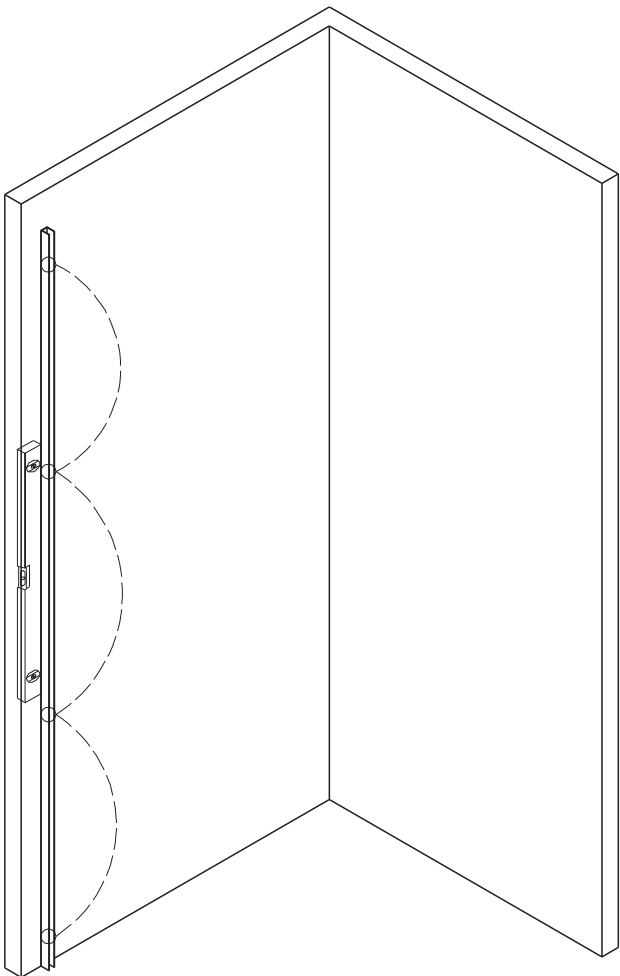

A8 Pattern Wetroom Grid Glass

L

R

Item No.:	Part	Quantity	Decription
01	 ST3.5X19	X 1	Screw for top cover
02		X 1	Top cover Cap
03		X 1	Wall profile
04		X 6	Wall plug
05		X 1	Glass Panel
06		X 4	Screw Hose
07	 ST4.0X30	X 2	Screw for support bar
08		X 1	Wall bracket
09		X 1	Glass Clip
10	 2.5mm	X1	Spanner for bracket
11	 3.0mm	X 1	Spanner for Clip
12		X 1	Support bar
13	 ST4.0X30	X 4	Screw for wall profile
14		X 1	Spanner

Electric drill		tape measure	
drill(ϕ 3.2mm)		rubber hammer	
drill(ϕ 6mm)		knife	
cross tip screw driver		pencil	
spirit level		silicone sealant	

Type	A
	A8PATTERN01
A8PATTERN02	790 ⁰ ₋₁₀
A8PATTERN03	890 ⁰ ₋₁₀
A8PATTERN04	990 ⁰ ₋₁₀
A8PATTERN05	1190 ⁰ ₋₁₀