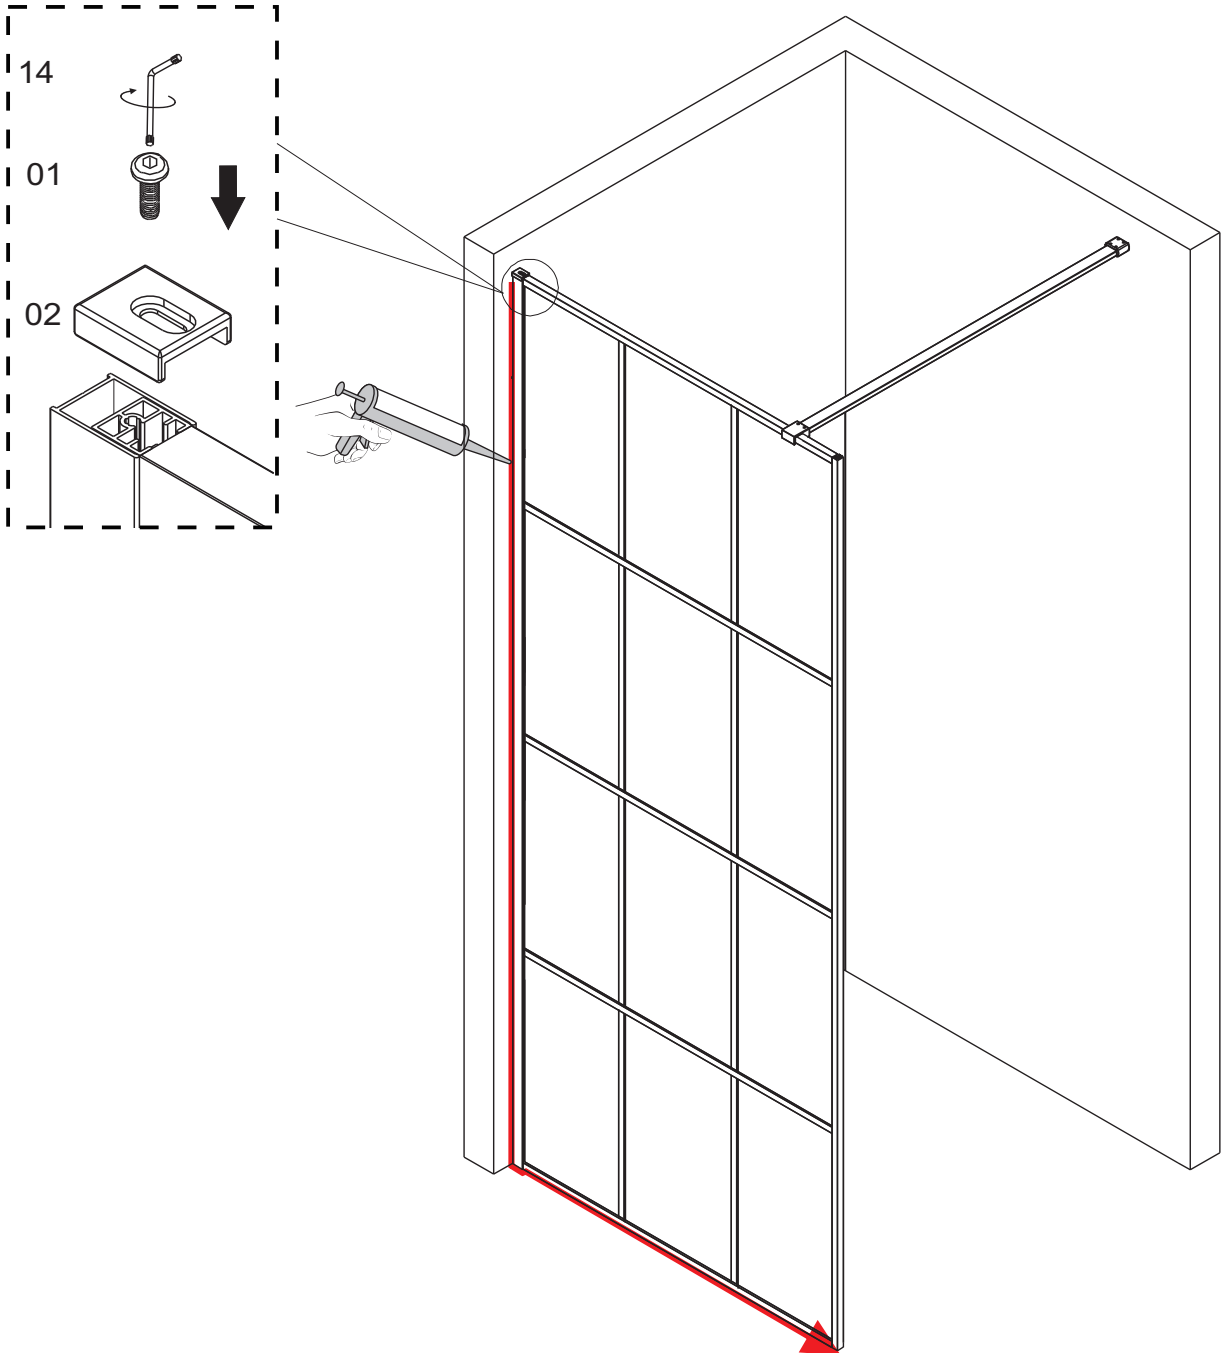

Cleaning guide:

All products should be cleaned using a soft cloth with warm PH neutral soapy water only. The product must then be rinsed with clean water to dilute any soap. Polished and dried using a soft dry cloth after every use.