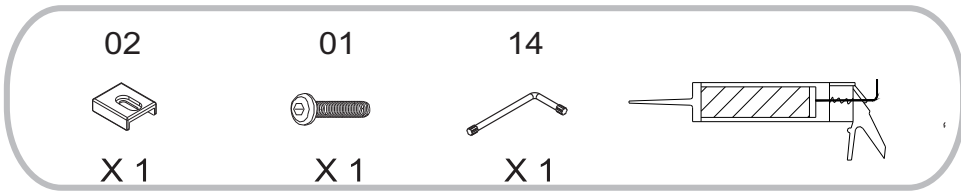

A8 Pattern Wetroom Grid Glass

L

R

Item No.:	Part	Quantity	Decription
01	 ST3.5X19	X 1	Screw for top cover
02		X 1	Top cover Cap
03		X 1	Wall profile
04		X 6	Wall plug
05		X 1	Glass Panel
06		X 4	Screw Hose
07	 ST4.0X30	X 2	Screw for support bar
08		X 1	Wall bracket
09		X 1	Glass Clip
10	 2.5mm	X1	Spanner for bracket
11	 3.0mm	X 1	Spanner for Clip
12		X 1	Support bar
13	 ST4.0X30	X 4	Screw for wall profile
14		X 1	Spanner

Electric drill		tape measure	
drill(ϕ 3.2mm)		rubber hammer	
drill(ϕ 6mm)		knife	
cross tip screw driver		pencil	
spirit level		silicone sealant	

Type	A
	A8PATTERN01
A8PATTERN02	790 ⁰ ₋₁₀
A8PATTERN03	890 ⁰ ₋₁₀
A8PATTERN04	990 ⁰ ₋₁₀
A8PATTERN05	1190 ⁰ ₋₁₀

	08	09	12
			
	X 1	X 1	X 1

- | | | |
|---|---|---|
| 08 | 07 | 04 |
|  |  |  |
| X 1 | X 2 | X 2 |

- | | | | | |
|---|---|---|---|--|
| 08 | 09 | 10 | 11 | 12 |
|  |  |  |  |  |
| X 1 | X 1 | X 1 | X 1 | X 1 |