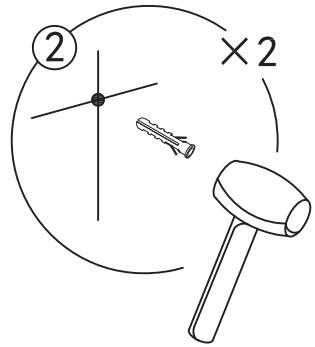

x=1220mm

y=465mm

z=800mm

Gap Adjustment

1

Please note - wall fixings are not supplied
These can be purchased from a local DIY store

Cleaning

- Clean with a soft cloth & warm soapy water only
- Do not use abrasive cleaning agents
- Dry unit with a cloth after use