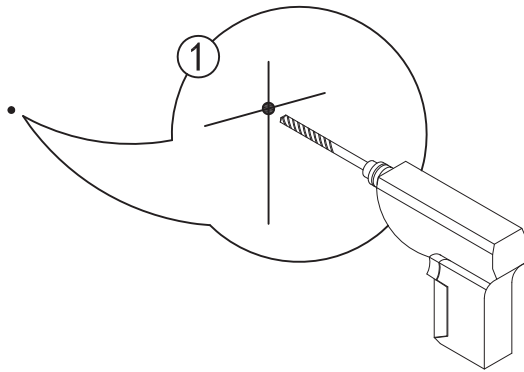

x=1220mm

y=465mm

z=800mm

Gap Adjustment

1

Please note - wall fixings are not supplied
These can be purchased from a local DIY store

Cleaning

- Clean with a soft cloth & warm soapy water only
- Do not use abrasive cleaning agents
- Dry unit with a cloth after use