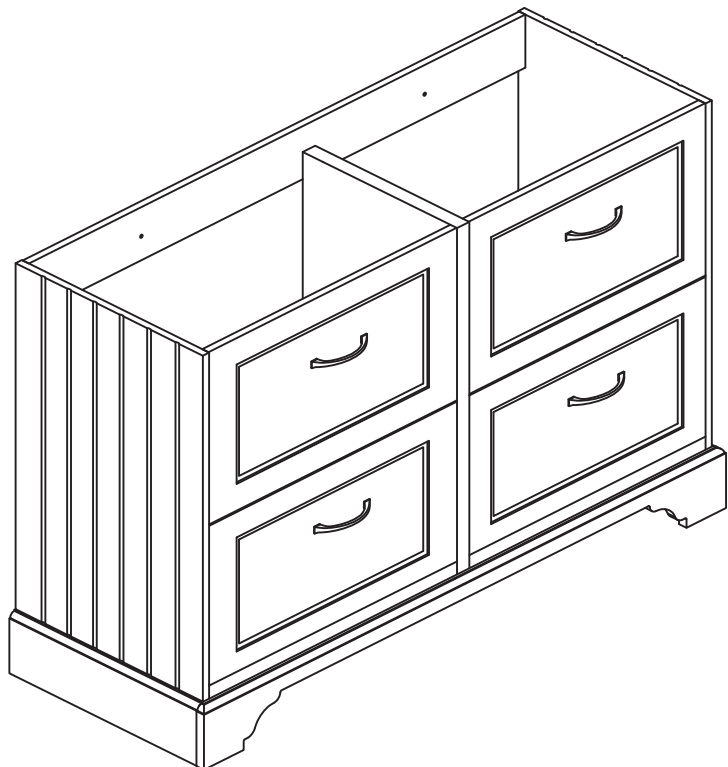

x=1220mm

y=465mm

z=800mm

Gap Adjustment

1

Please note - wall fixings are not supplied
These can be purchased from a local DIY store

Cleaning

- Clean with a soft cloth & warm soapy water only
- Do not use abrasive cleaning agents
- Dry unit with a cloth after use