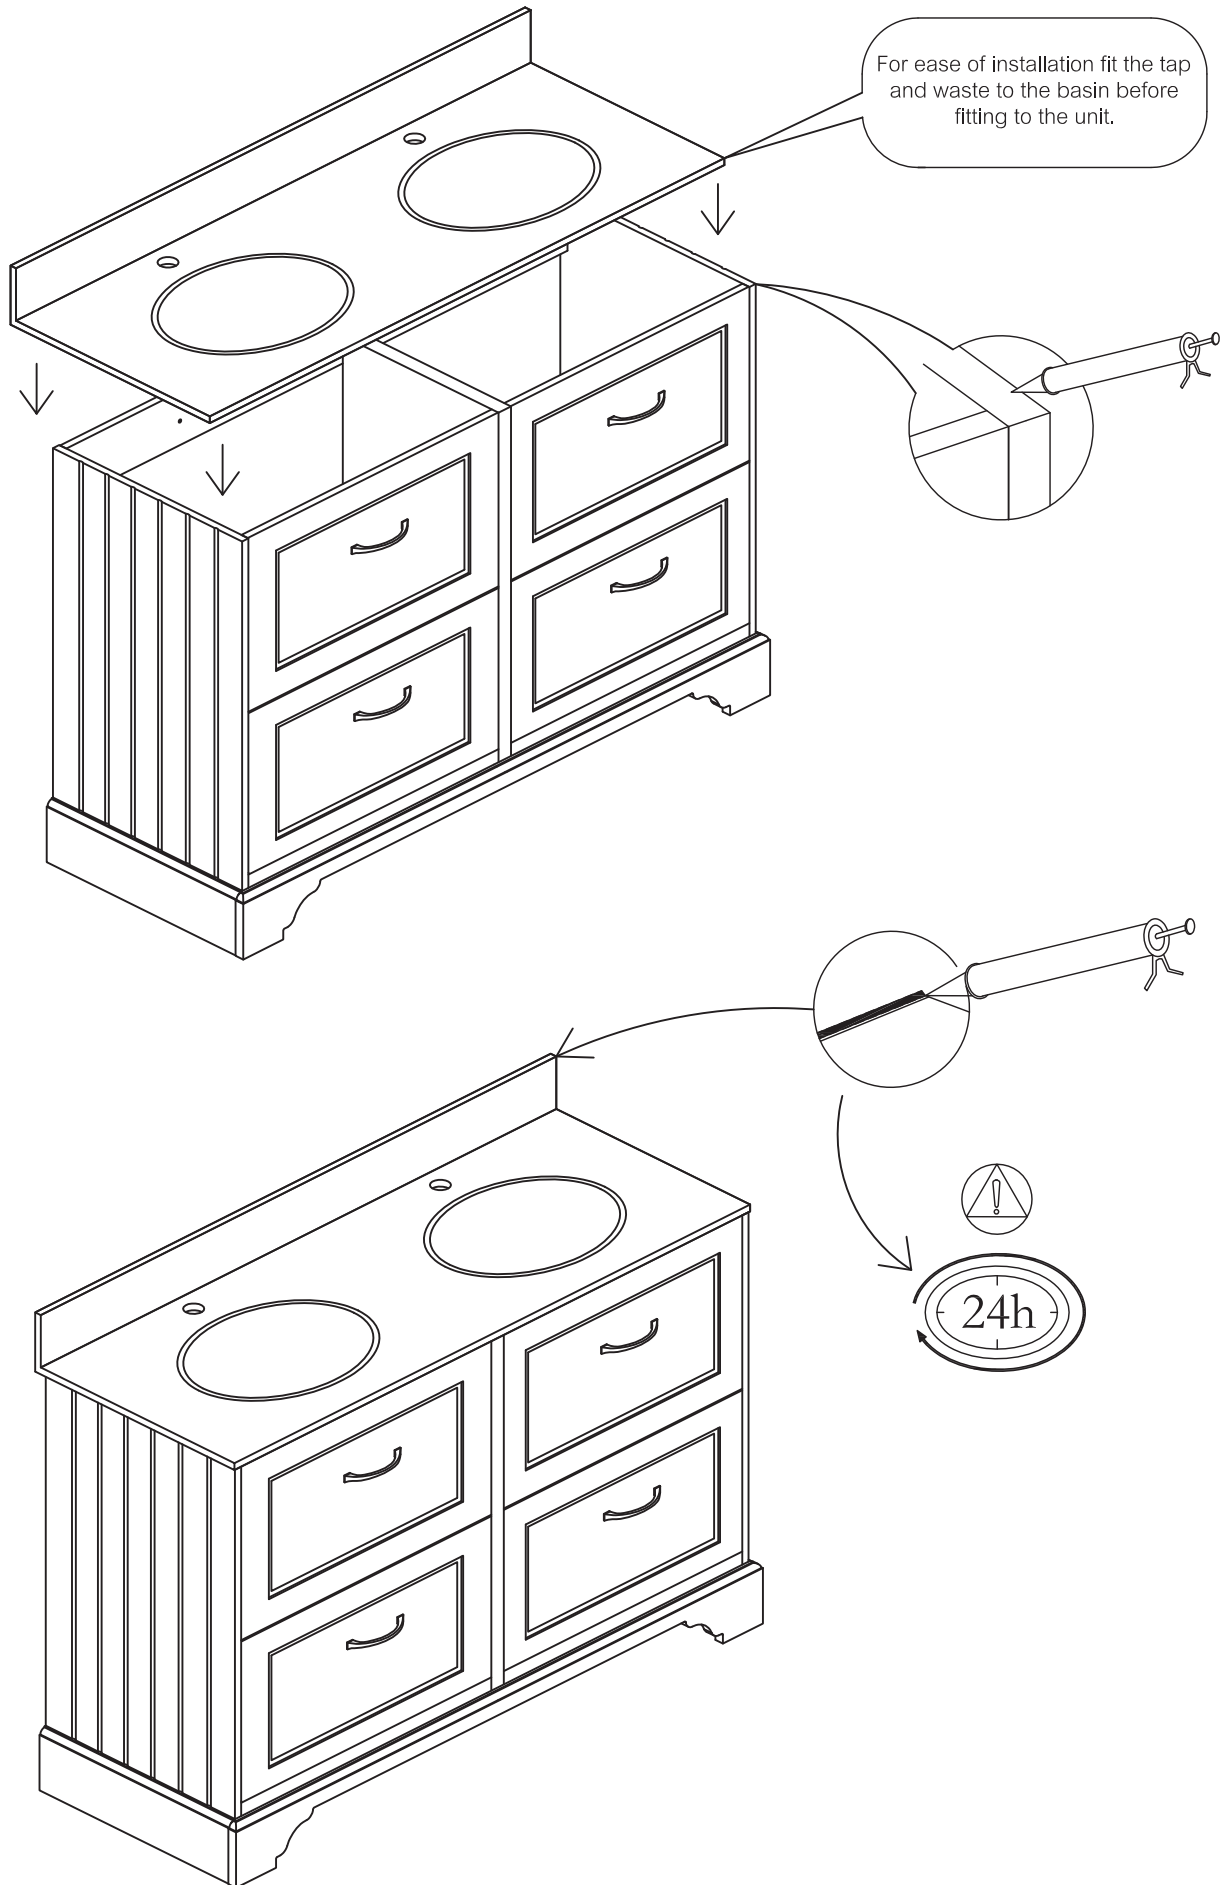

x=1220mm

y=465mm

z=800mm

Gap Adjustment

1

Please note - wall fixings are not supplied
These can be purchased from a local DIY store

Cleaning

- Clean with a soft cloth & warm soapy water only
- Do not use abrasive cleaning agents
- Dry unit with a cloth after use