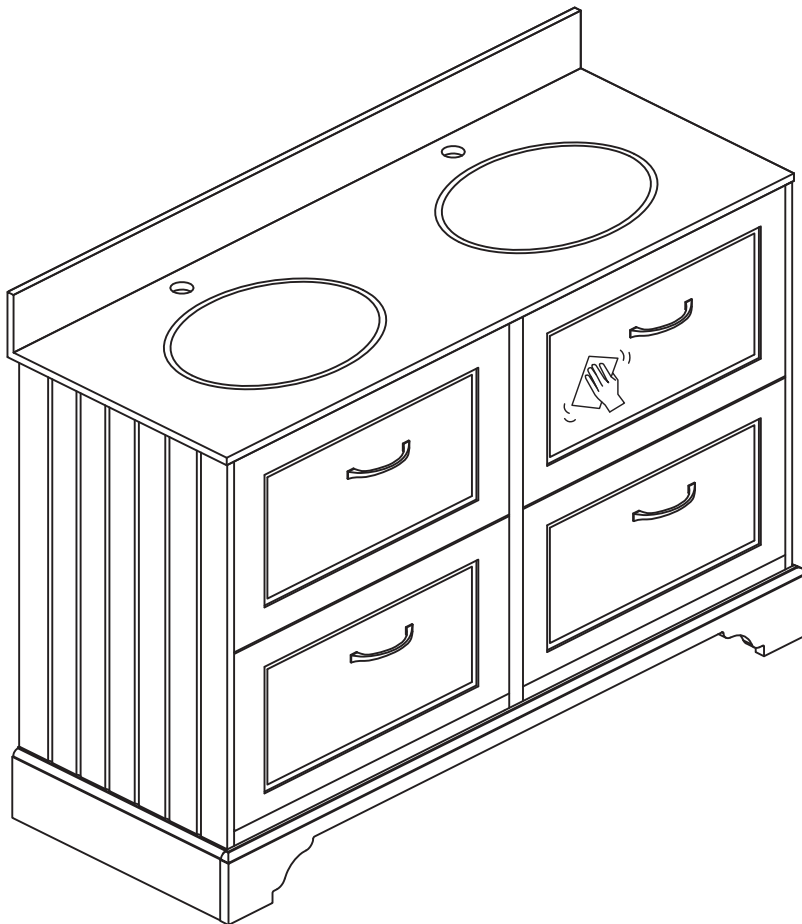

x=1220mm

y=465mm

z=800mm

Gap Adjustment

1

Please note - wall fixings are not supplied
These can be purchased from a local DIY store

Cleaning

- Clean with a soft cloth & warm soapy water only
- Do not use abrasive cleaning agents
- Dry unit with a cloth after use