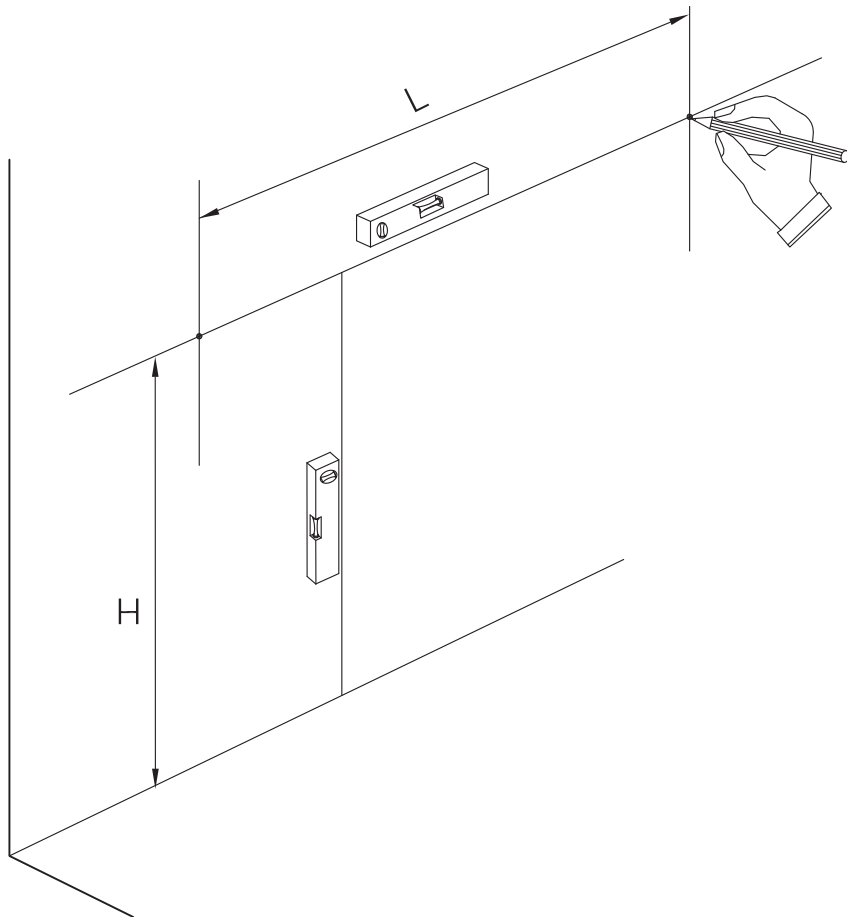

x=1220mm

y=465mm

z=800mm

Gap Adjustment

1

Please note - wall fixings are not supplied
These can be purchased from a local DIY store

Cleaning

- Clean with a soft cloth & warm soapy water only
- Do not use abrasive cleaning agents
- Dry unit with a cloth after use