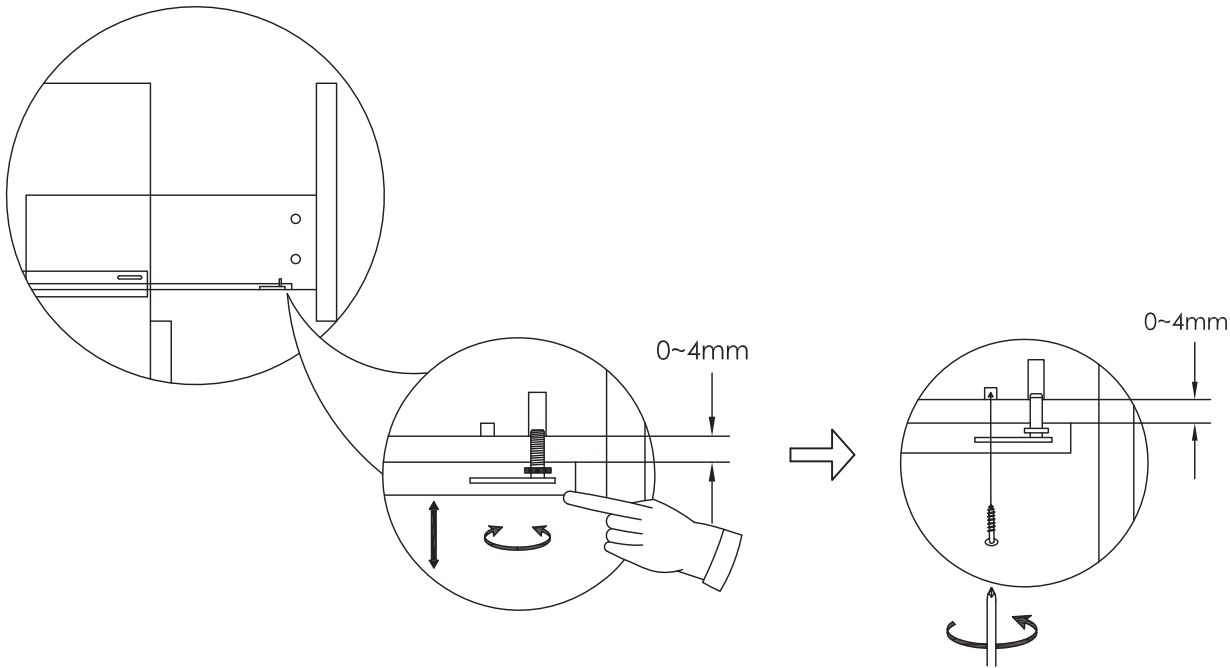

Important information

- Please read these instructions thoroughly and retain for future reference
- Please check for pipes and cables before drilling the wall

Tools required(Tools not provided)

Important information Please read carefully.Keep this information for further reference.
Serious or fatal crushing injuries can occur if furniture is not secured correctly.To prevent furniture from tipping over it must be permanently fixed to the wall.
Fittings for the wall are not included since different wall materials require different types of fittings .
Use fittings suitable for the walls in your home.For advice on suitable fittings,contact your local dealer.

x=1220mm

y=465mm

z=800mm

Gap Adjustment

1

Please note - wall fixings are not supplied
These can be purchased from a local DIY store

Cleaning

- Clean with a soft cloth & warm soapy water only
- Do not use abrasive cleaning agents
- Dry unit with a cloth after use