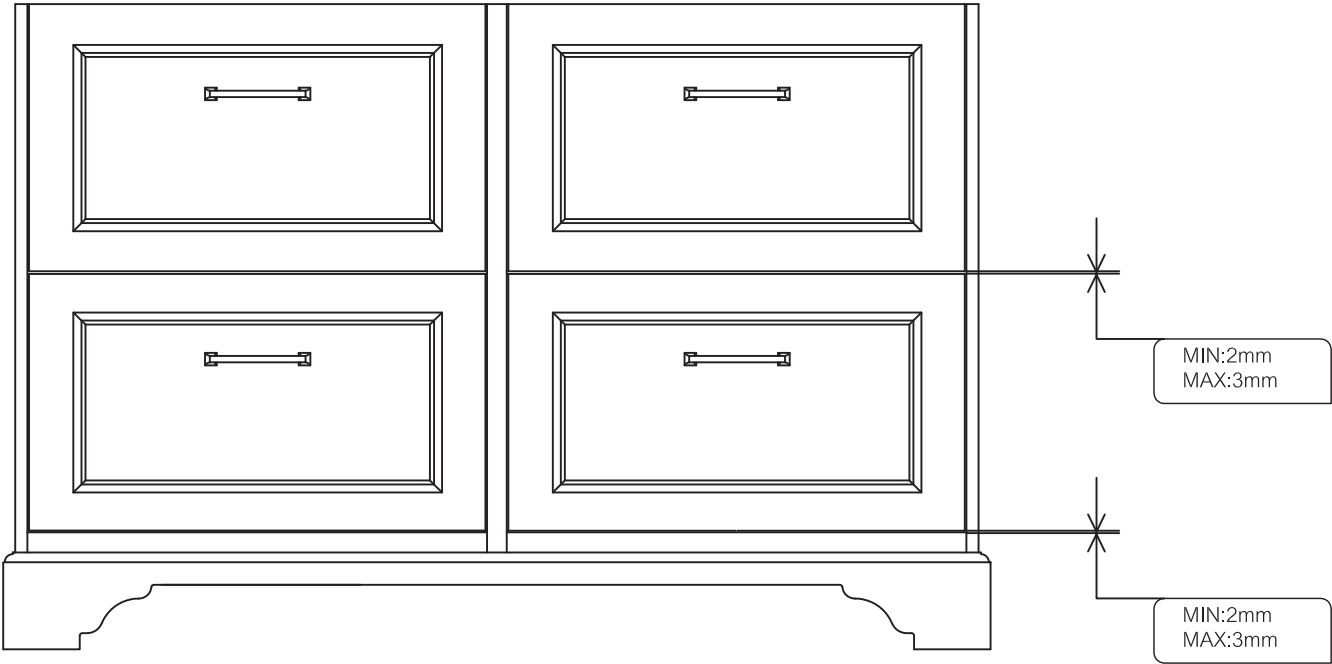

x=1220mm

y=465mm

z=800mm

Gap Adjustment

1

Please note - wall fixings are not supplied
These can be purchased from a local DIY store

Cleaning

- Clean with a soft cloth & warm soapy water only
- Do not use abrasive cleaning agents
- Dry unit with a cloth after use