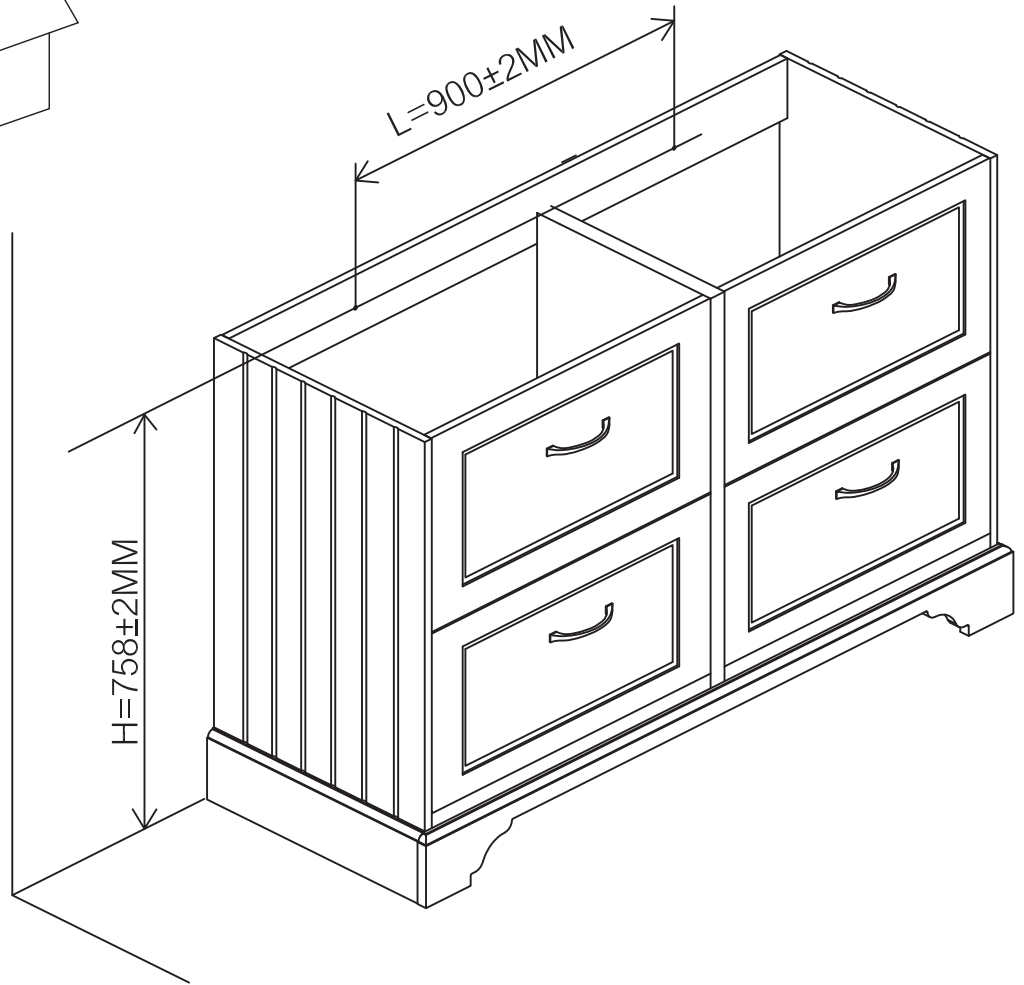

x=1220mm

y=465mm

z=800mm

Gap Adjustment

1

Please note - wall fixings are not supplied
These can be purchased from a local DIY store

Cleaning

- Clean with a soft cloth & warm soapy water only
- Do not use abrasive cleaning agents
- Dry unit with a cloth after use