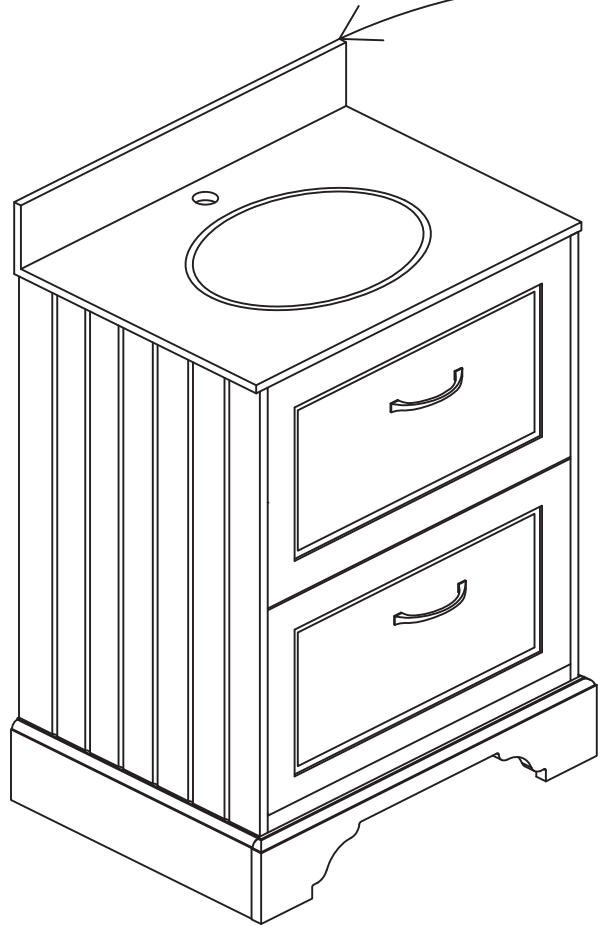

x= 630mm

y= 465mm

z=800mm

## Gap Adjustment

1

Please note - wall fixings are not supplied  
These can be purchased from a local DIY store

3

For ease of installation fit the tap and waste to the basin before fitting to the unit.