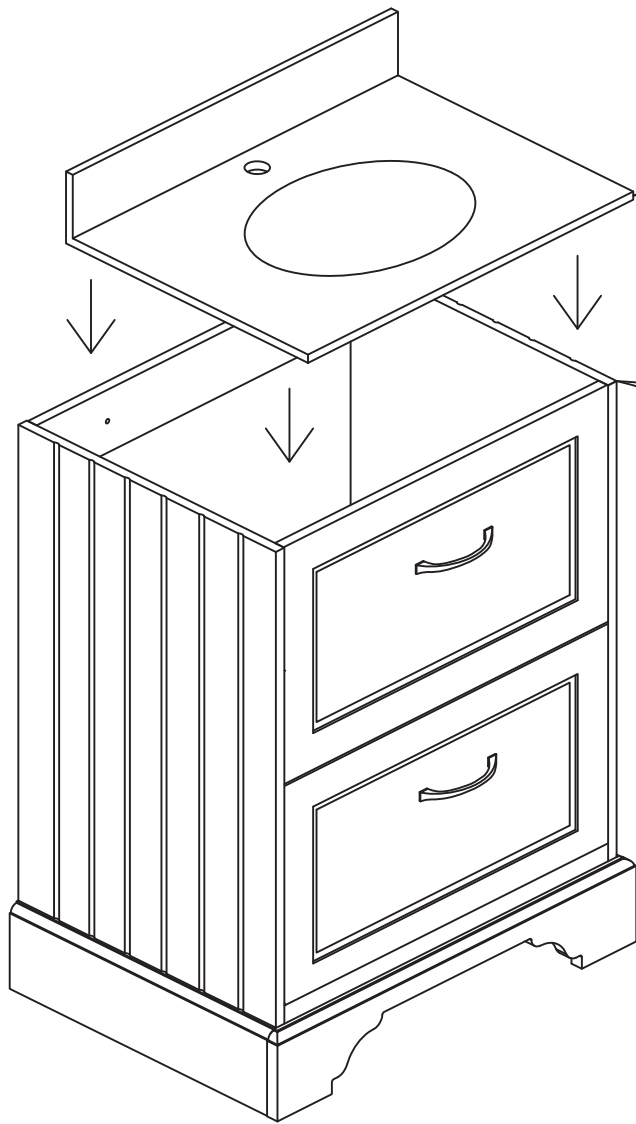

x= 630mm

y= 465mm

z=800mm

## Gap Adjustment

1

Please note - wall fixings are not supplied  
These can be purchased from a local DIY store

3

For ease of installation fit the tap and waste to the basin before fitting to the unit.