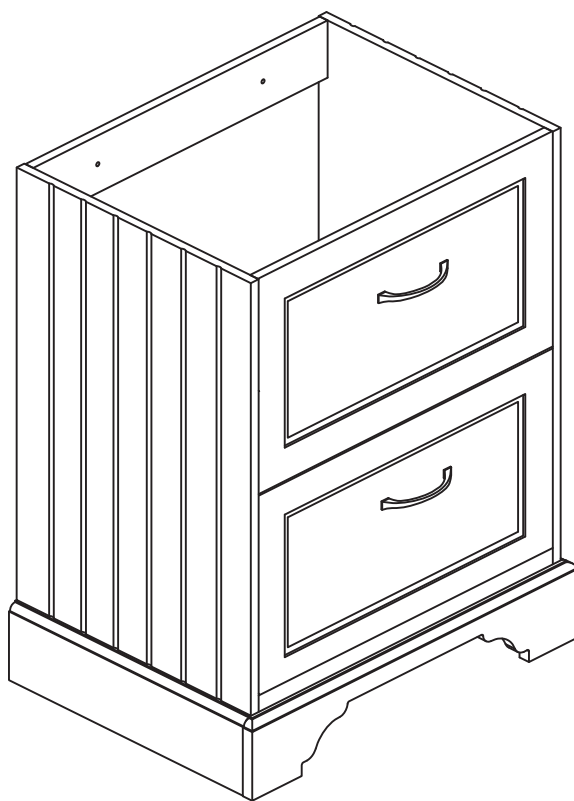

## Ashbourne 600mm Freestanding Vanity Unit BeBa\_27501/BeBa\_27511/BeBa\_27514

All furniture must be installed in a room with good ventilation and must be wiped dry after every use to prolong the life of the product.