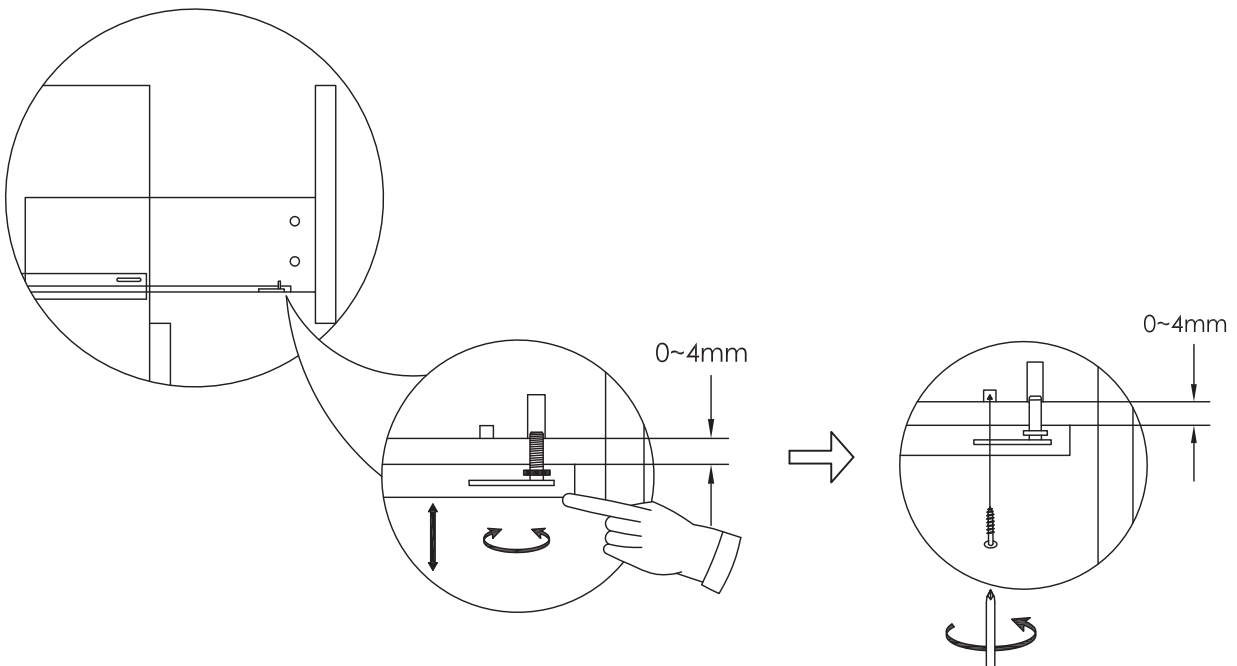

x= 630mm

y= 465mm

z=800mm

## Gap Adjustment

1

Please note - wall fixings are not supplied  
These can be purchased from a local DIY store

3

For ease of installation fit the tap and waste to the basin before fitting to the unit.