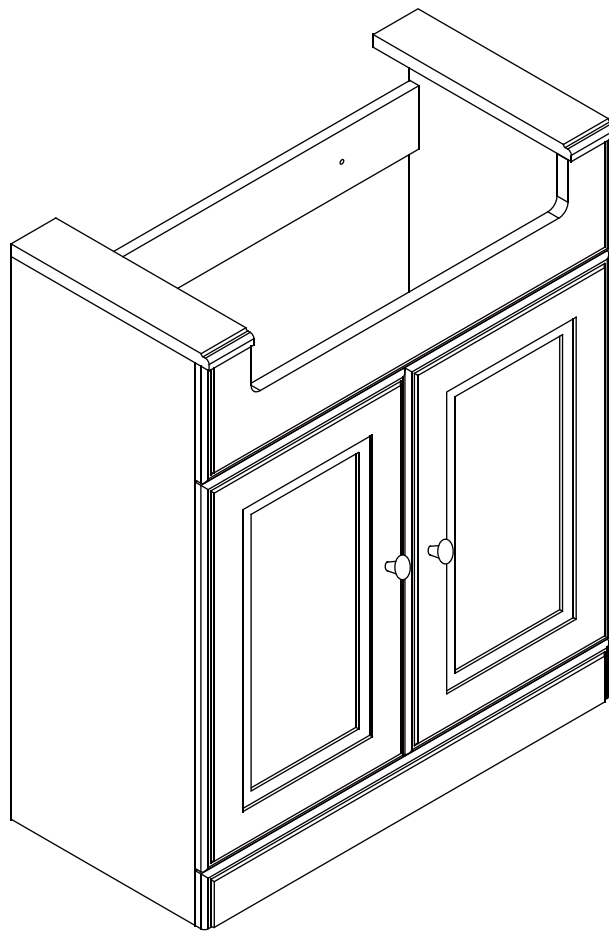

## Westbury 667mm Vanity Unit BeBa\_27032

- **Multi-person assembly**
- **We always recommend using professional tradespeople to install your product**