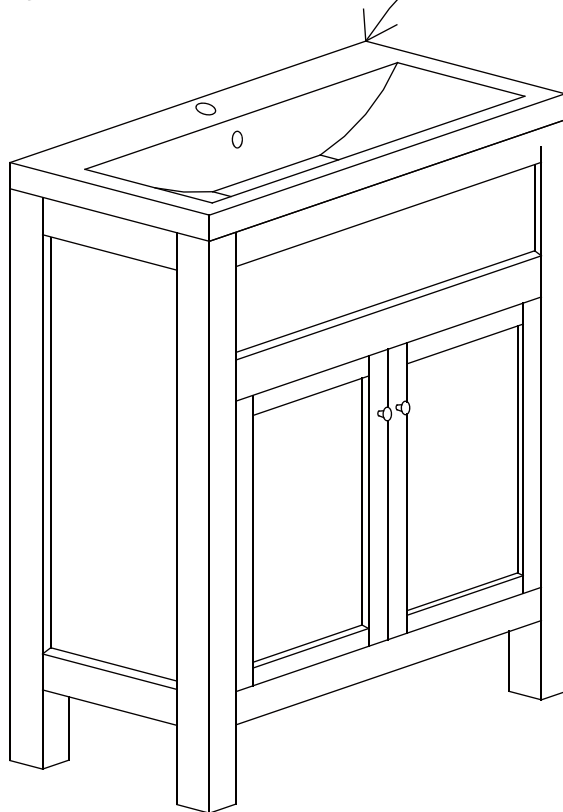

03

For ease of installation fit the tap and waste to the basin before fitting to the unit.