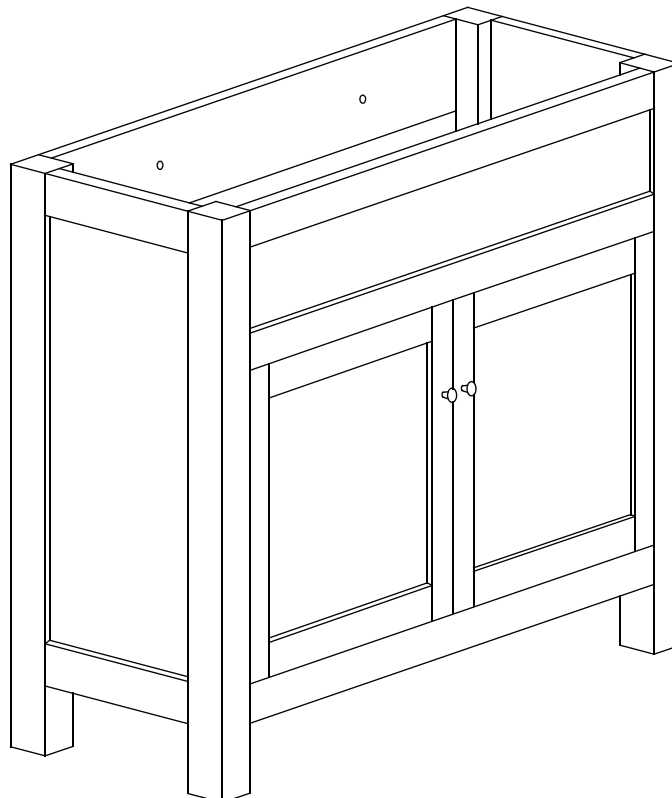

x=794mm

y=385mm

z=800mm

Installation

Gap Adjustment

01

02

Please note - wall fixings are not supplied
These can be purchased from a local DIY store