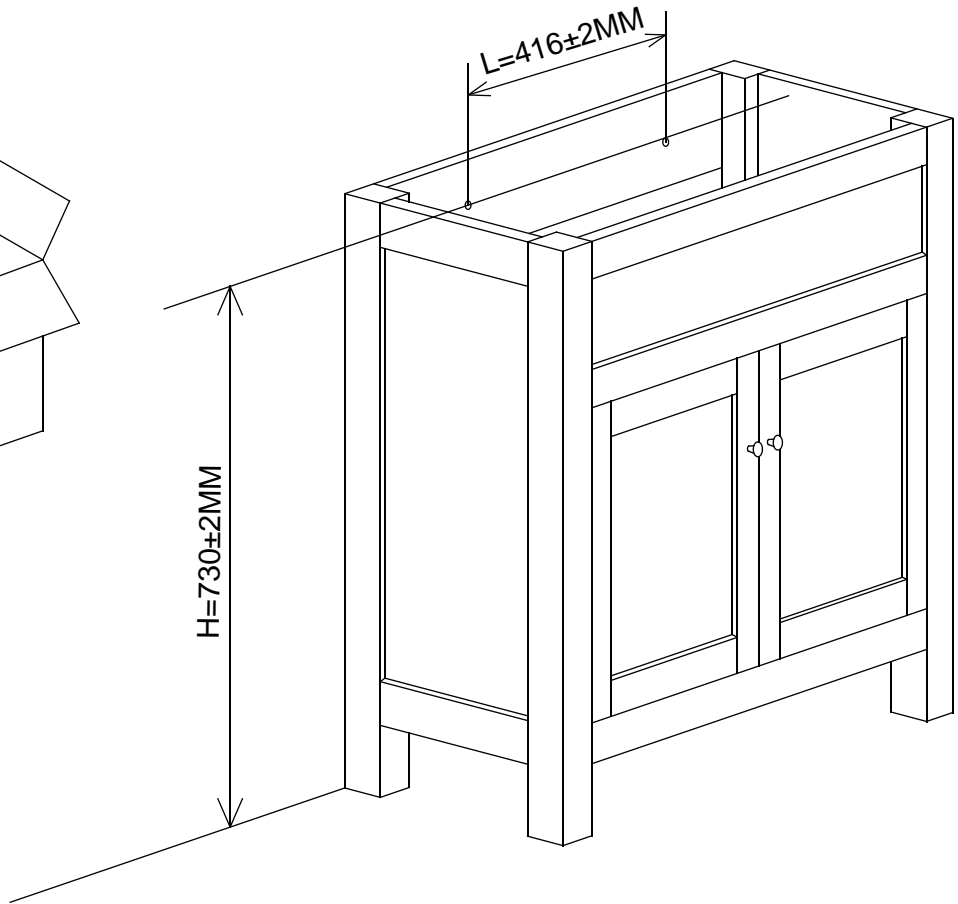

x=794mm

y=385mm

z=800mm

Installation

Gap Adjustment

01

02

Please note - wall fixings are not supplied
These can be purchased from a local DIY store