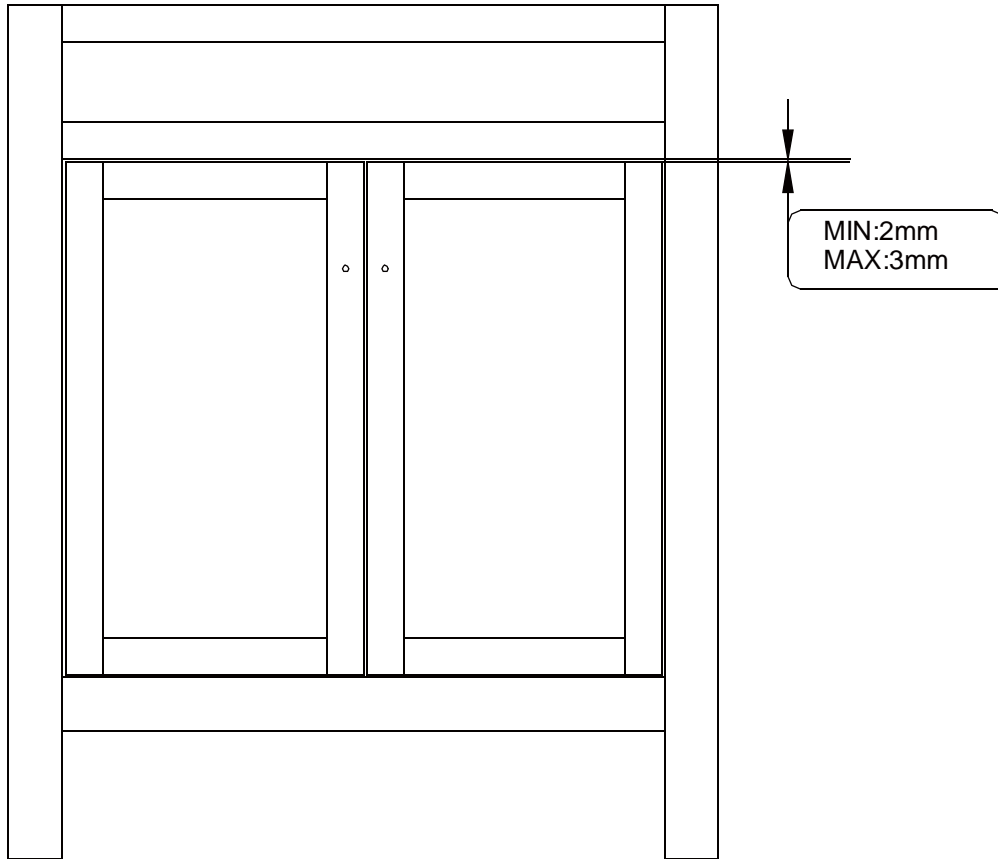

x=794mm

y=385mm

z=800mm

Installation

Gap Adjustment

01

02

Please note - wall fixings are not supplied
These can be purchased from a local DIY store