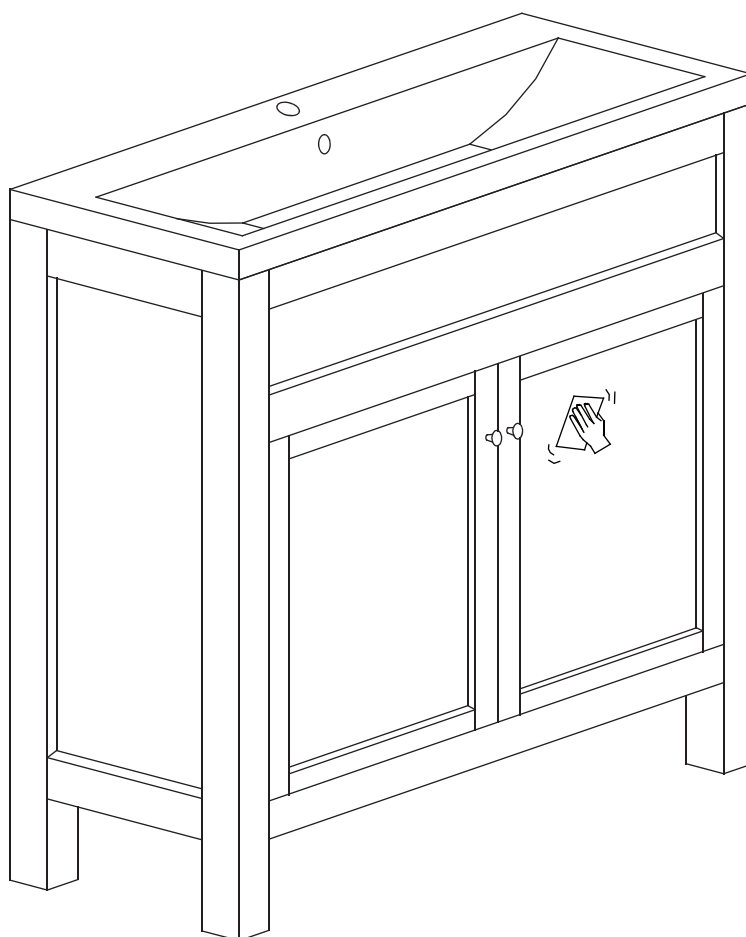

Cleaning

- -Clean with a soft cloth & warm soapy water only
- -Do not use abrasive cleaning agents
- -Dry unit with a cloth after use

For more information

- visit betterbathrooms.com
- email customerservices@buyitdirect.co.uk
- call 03303903062
- write to Trident Business Park, Neptune Way, Huddersfield, HD2 1UA

**better
bathrooms**

Part of the BuyItDirect Group