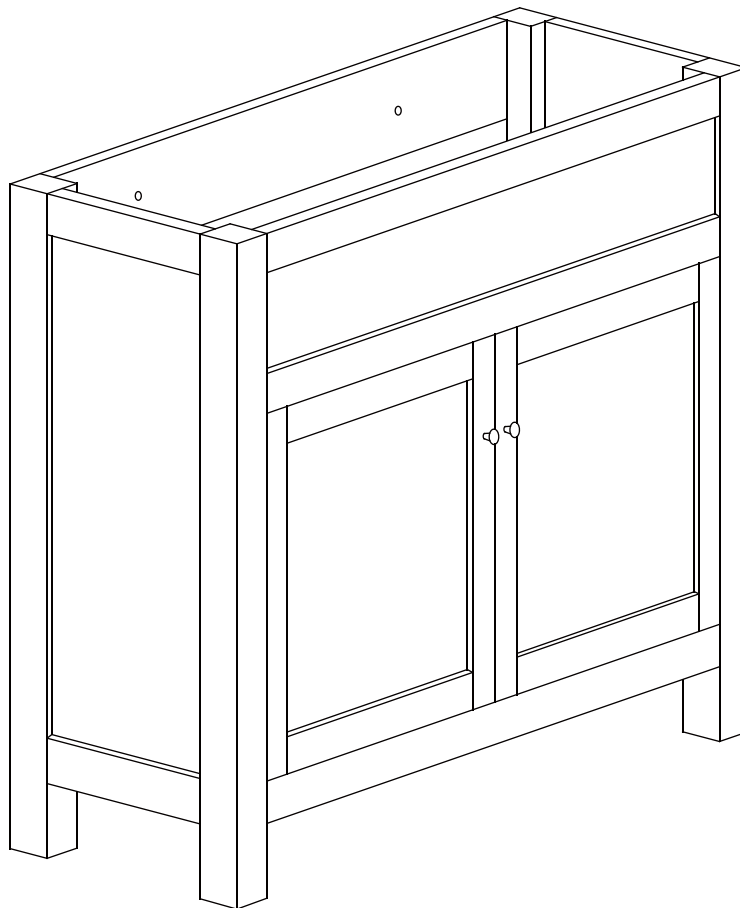

USER MANUAL

Thank you for choosing Better Bathrooms.
Please read this manual before installing your product
and keep for future reference.

better 
bathrooms

Avebury 800mm Vanity Unit

BeBa_27036/BeBa_27037/BeBa_27038