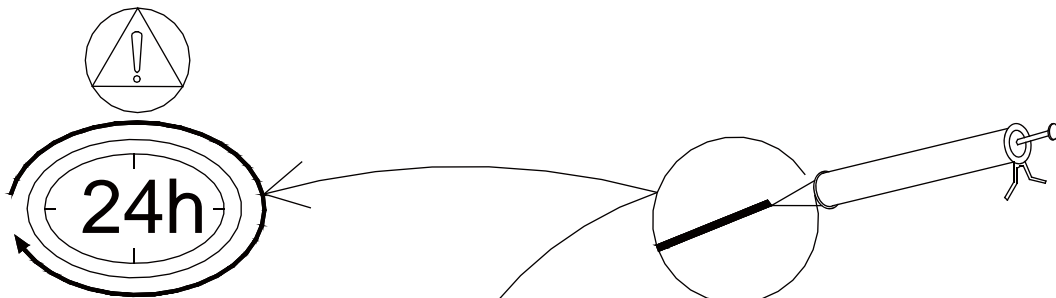

03

For ease of installation fit the tap and waste to the basin before fitting to the unit.