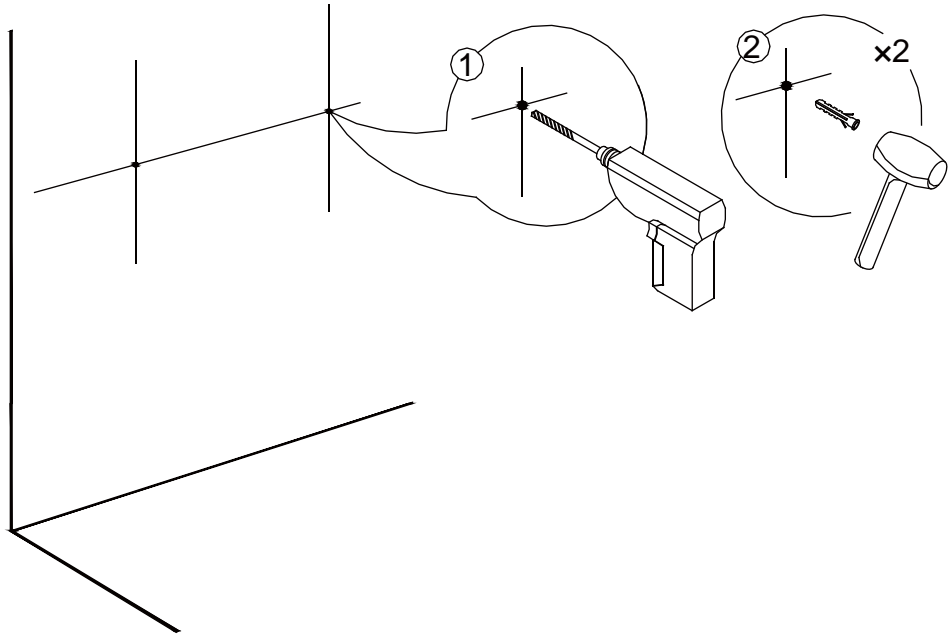

x=794mm

y=385mm

z=800mm

Installation

Gap Adjustment

01

02

Please note - wall fixings are not supplied
These can be purchased from a local DIY store