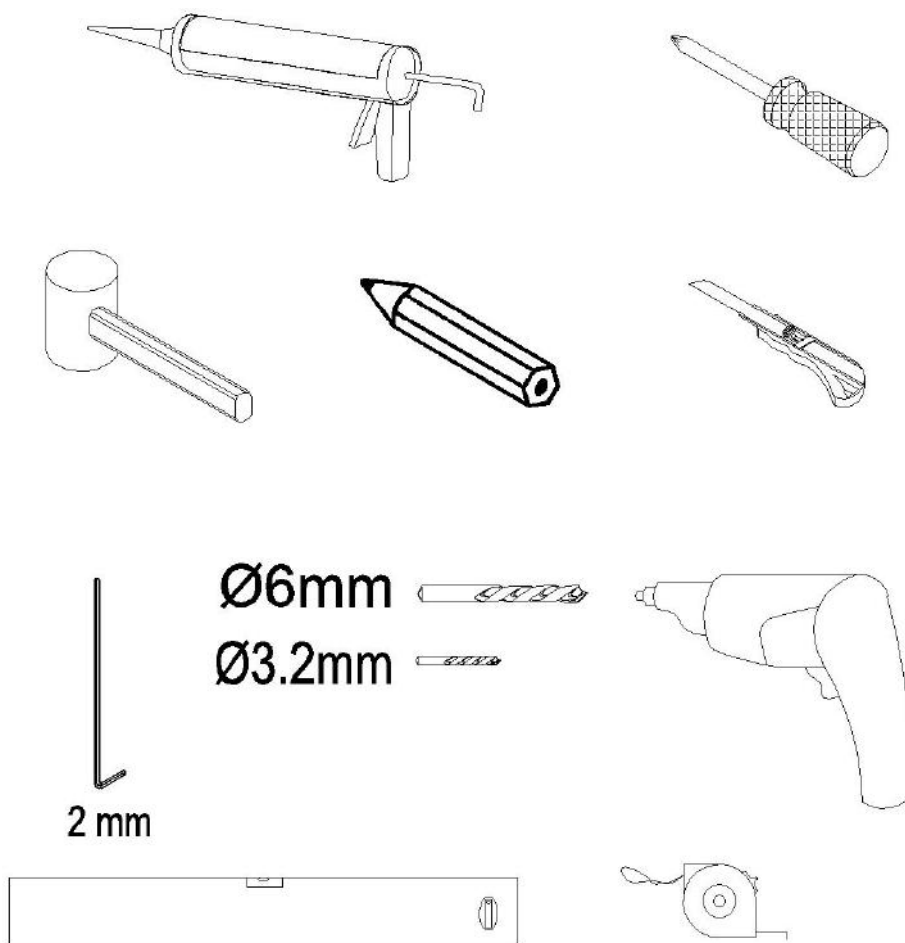

(Tools not provided)

Installation

1

	L	W
800*800	770-790	770-790
900*900	870-890	870-890