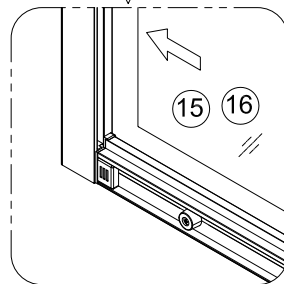

Tools required (Tools not provided)

Installation Instructions

1.

	L	W
760x900	730-750	870-890
800x1000	770-790	970-990
800x1200	770-790	1170-1190

1-1	⓪3 x2	
1-2	Ø6x40mm	
1-3	⓪5 x6	
1-4		

2.

open

close

3.

open

close

4.

5.

Step A: Locate the rollers into the top and bottom rails.

6.

Step B: Please adjust the top roller up and down with the screw shown below using a screwdriver