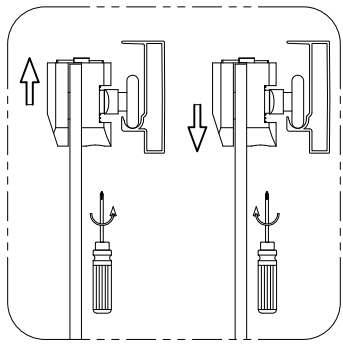

Tools required (Tools not provided)

Installation Instructions

1.

	L	W
760x900	730-750	870-890
800x1000	770-790	970-990
800x1200	770-790	1170-1190

1-1	⓪3 x2	
1-2	Ø6x40mm	
1-3	⓪5 x6	
1-4		

2.

open

close

3.

open

close

4.

5.

Step A: Locate the rollers into the top and bottom rails.

6.

Step B: Please adjust the top roller up and down with the screw shown below using a screwdriver