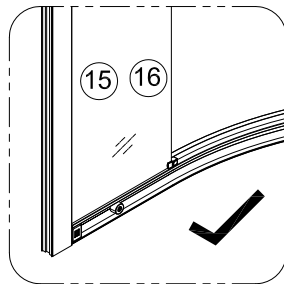

Tools required (Tools not provided)

Installation Instructions

1.

	L	W
760x900	730-750	870-890
800x1000	770-790	970-990
800x1200	770-790	1170-1190

1-1	⓪3 x2	
1-2	Ø6x40mm	
1-3	⓪5 x6	
1-4		

2.

open

close

3.

open

close

4.

5.

Step A: Locate the rollers into the top and bottom rails.

6.

Step B: Please adjust the top roller up and down with the screw shown below using a screwdriver