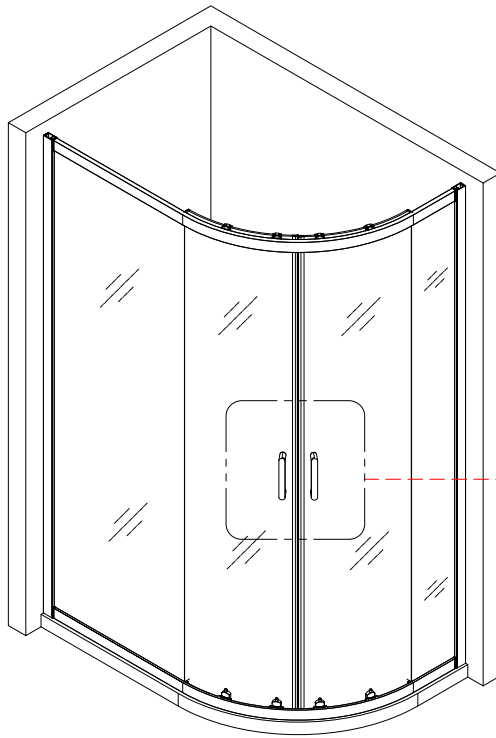

8.

Care Instructions:
Do not use your shower enclosure within 24 hours of assembly. Do not use caustic cleaning products or abrasive material when cleaning your shower enclosure .