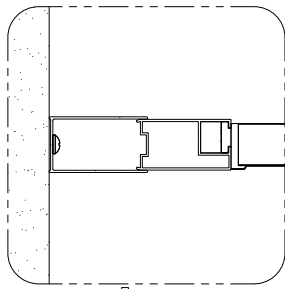

Tools required (Tools not provided)

Installation Instructions

1.

	L	W
760x900	730-750	870-890
800x1000	770-790	970-990
800x1200	770-790	1170-1190

1-1	⓪3 x2	
1-2	Ø6x40mm	
1-3	⓪5 x6	
1-4		

2.

open

close

3.

open

close

4.

5.

Step A: Locate the rollers into the top and bottom rails.

6.

Step B: Please adjust the top roller up and down with the screw shown below using a screwdriver