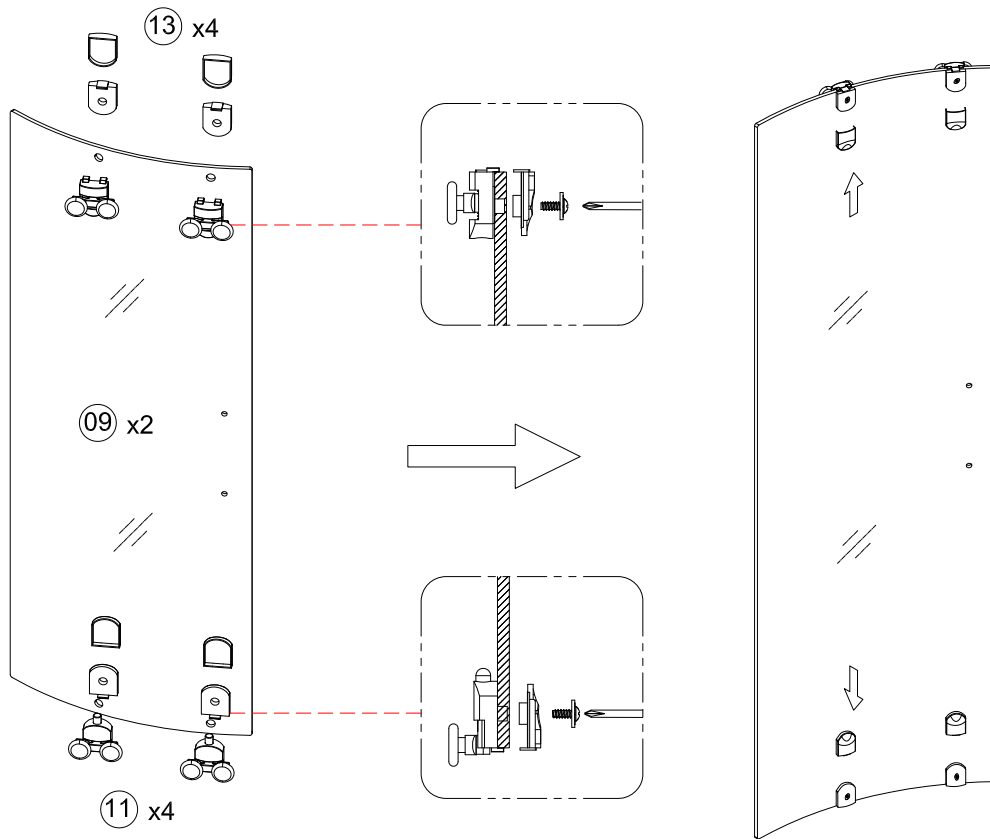

Tools required (Tools not provided)

Installation Instructions

1.

	L	W
760x900	730-750	870-890
800x1000	770-790	970-990
800x1200	770-790	1170-1190

1-1	⓪3 x2	
1-2	Ø6x40mm	
1-3	⓪5 x6	
1-4		

2.

open

close

3.

open

close

4.

5.

Step A: Locate the rollers into the top and bottom rails.

6.

Step B: Please adjust the top roller up and down with the screw shown below using a screwdriver