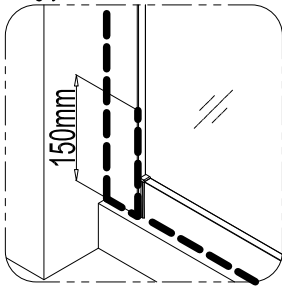

Care Instructions:
Do not use your shower enclosure within 24 hours of assembly. Do not use caustic cleaning products or abrasive material when cleaning your shower enclosure .