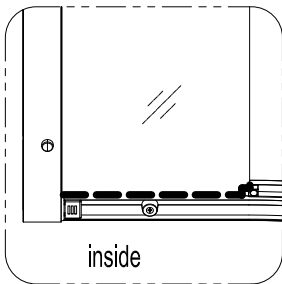

Care Instructions:
Do not use your shower enclosure within 24 hours of assembly. Do not use caustic cleaning products or abrasive material when cleaning your shower enclosure .