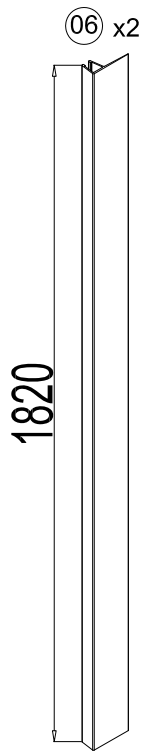

USER MANUAL

Thank you for choosing Better Bathrooms.
Please read this manual before installing your product
and keep for future reference.

**better
bathrooms**

Carina 6mm Offset Enclosure

CAROQCH760 / CAROQCH1080 / CAROQCH1280

Technical Drawing

Component Listing

01  6Pcs	02  ST3.5*9 6Pcs	03  2Pcs	04  2Pcs	05  ST4.2*35 6Pcs	06  1820mm 2Pcs
07  1880mm 2Pcs	08  2Pcs	09  2Pcs	10  1Pair	11  4Pcs	12  2Pcs
13  4Pcs	14  2Pcs	15  1Pc	16  1Pc		

Tools required (Tools not provided)

Installation Instructions

1.

	L	W
760x900	730-750	870-890
800x1000	770-790	970-990
800x1200	770-790	1170-1190

1-1	⓪3 x2	
1-2	Ø6x40mm	
1-3	⓪5 x6	
1-4		

2.

open

close

3.

open

close

4.

5.

Step A: Locate the rollers into the top and bottom rails.

6.

Step B: Please adjust the top roller up and down with the screw shown below using a screwdriver