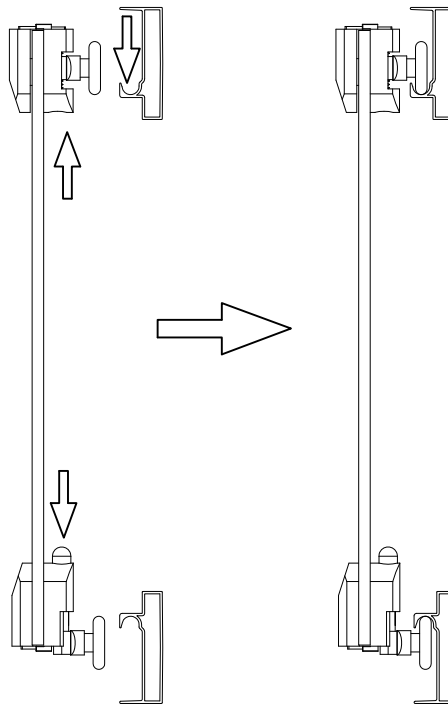

Tools required (Tools not provided)

Installation Instructions

1.

	L	W
760x900	730-750	870-890
800x1000	770-790	970-990
800x1200	770-790	1170-1190

1-1	⓪3 x2	
1-2	Ø6x40mm	
1-3	⓪5 x6	
1-4		

2.

open

close

3.

open

close

4.

5.

Step A: Locate the rollers into the top and bottom rails.

6.

Step B: Please adjust the top roller up and down with the screw shown below using a screwdriver