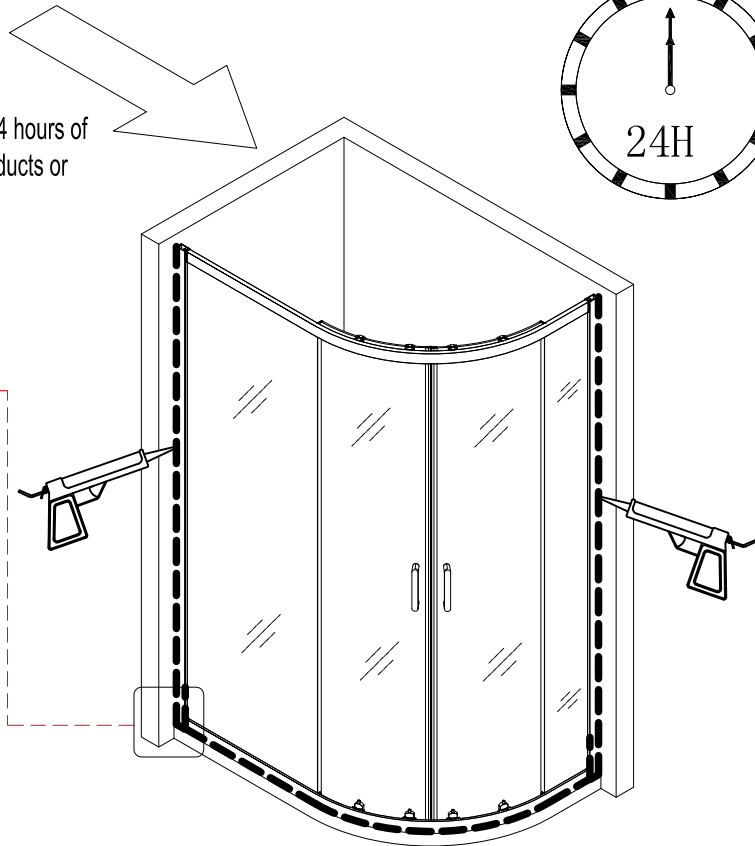

Care Instructions:
Do not use your shower enclosure within 24 hours of assembly. Do not use caustic cleaning products or abrasive material when cleaning your shower enclosure .