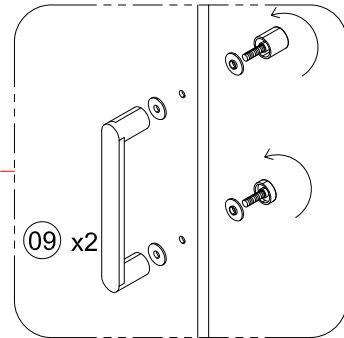

8.

Care Instructions:
Do not use your shower enclosure within 24 hours of assembly. Do not use caustic cleaning products or abrasive material when cleaning your shower enclosure .