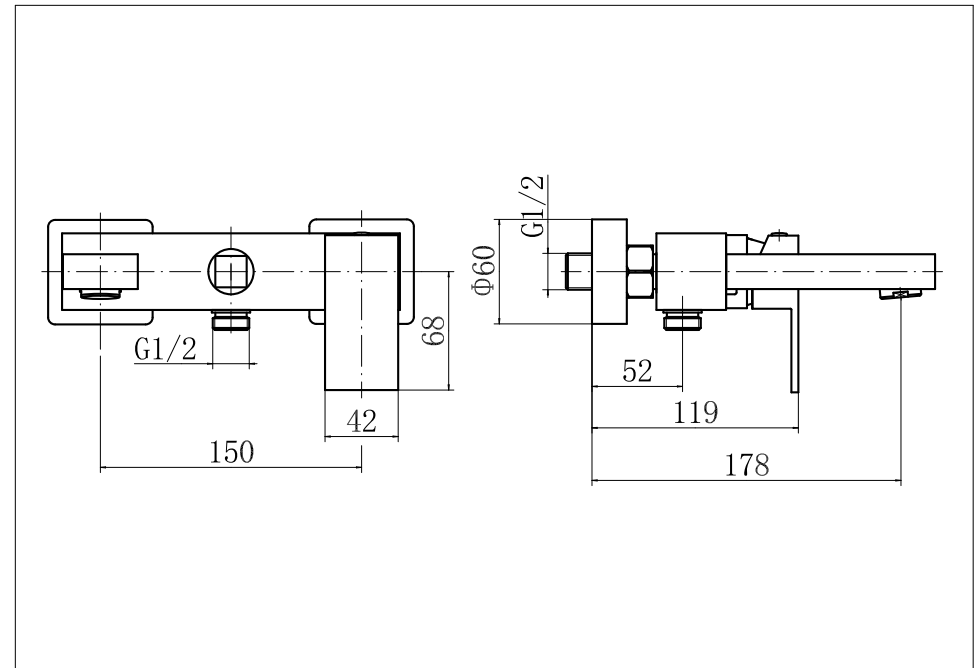

CUBE WALL MOUNTED BATH SHOWER MIXER

Art NO: BeBa-26702

Installation

Technique drawing

Explosion drawing

Please check that your pressure is suitable for this product before installation, details can be found on our website, recommended minimum working pressure: 0.5 bar, maximum working pressure: 3 bar