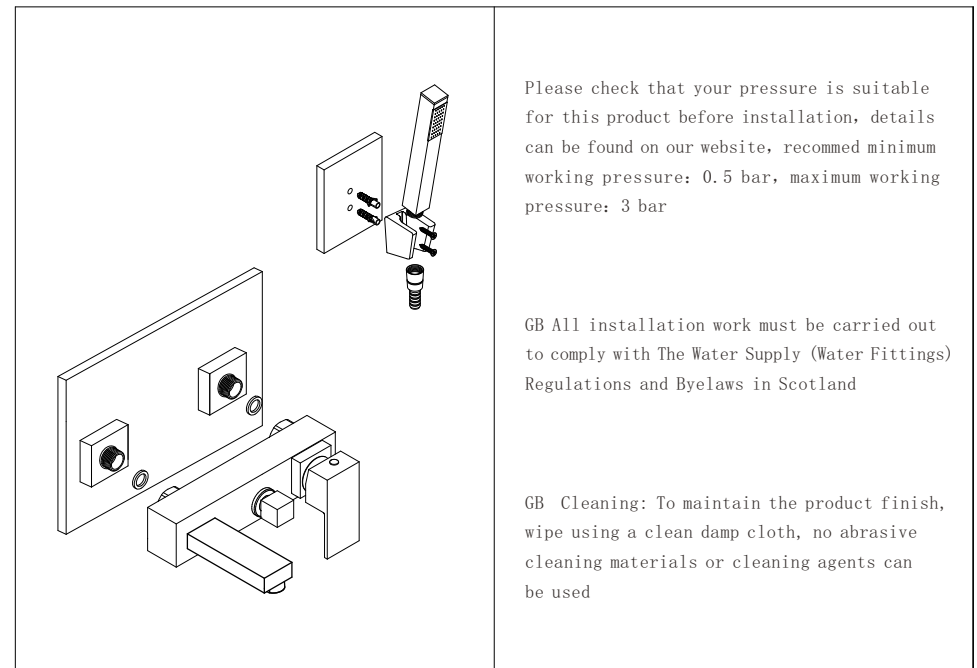

CUBE WALL MOUNTED BATH SHOWER MIXER

Art NO: BeBa-26702

Installation

Technique drawing

Explosion drawing

Please check that your pressure is suitable for this product before installation, details can be found on our website, recommended minimum working pressure: 0.5 bar, maximum working pressure: 3 bar

GB All installation work must be carried out to comply with The Water Supply (Water Fittings) Regulations and Byelaws in Scotland

GB Cleaning: To maintain the product finish, wipe using a clean damp cloth, no abrasive cleaning materials or cleaning agents can be used