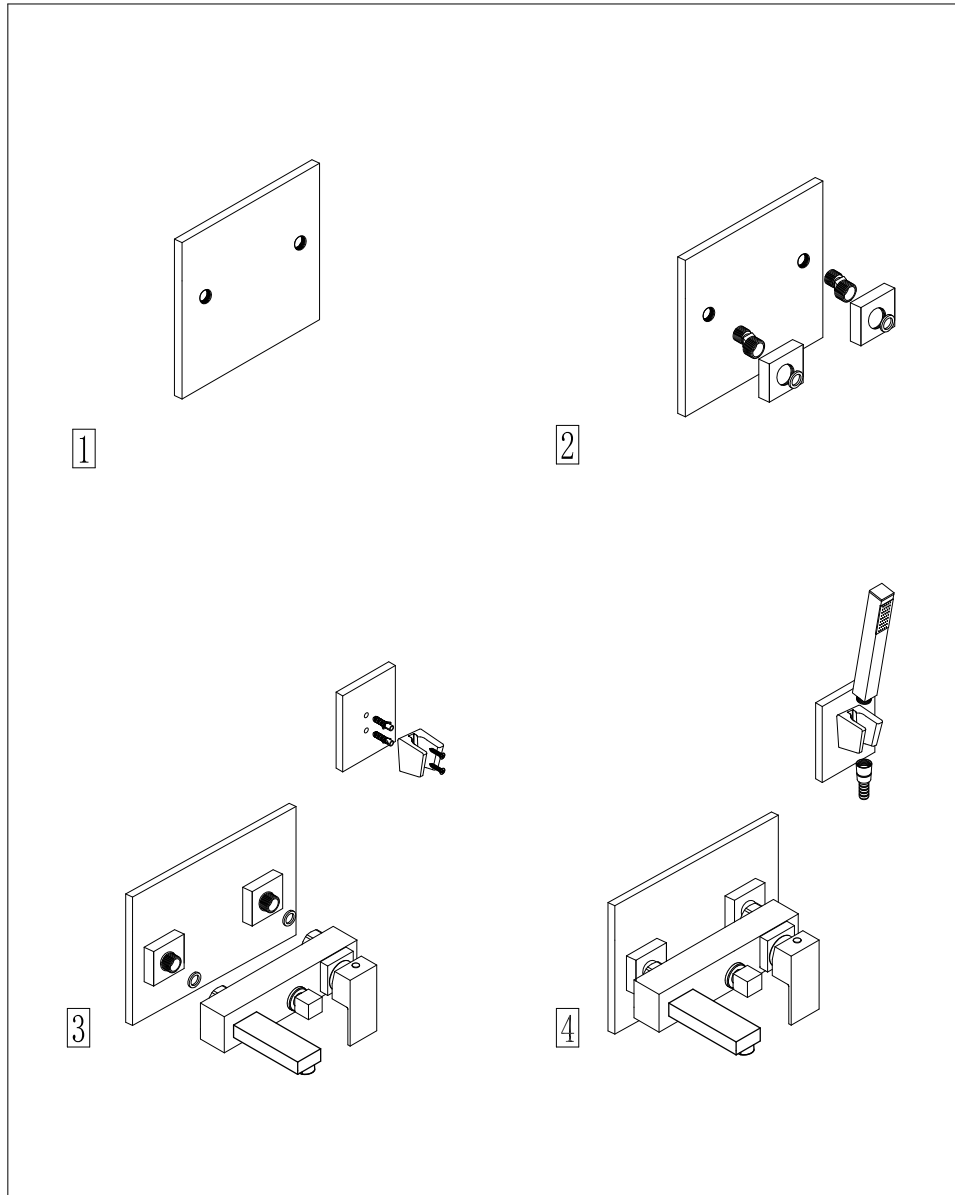

CUBE WALL MOUNTED BATH SHOWER MIXER

Art NO: BeBa-26702

Installation

Technique drawing

Explosion drawing

Please check that your pressure is suitable for this product before installation, details can be found on our website, recommended minimum working pressure: 0.5 bar, maximum working pressure: 3 bar