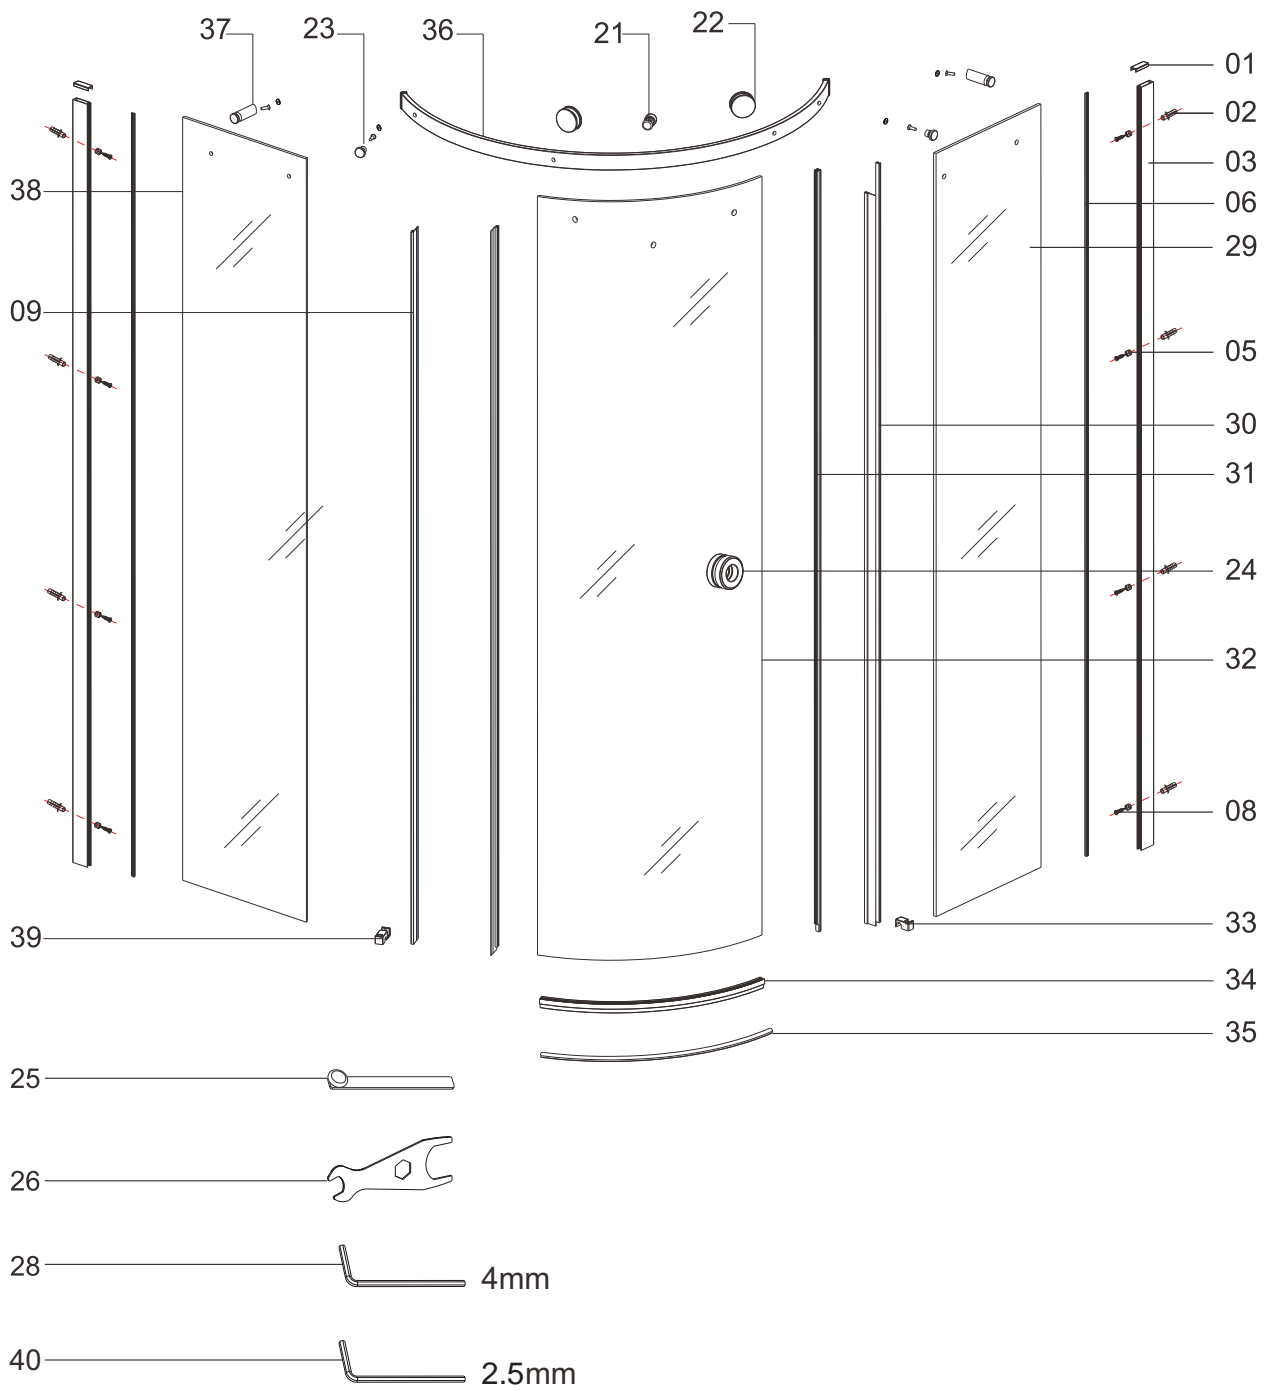

Frameless Quadrant

L

R

Item No.:	Part	Quantity	Item No.:	Part	Quantity
01		X 2	28	 4mm	X 1
02		X 8	29		X 1
03		X 2	30		X 1
05		X 8	31		X 1
06		X 2	32		X 1
08	 ST4X40	X 8	33		X 1
09		X 2	34		X 1
21		X 1	35		X 1
22		X 2	36		X 1
23		X 2	37		X 2
24		X 1	38		X 1
25		X 1	39		X 1
26		X 2	40	 2.5mm	X 1

Electric drill		tape measure	
drill(ϕ 3.2mm)		rubber hammer	
drill(ϕ 6mm)		knife	
cross tip screw driver		pencil	
spirit level		silicone sealant	

Type	A
SCUDFRAMELESS-900QD-L	890_{-25}^0
SCUDFRAMELESS-900QD-R	890_{-25}^0