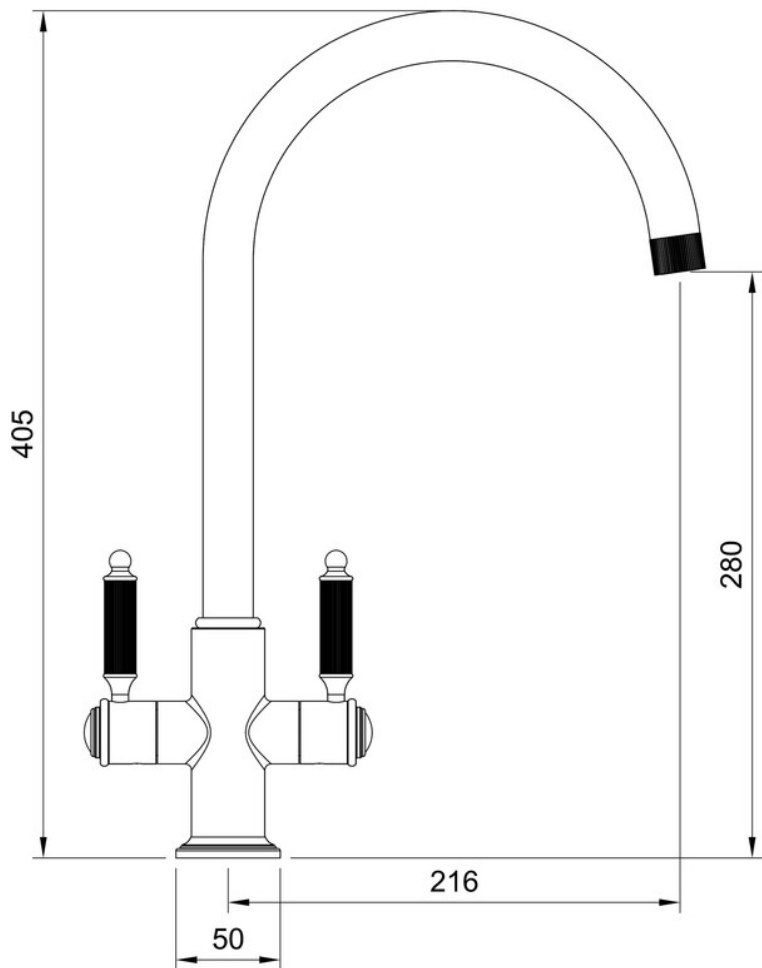

AGA Rangemaster continuously seeks improvements in specification, design and production of products and thus, alterations take place periodically. Whilst every effort is made to produce up to date resources, the information included here is intended as a guide. Always refer to the installation instructions when fitting, installation work should be completed by a professional tradesman.

HEMLOCK DUAL LEVER TAP BLACK

THEMDLMB/

RANGEMASTER

SINKS & TAPS

Technical Drawing

Date of download: October 15, 2024

AGA Rangemaster continuously seeks improvements in specification, design and production of products and thus, alterations take place periodically. Whilst every effort is made to produce up to date resources, the information included here is intended as a guide. Always refer to the installation instructions when fitting, installation work should be completed by a professional tradesman.