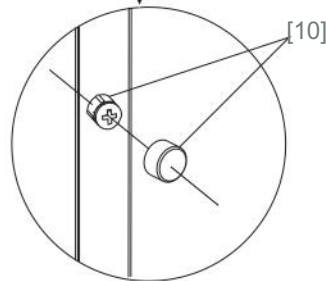

(St4x30mm)
[26]x6

07

08

[02]x2

[17]x4

[18]x4

09

[11] x 2

[11]

10

11

12

[10]x6

(St4x12mm)

[24]x6

13

[20]ax1

[20]bx1

[19]x2

Maintenance

Regularly check moving parts such as rollers and hinges to ensure they are secure and adjusted correctly. Tighten and adjust where required. Also check all sealed joints to ensure seal has not deteriorated. Re-seal if required.