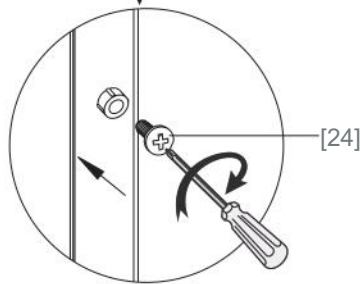

[11]

10

11

12

[10]x6

(St4x12mm)

[24]x6

13

[20]ax1

[20]bx1

[19]x2

Maintenance

Regularly check moving parts such as rollers and hinges to ensure they are secure and adjusted correctly. Tighten and adjust where required. Also check all sealed joints to ensure seal has not deteriorated. Re-seal if required.