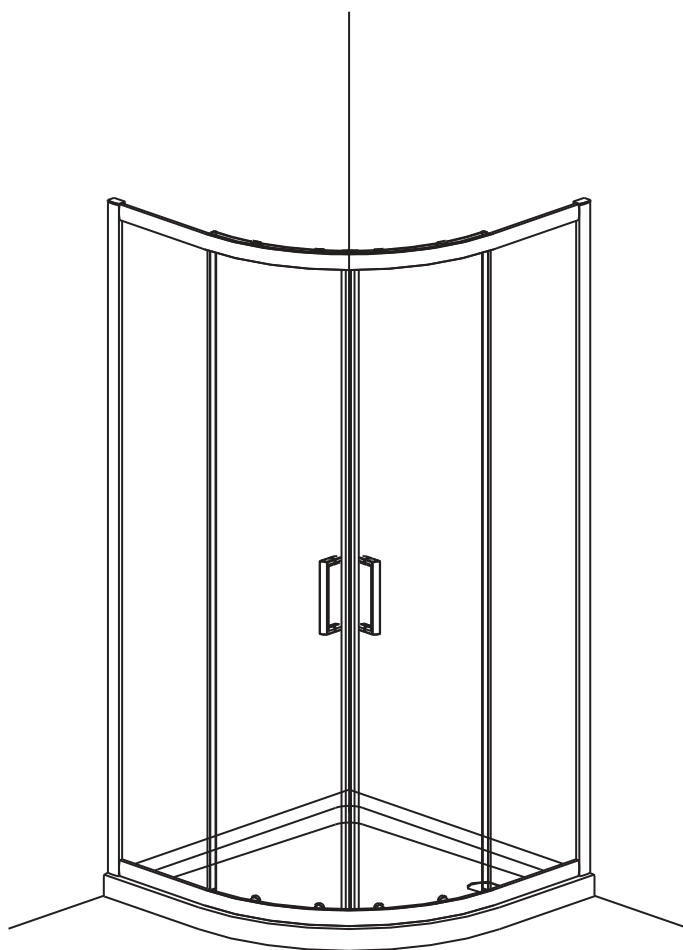

USER MANUAL

Thank you for choosing Better Bathrooms.
Please read this manual before installing your product
and keep for future reference.

better
bathrooms

QUADRANT

BeBa_18376/BeBa_18377

- **Multi person assembly**
- **We always recommend using professional tradespeople to install your product.**

(St4x30mm)
[26]x6

07

08

[02]x2

[17]x4

[18]x4

09

[11] x 2