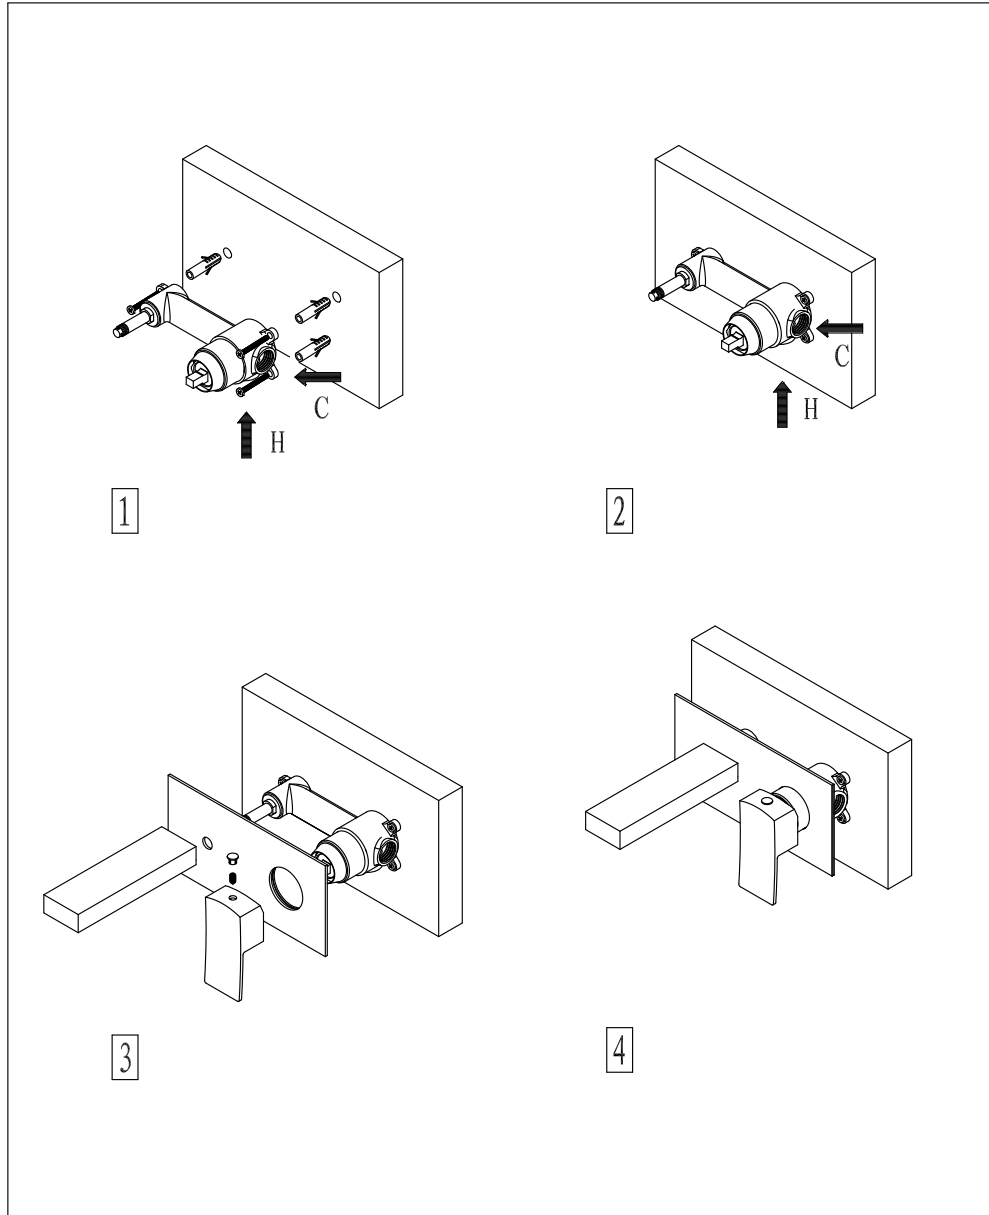

CUBE WALL MOUNTED BATH FILLER

Art NO: T8688

Installation

Technique drawing

Explosion drawing