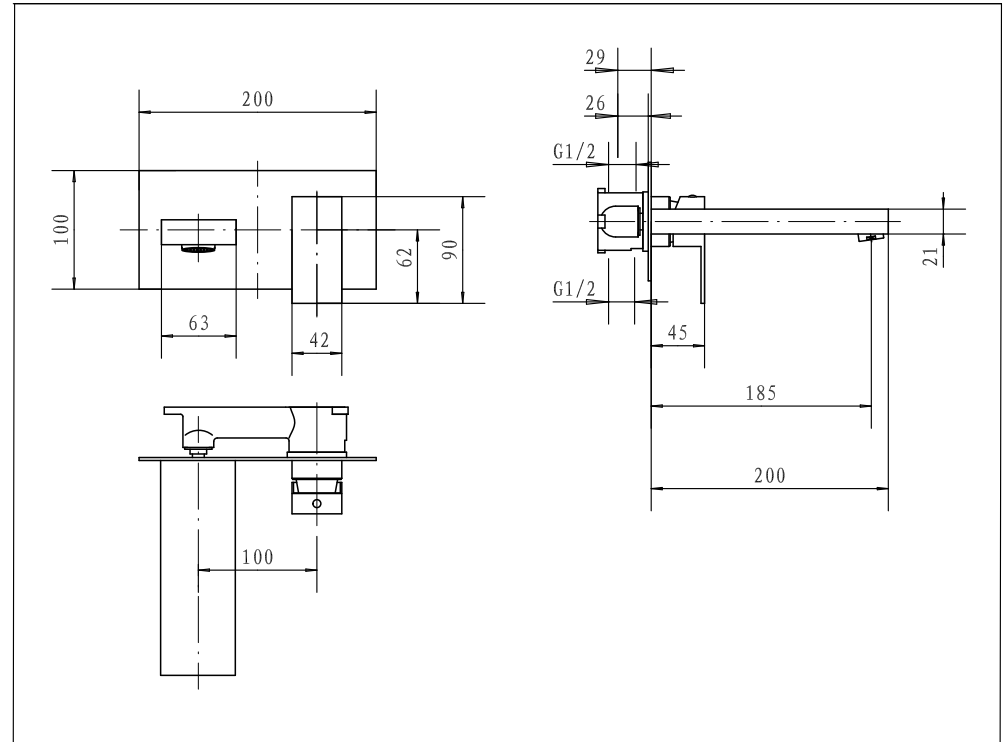

CUBE WALL MOUNTED BATH FILLER

Art NO: T8688

Installation

Technique drawing

Explosion drawing