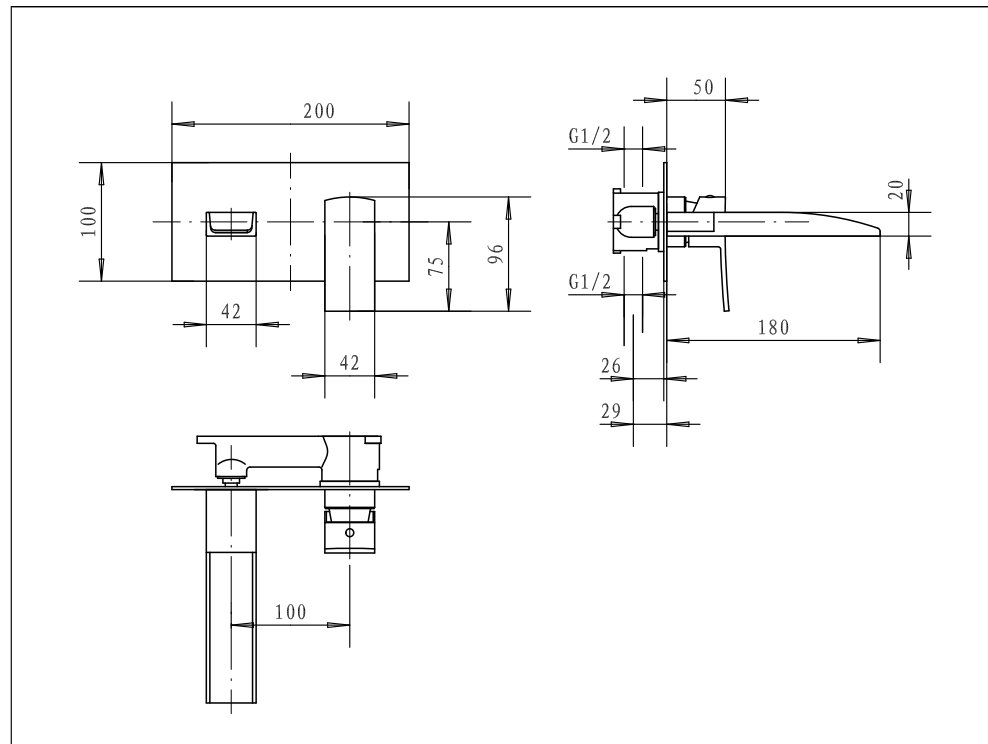

TABOR WATERFALL WALL MOUNTED
BASIN MONO

Art NO: T8859

Installation

Technique drawing

Explosion drawing