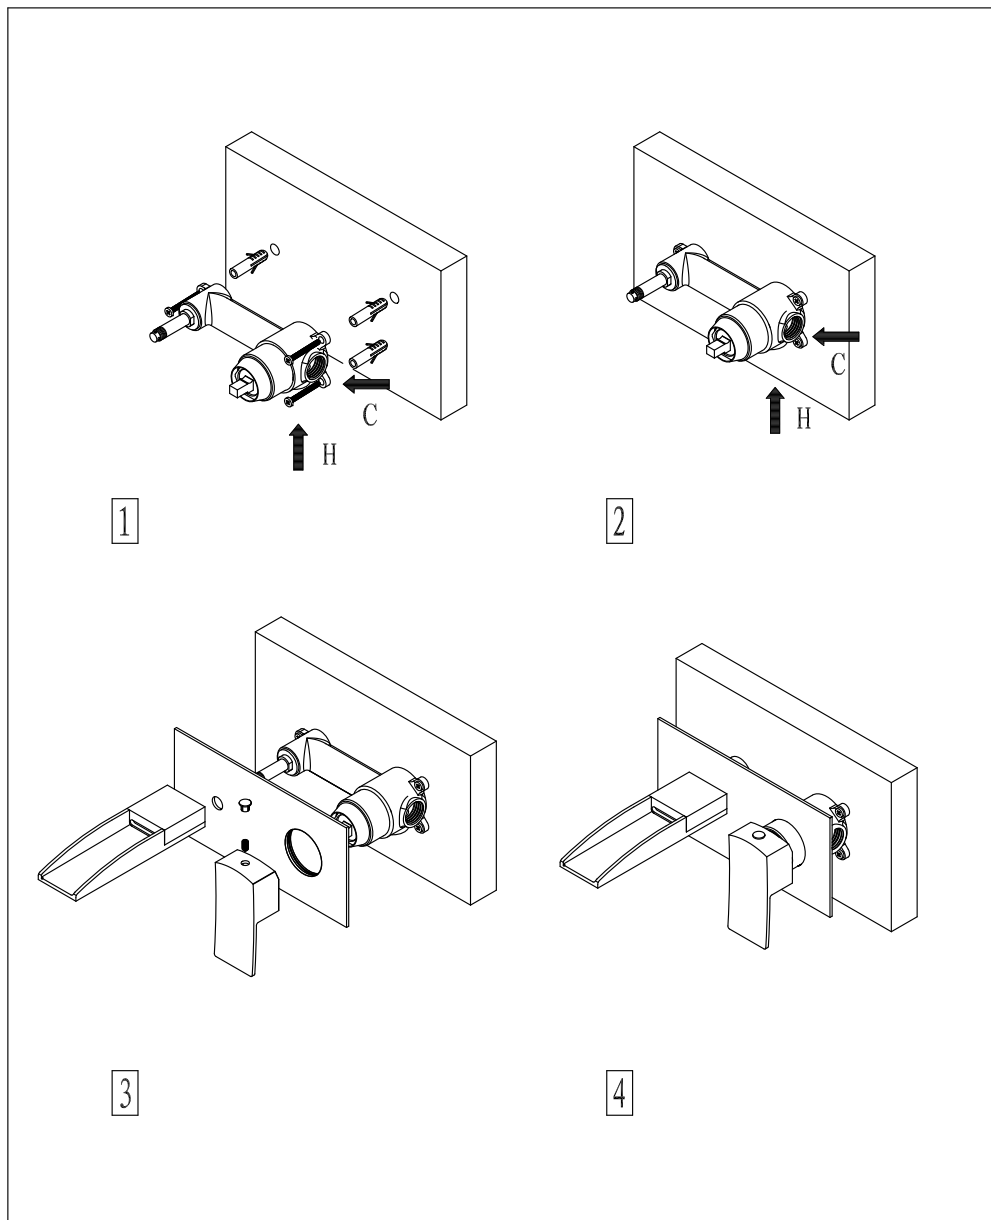

TABOR WATERFALL WALL MOUNTED
BASIN MONO

Art NO: T8859

Installation

Technique drawing

Explosion drawing