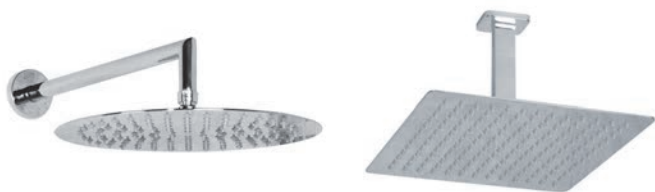

Shower Heads

Made from solid brass
with stainless steel finish