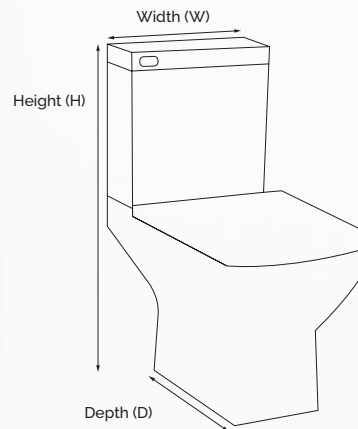

30 Toilets

33 Wall Hung Toilets & Back to Wall Toilets

36 Close Coupled Toilets