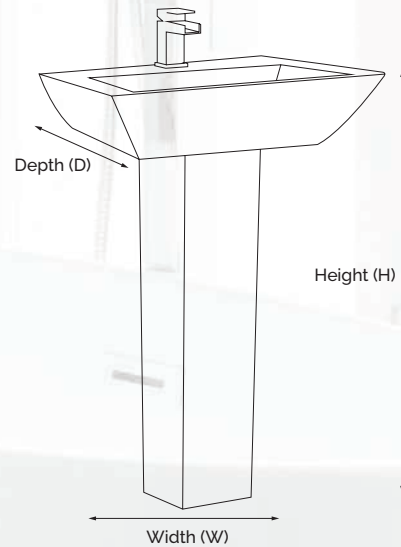

Bathroom Suites

You want to make the most out of the space in your WC, so getting the right toilet and sink is essential. Our range of suites will help you to maximise on the space you have, whether contemporary or traditional we will help you to achieve a timeless and classic bathroom.

12 Bathroom Suites

- 15 Tabor™
- 17 Impressions
- 19 Modena™
- 21 Aurora
- 23 Prima
- 24 Toilet & Basin Suites
- 27 Build Your Own Suite Pack

Ravenna Basin and Toilet Suite **code 10340**