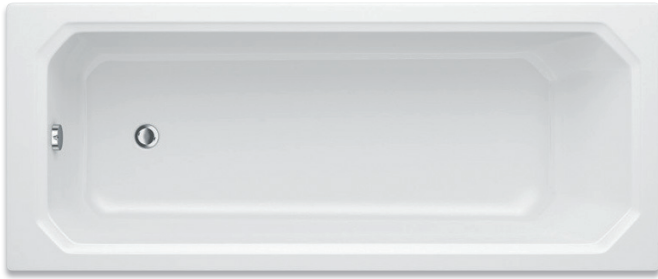

Mirza Art Deco
Single Ended Bath