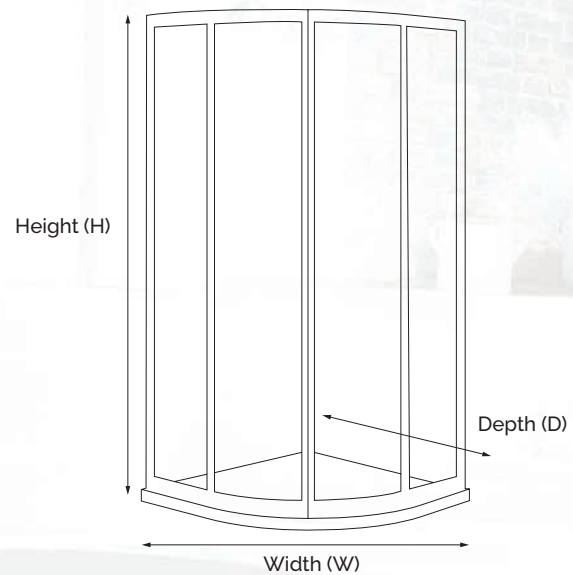

Enclosures

You'll find plenty of glass shower enclosures that combine elegance with practicality. Our walk in shower enclosures provide that ultimate shower experience, whilst on the other hand, sliding door and corner quadrant shower enclosures provide space-saving solutions.

98 Shower Enclosures

- 99 Walk In & Wet Rooms
- 101 Quadrant Enclosures
- 103 Rectangle Enclosures
- 105 Sliding Shower Doors
- 107 Square Shower Enclosures
- 109 Shower Cabins
- 111 Shower Trays

Trinity Shower Enclosure **code 11100**