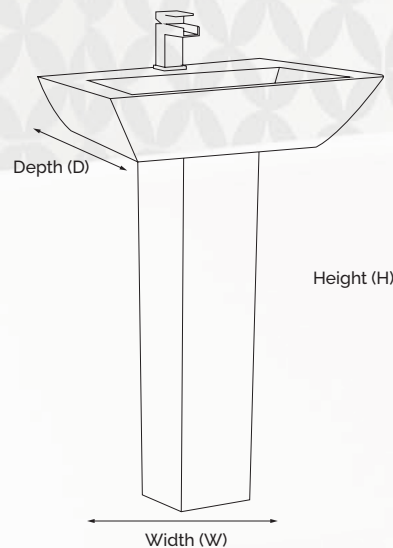

40 Basins

- 43 Wall Hung Basins
- 45 Pedestal Basins
- 47 Counter Top Basins
- 49 Glass & Corner Basins

Sorento Console
H850 W1005 P550 **code W60777**