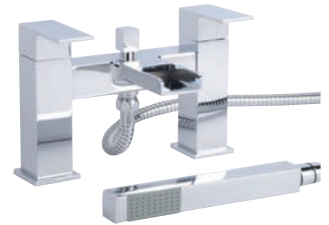

# Quadra™ Waterfall

Pack code (includes B + C) **10546** (includes B + D) **10545**

(A) Mono  
Basin Side Lever Mixer **Code 9702**

(B) Mono  
Basin Mixer **Code 7081**

(C)  
Bath Filler **Code 7082**

(D)  
Bath Shower Mixer **Code 7083**