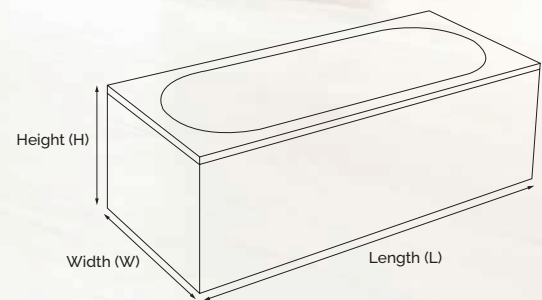

72 Baths

- 75 Freestanding Baths
- 82 Black & White and Self Paint Baths
- 83 Straight, P & L Shaped Shower Baths
- 92 Whirlpool Baths
- 96 Accessible Baths